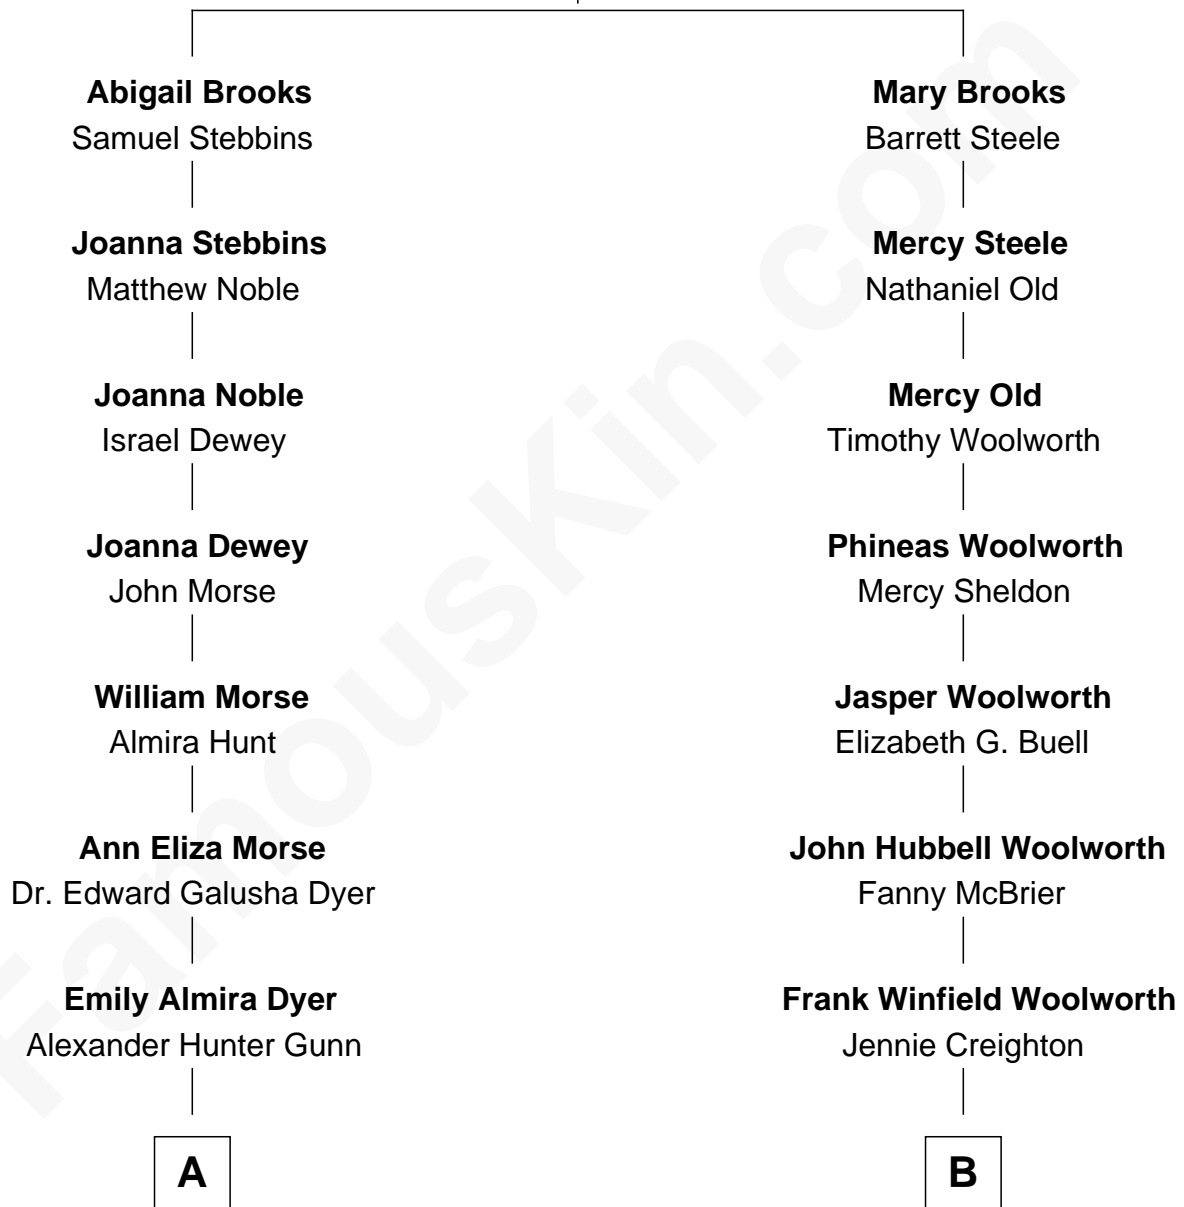

FamousKin.com Relationship Chart of

Elisabeth Shue

TV and Movie Actress

8th cousin 2 times removed of

Barbara Hutton

Socialite (aka "Poor Little Rich Girl")

William Brooks

Mary Burt

A

Alexander Hunter Gunn
Harriet Grace Brewster Willcox

Mary Brewster Gunn
Adoniram Judson Wells

Anne Brewster Wells
James William Shue

Elisabeth Shue
TV and Movie Actress

B

Edna Woolworth
Franklyn Laws Hutton

Barbara Hutton
"Poor Little Rich Girl"

FamousKin.com