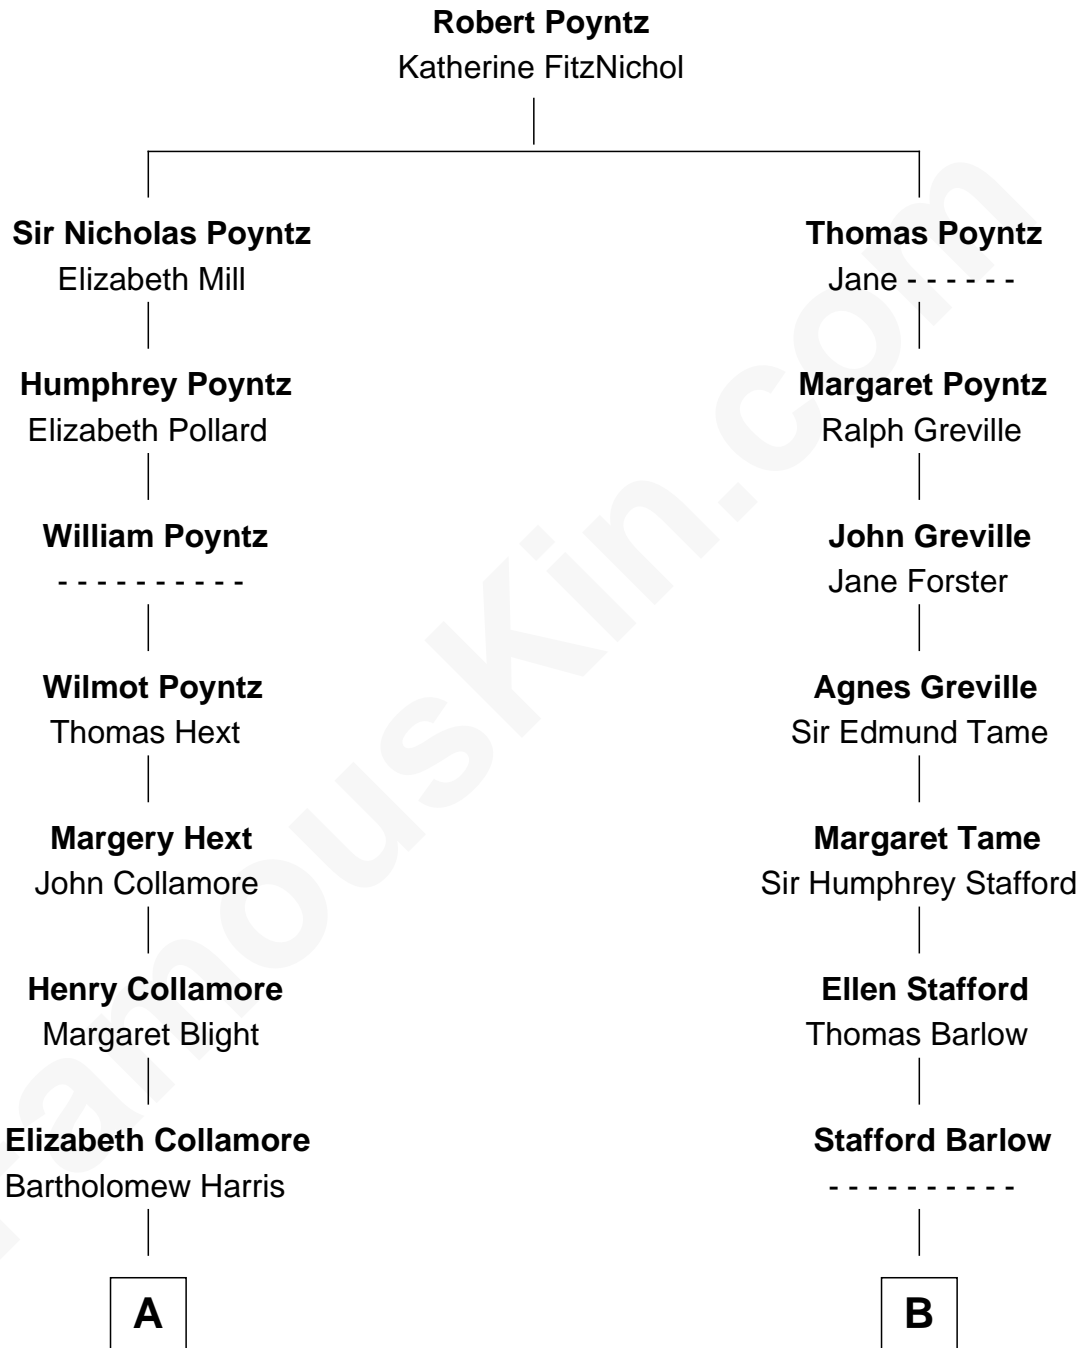

FamousKin.com Relationship Chart of

Elisabeth Shue

TV and Movie Actress

18th cousin 1 time removed of

Sarah Palin

9th Governor of Alaska

C

Anne Brewster Wells

James William Shue

Elisabeth Shue

TV and Movie Actress

D

Charles Francis Heath

Nellie Marie Brandt

Charles Richard Heath

Sarah Sheeran

Sarah Palin

9th Governor of Alaska

FamousKin.com