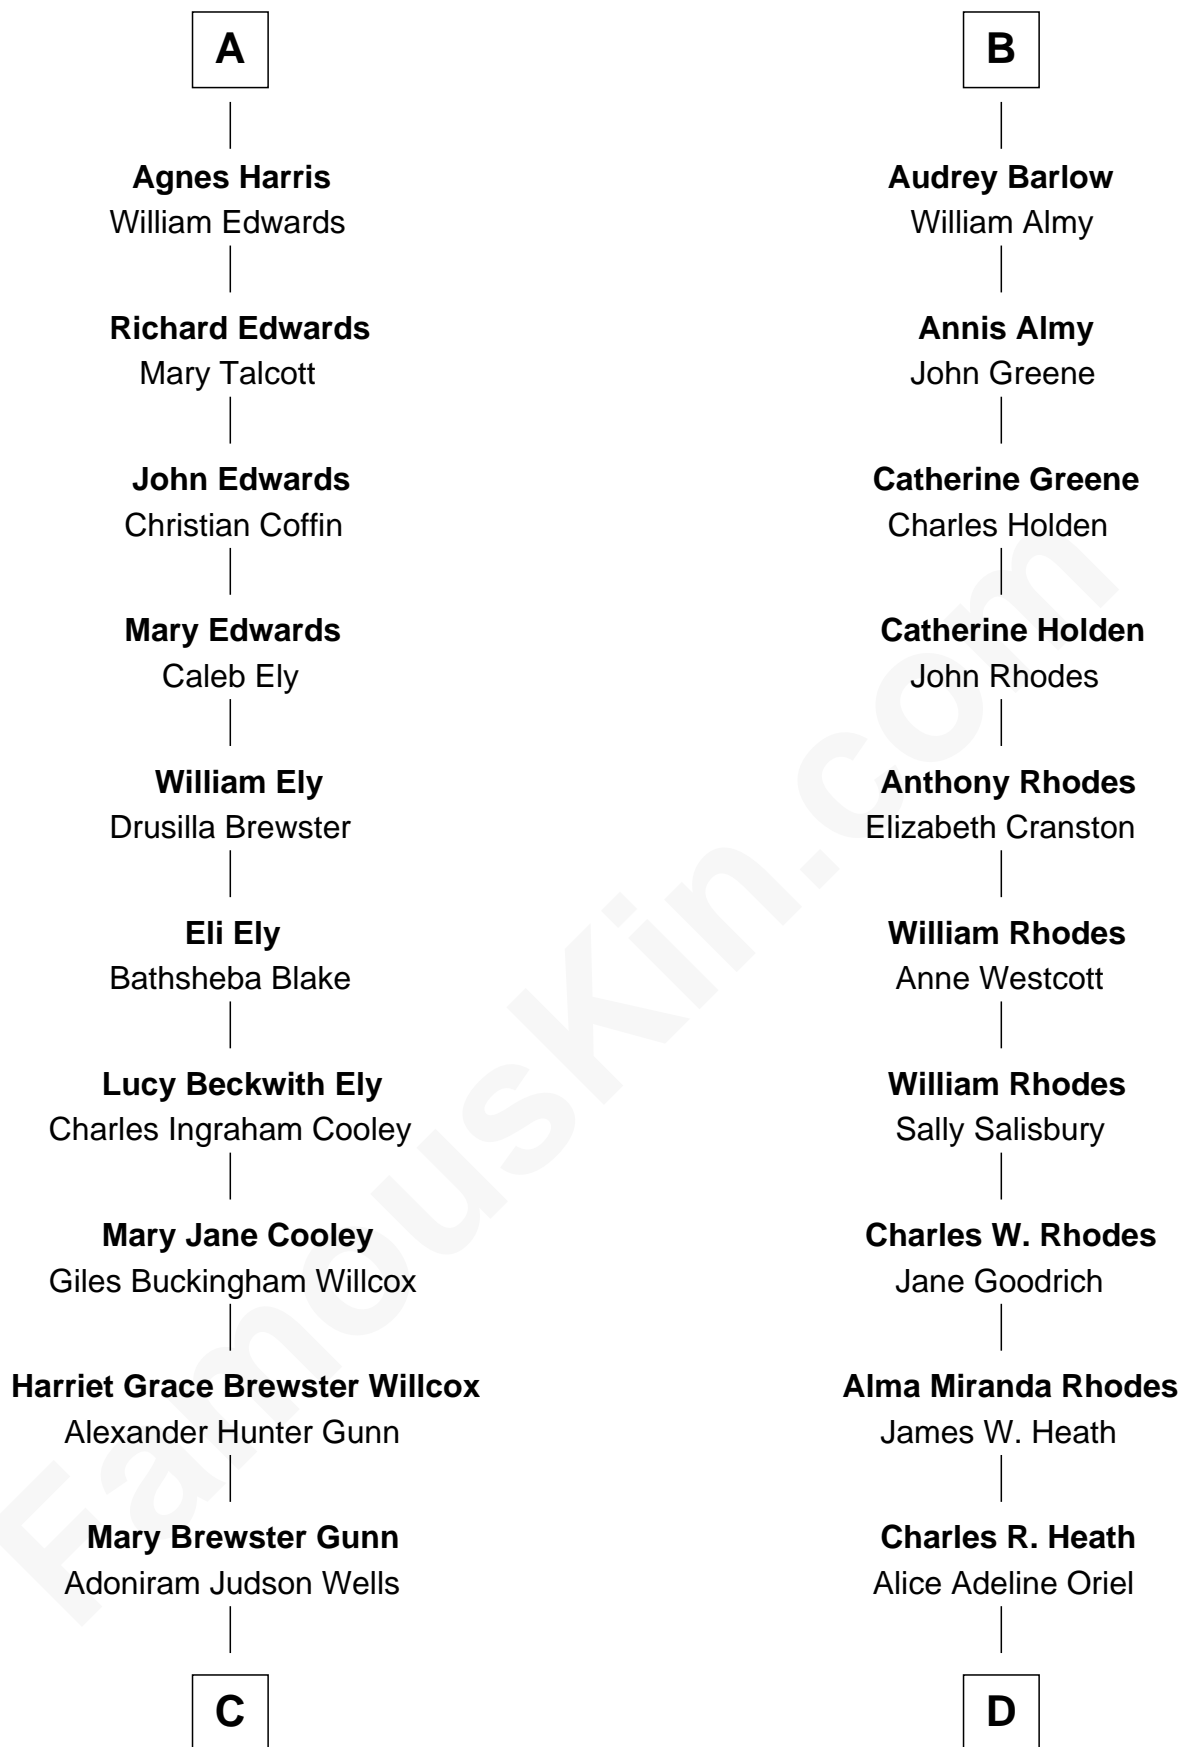

FamousKin.com Relationship Chart of

Elisabeth Shue

TV and Movie Actress

18th cousin 1 time removed of

Sarah Palin

9th Governor of Alaska

C

Anne Brewster Wells

James William Shue

Elisabeth Shue

TV and Movie Actress

D

Charles Francis Heath

Nellie Marie Brandt

Charles Richard Heath

Sarah Sheeran

Sarah Palin

9th Governor of Alaska

FamousKin.com