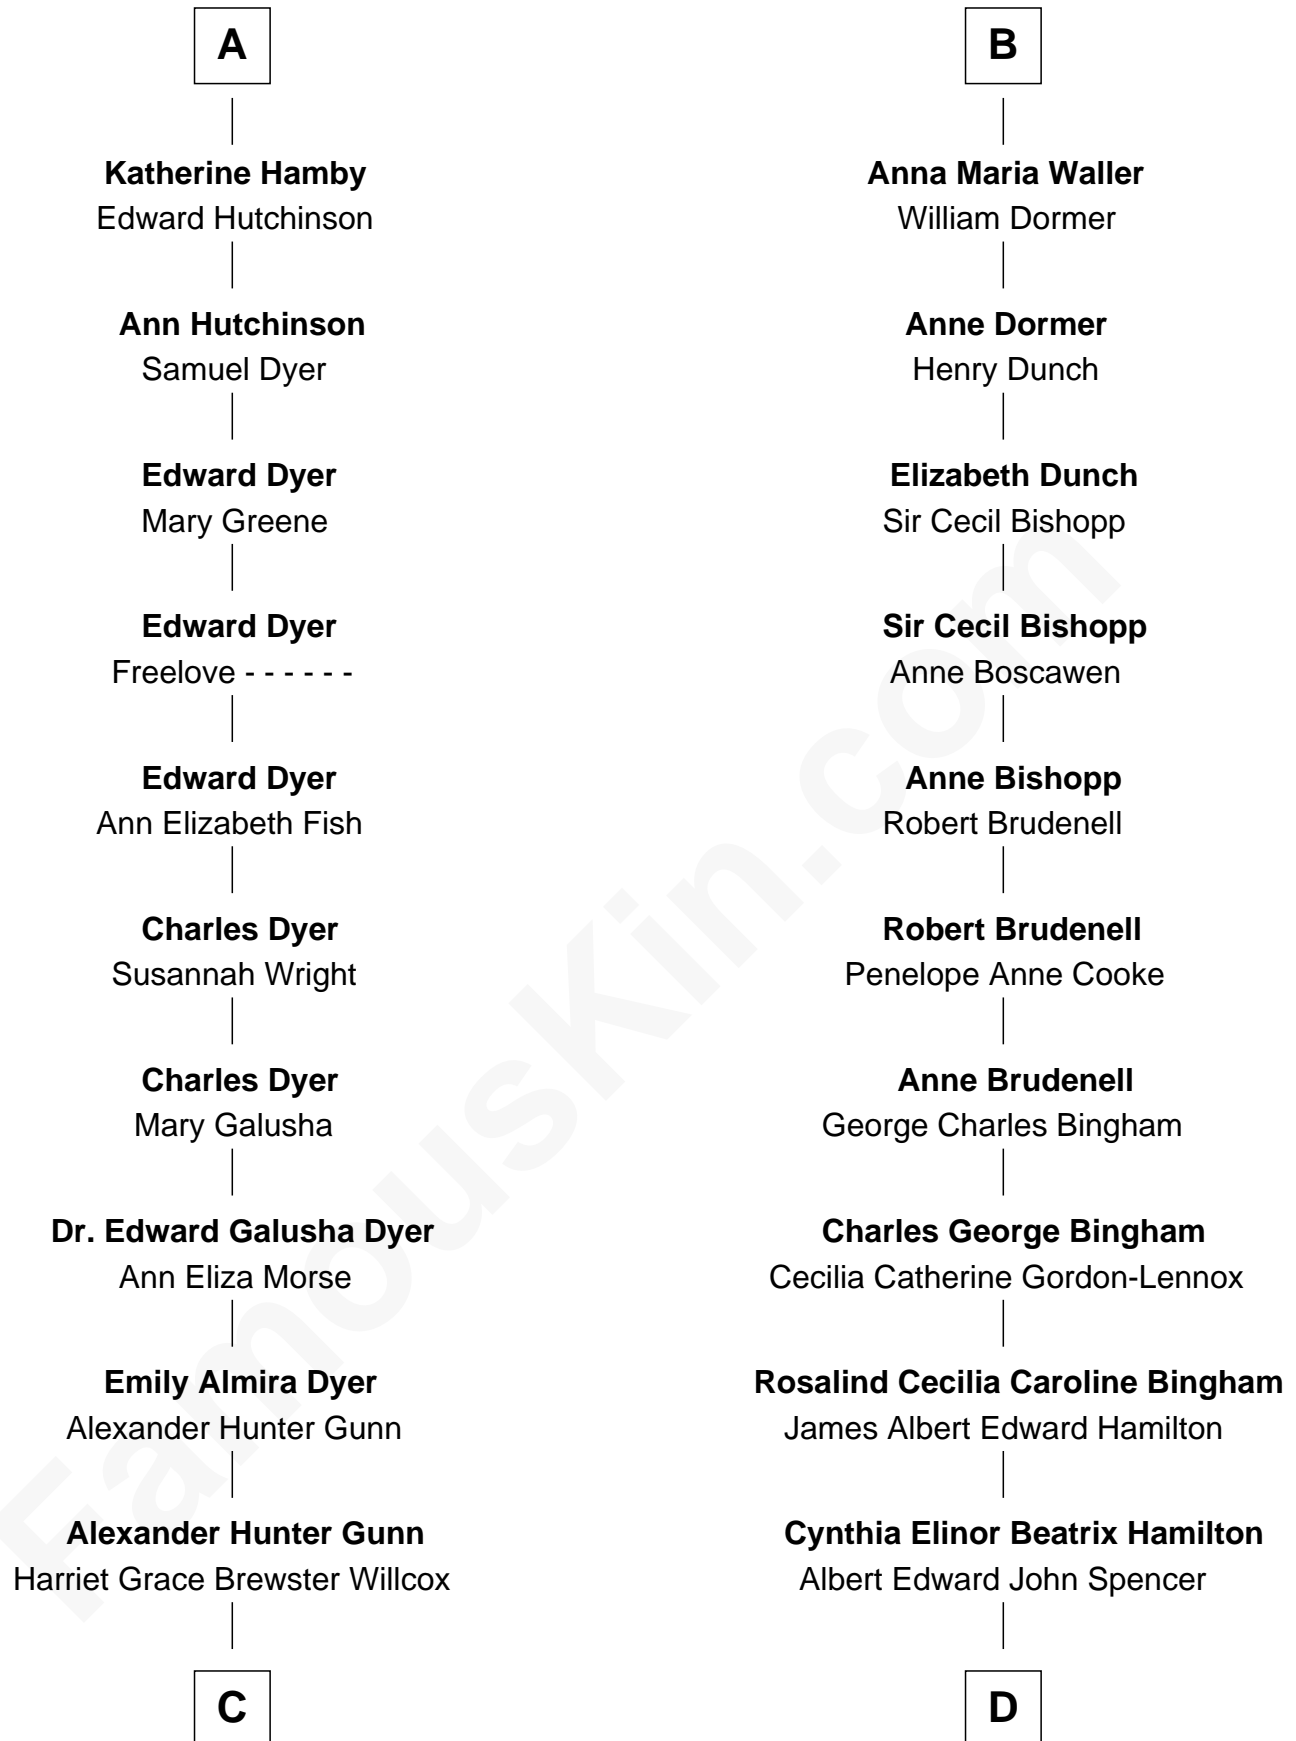

FamousKin.com Relationship Chart of

Elisabeth Shue

TV and Movie Actress

18th cousin 1 time removed of

Princess Diana

Princess of Wales

Sir Baldwin Freville

Maude le Scrope

Margaret Freville
Sir Hugh Willoughby

Margery Willoughby
Sir Godfrey Hilton

Elizabeth Hilton
Richard Thimbleby

Anne Thimbleby
John Booth

Eleanor Booth
Edward Hamby

William Hamby
Margaret Blewett

Robert Hamby
Elizabeth Arnold

A

Elizabeth Freville
Sir Thomas Ferrers

Sir Henry Ferrers
Margaret Heckstall

Sir Edward Ferrers
Constance Brome

Elizabeth Ferrers
John Hampden

Griffith Hampden
Anne Cave

Anne Hampden
Robert Waller

Edmund Waller
Anne Banks

B

C

Mary Brewster Gunn
Adoniram Judson Wells

Anne Brewster Wells
James William Shue

Elisabeth Shue
TV and Movie Actress

D

Edward John Spencer
Frances Ruth Burke Roche

Princess Diana
Princess of Wales