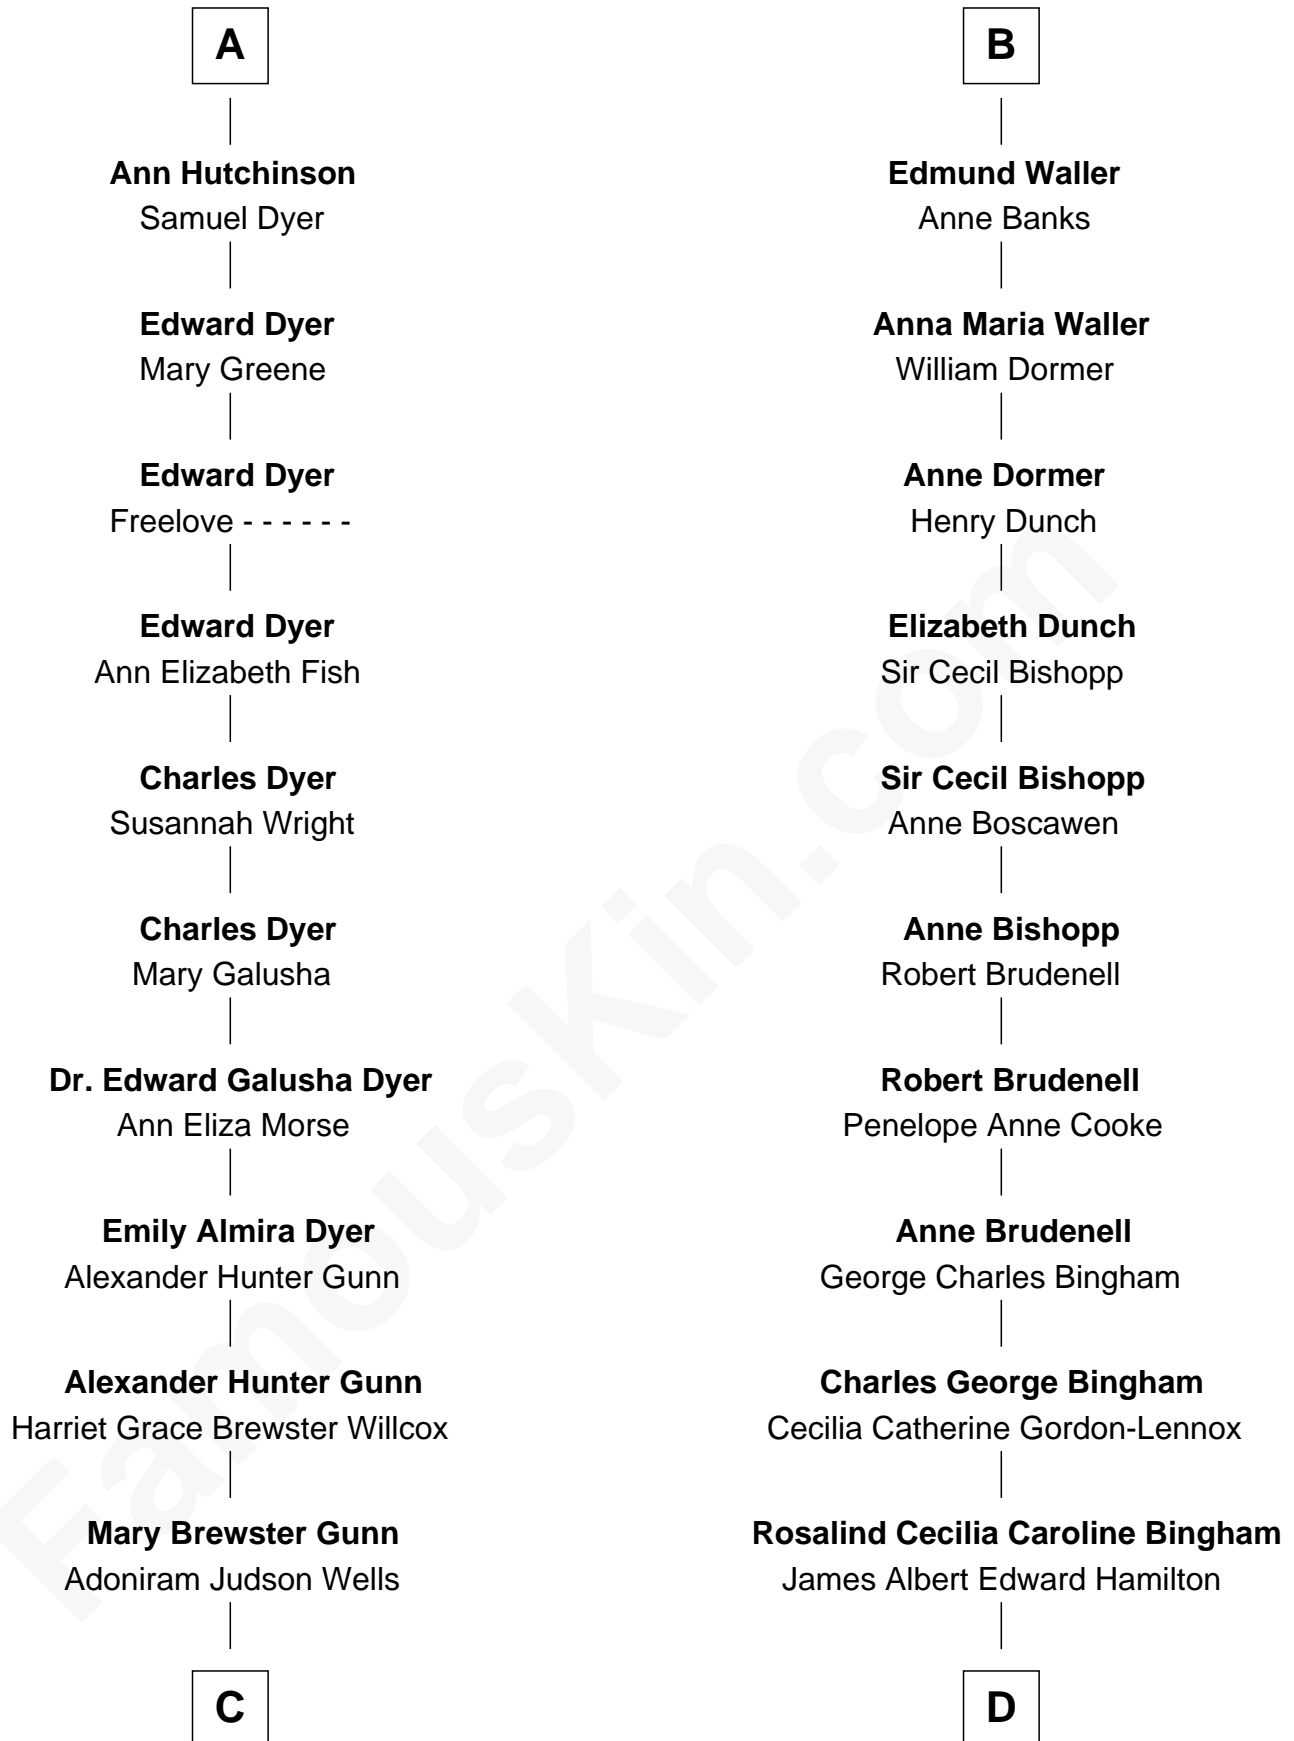

FamousKin.com Relationship Chart of

Elisabeth Shue

TV and Movie Actress

18th cousin 1 time removed of

Princess Diana

Princess of Wales

Sir Hugh Willoughby

Margaret Freville

Margery Willoughby

Sir Godfrey Hilton

Elizabeth Hilton

Richard Thimbleby

Anne Thimbleby

John Booth

Eleanor Booth

Edward Hamby

William Hamby

Margaret Blewett

Robert Hamby

Elizabeth Arnold

Katherine Hamby

Edward Hutchinson

A

Isabel Willoughby

Anthony Cave

Anne Cave

Griffith Hampden

Anne Hampden

Robert Waller

B

C

Anne Brewster Wells
James William Shue