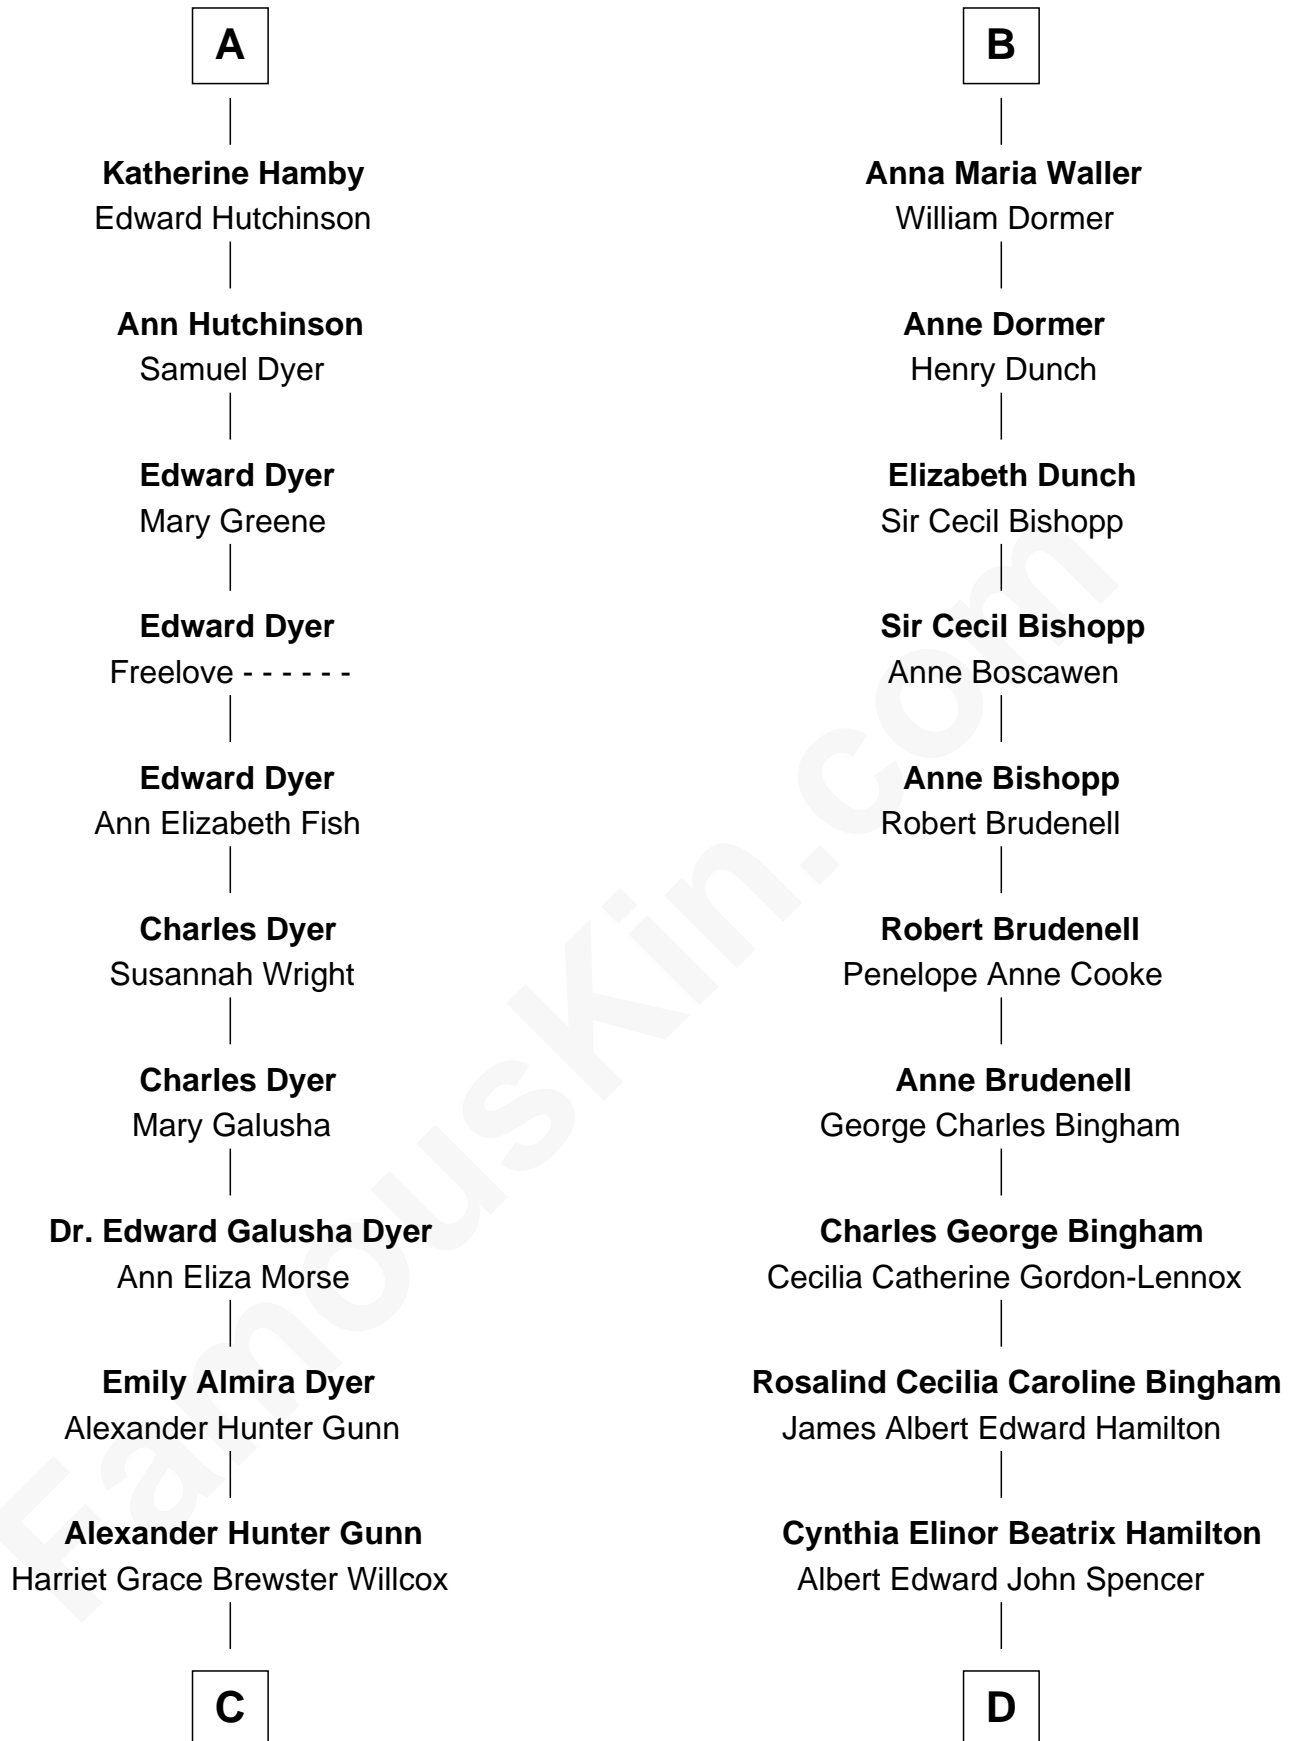

# FamousKin.com Relationship Chart of

**Elisabeth Shue**

*TV and Movie Actress*

19th cousin of

**Prince William**

*Prince of Wales*

**Sir Baldwin Freville**

Maude le Scrope

**Margaret Freville**  
Sir Hugh Willoughby

**Margery Willoughby**  
Sir Godfrey Hilton

**Elizabeth Hilton**  
Richard Thimbleby

**Anne Thimbleby**  
John Booth

**Eleanor Booth**  
Edward Hamby

**William Hamby**  
Margaret Blewett

**Griffith Hampden**  
Anne Cave

**Anne Hampden**  
Robert Waller

**Edmund Waller**  
Anne Banks

**B**

**C**

**Mary Brewster Gunn**  
Adoniram Judson Wells

**Anne Brewster Wells**  
James William Shue

**Elisabeth Shue**  
*TV and Movie Actress*

**D**

**Edward John Spencer**  
Frances Ruth Burke Roche

**Princess Diana Frances Spencer**  
Charles III, King of the United Kingdom

**Prince William**  
*Prince of Wales*

FamousKin.com