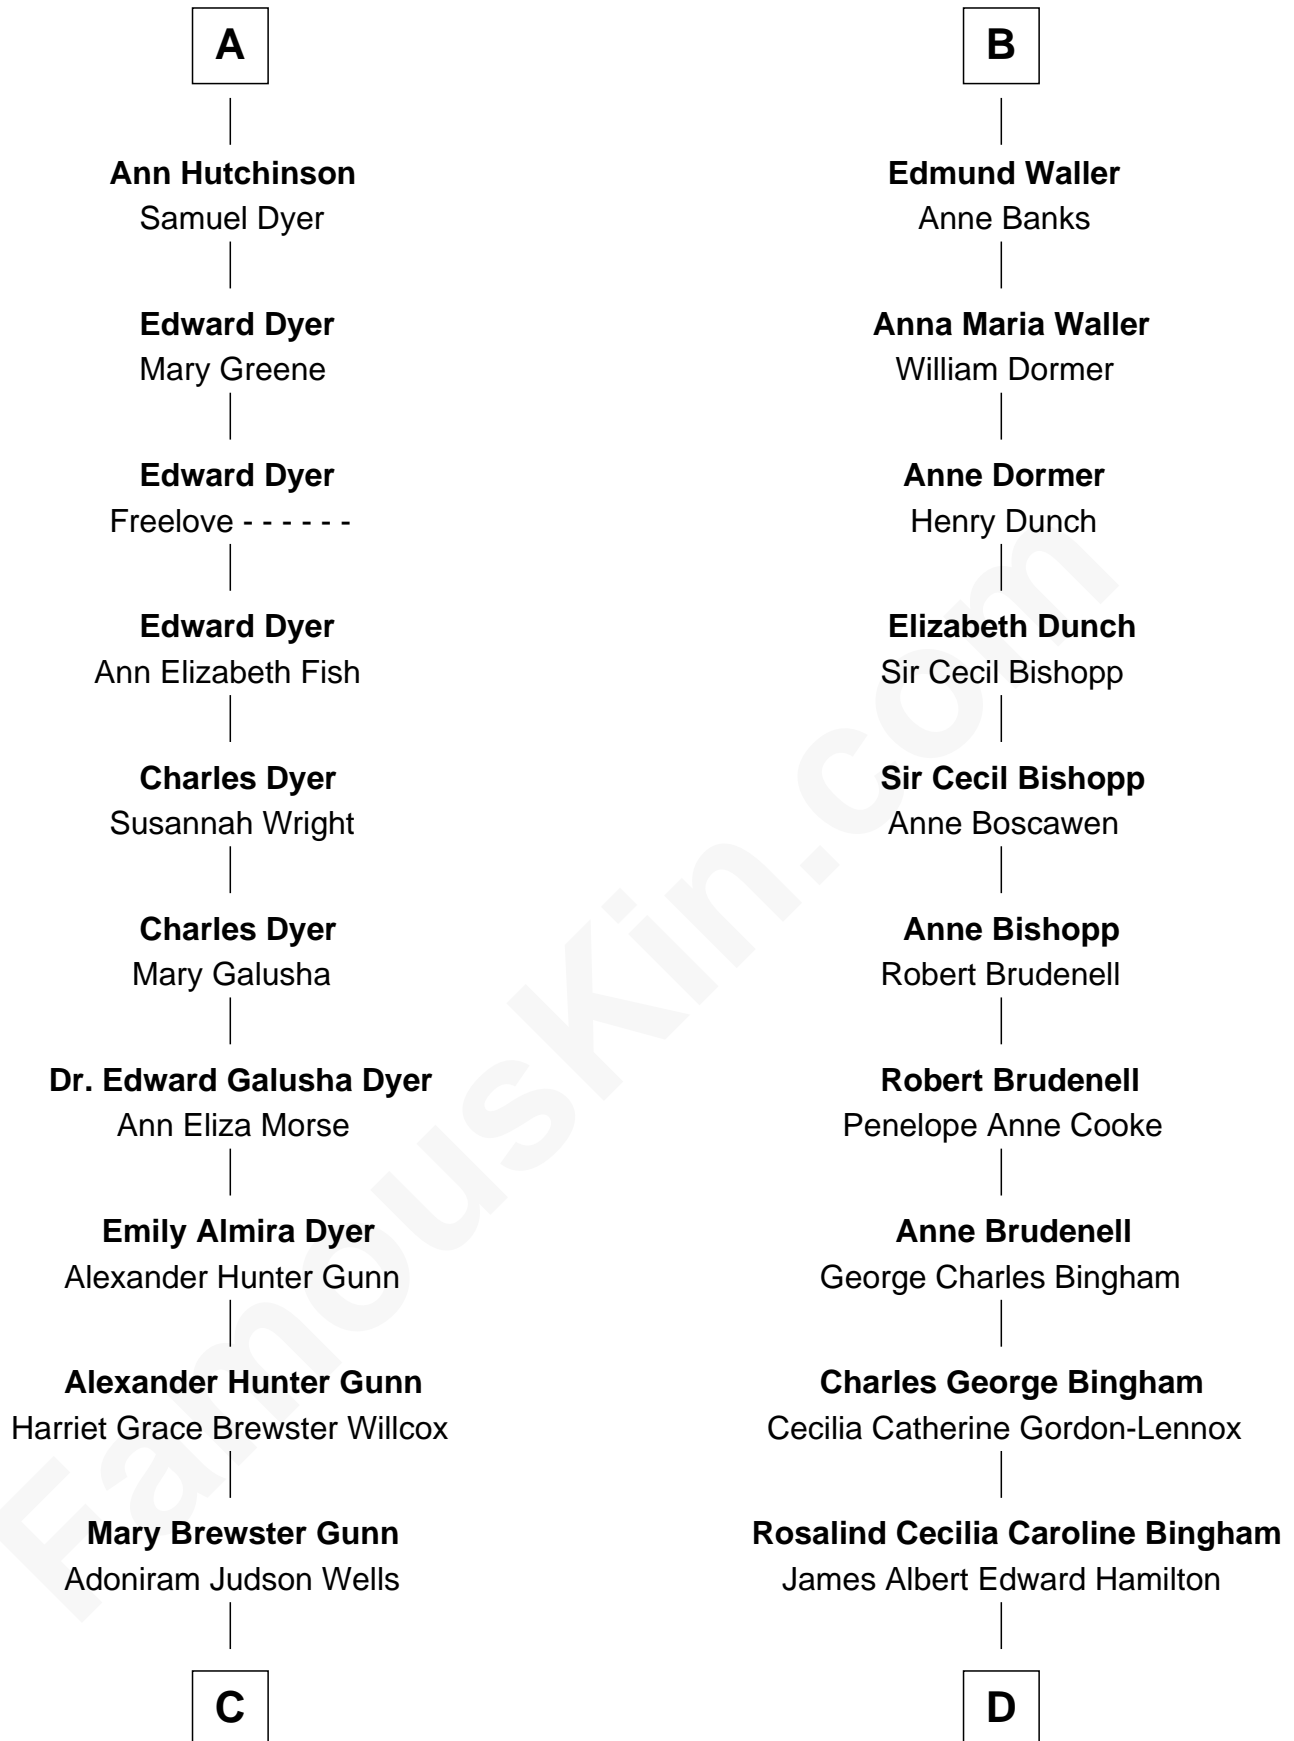

# FamousKin.com Relationship Chart of

**Elisabeth Shue**

*TV and Movie Actress*

18th cousin 2 times removed of

**Prince William**

*Prince of Wales*

**Sir Hugh Willoughby**

Margaret Freville

**William Hamby**

Margaret Blewett

**Robert Hamby**

Elizabeth Arnold

**Katherine Hamby**

Edward Hutchinson

**A**

**Isabel Willoughby**

Anthony Cave

**Anne Cave**

Griffith Hampden

**Anne Hampden**

Robert Waller

**B**

**C**

**Anne Brewster Wells**  
James William Shue

**Elisabeth Shue**  
*TV and Movie Actress*

**D**

**Cynthia Elinor Beatrix Hamilton**  
Albert Edward John Spencer

**Edward John Spencer**  
Frances Ruth Burke Roche

**Princess Diana Frances Spencer**  
Charles III, King of the United Kingdom