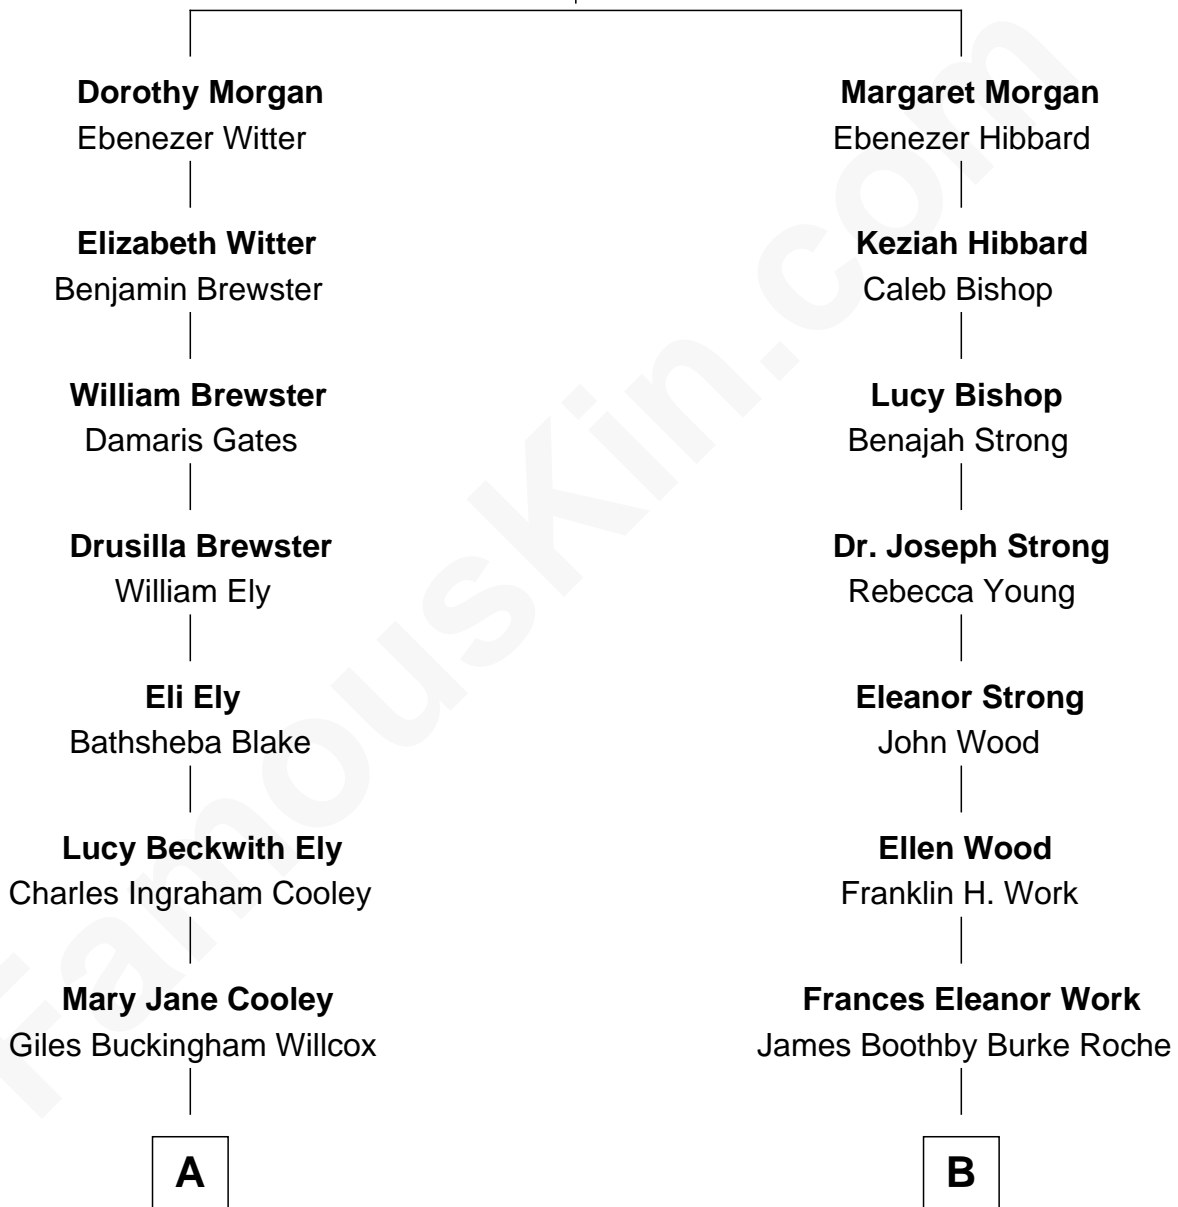

FamousKin.com Relationship Chart of

Elisabeth Shue

TV and Movie Actress

10th cousin of

Prince William

Prince of Wales

Joseph Morgan

Dorothy Parke

A

Harriet Grace Brewster Willcox

Alexander Hunter Gunn

Mary Brewster Gunn

Adoniram Judson Wells

Anne Brewster Wells

James William Shue

Elisabeth Shue

TV and Movie Actress

B

Edmund Maurice Burke Roche

Ruth Sylvia Gill

Frances Ruth Burke Roche

Edward John Spencer

Princess Diana Frances Spencer

Charles III, King of the United Kingdom