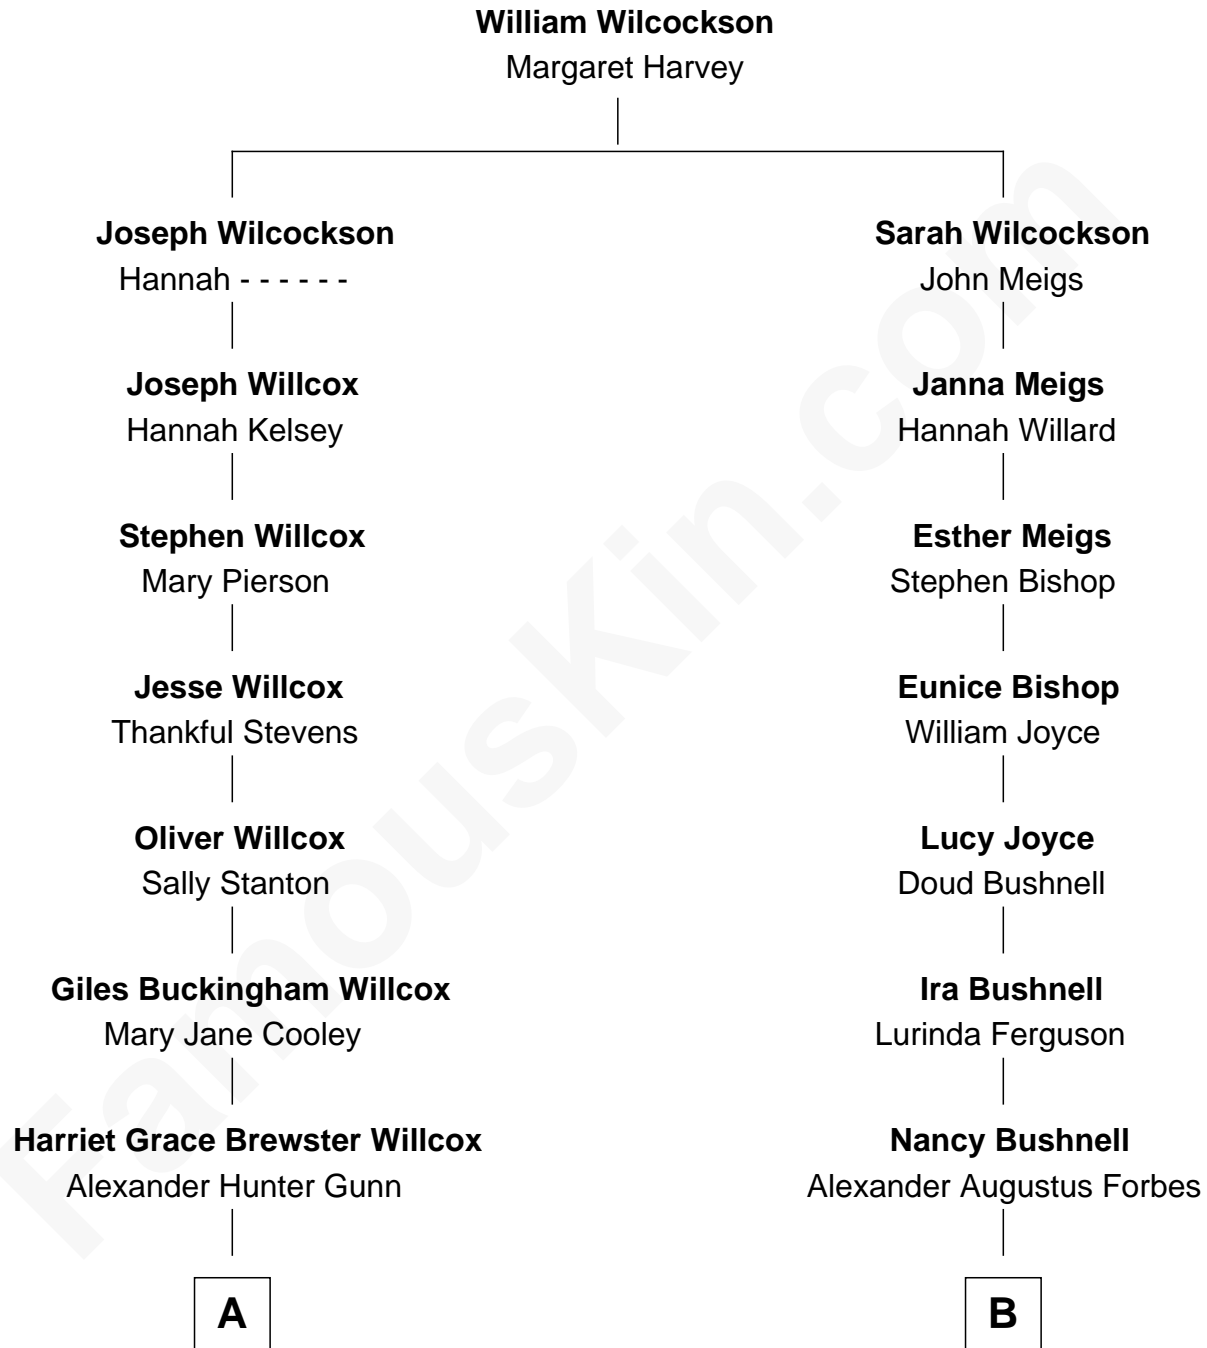

# FamousKin.com Relationship Chart of

**Elisabeth Shue**

*TV and Movie Actress*

9th cousin 1 time removed of

**Harry Chapin**

*Singer and Songwriter*

**A**

**Mary Brewster Gunn**  
Adoniram Judson Wells

**Anne Brewster Wells**  
James William Shue

**Elisabeth Shue**  
*TV and Movie Actress*

**B**

**Ira Bushnell Forbes**  
Arabel Fellows Beal

**Abigail Beal Forbes**  
James Ormsbee Chapin

**James Forbes Chapin**  
Jeanne Elspeth Burke

**Harry Chapin**  
*Singer and Songwriter*