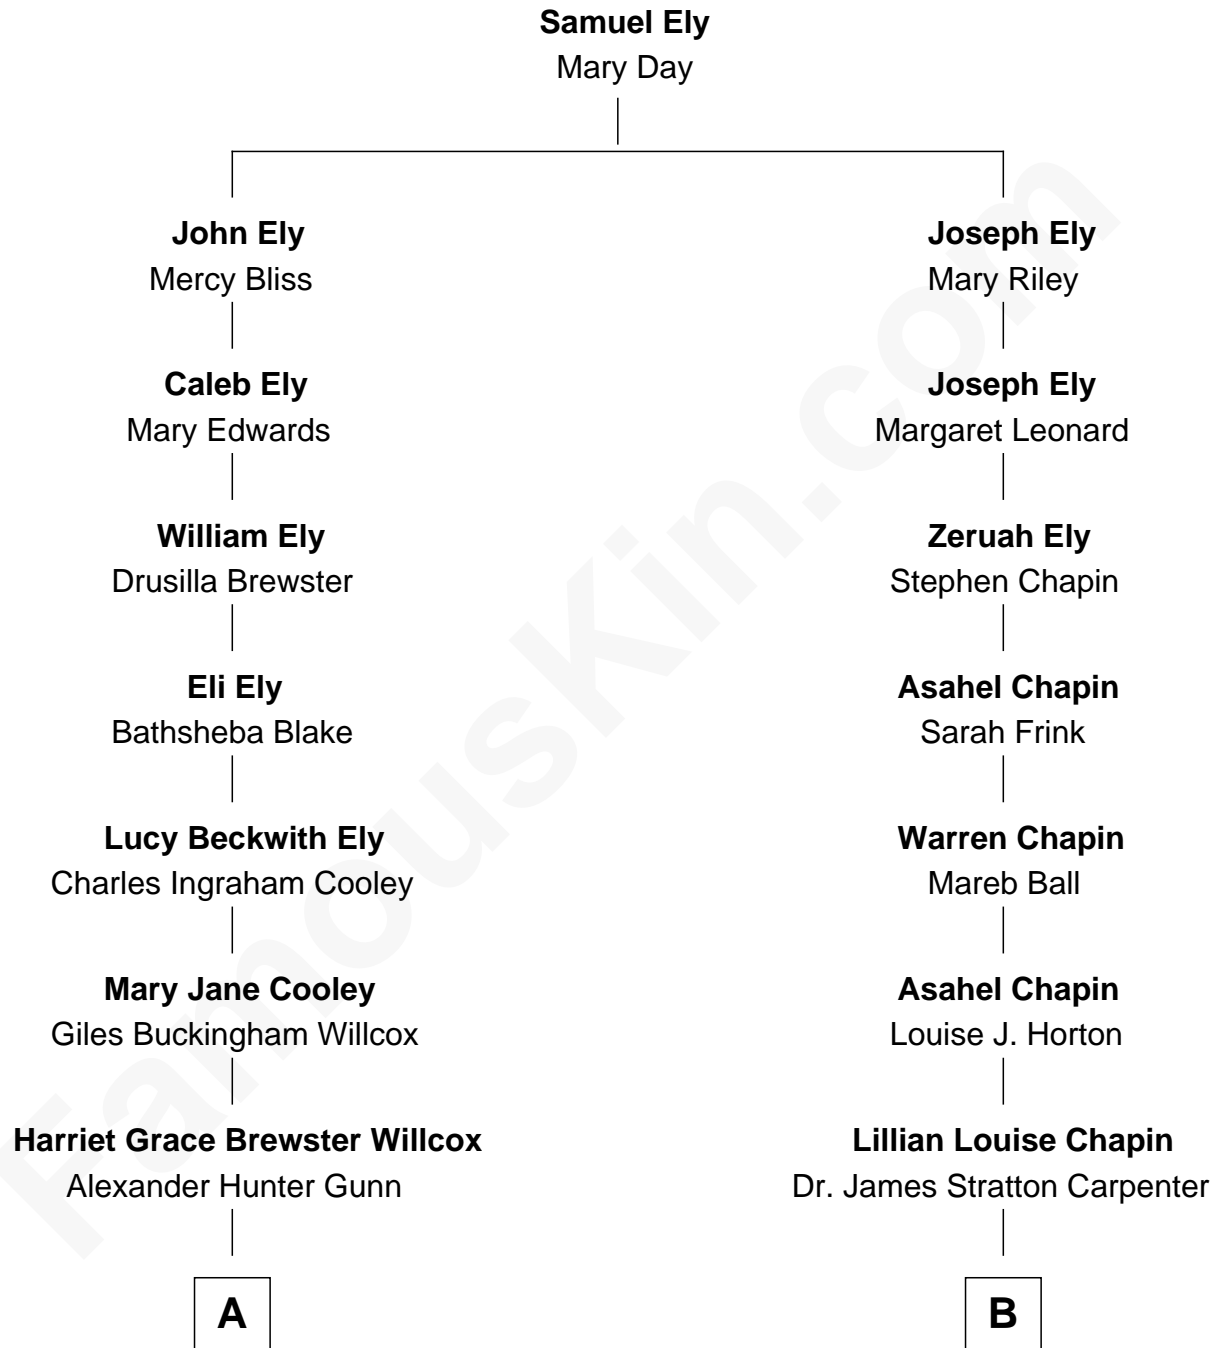

FamousKin.com Relationship Chart of

Elisabeth Shue

TV and Movie Actress

9th cousin of

Mary Chapin Carpenter

Singer and Songwriter

A

Mary Brewster Gunn
Adoniram Judson Wells

Anne Brewster Wells
James William Shue

Elisabeth Shue
TV and Movie Actress

B

Chapin Carpenter
Ruth Smythe

Chapin Carpenter
Mary Bowie Robertson

Mary Chapin Carpenter
Singer and Songwriter