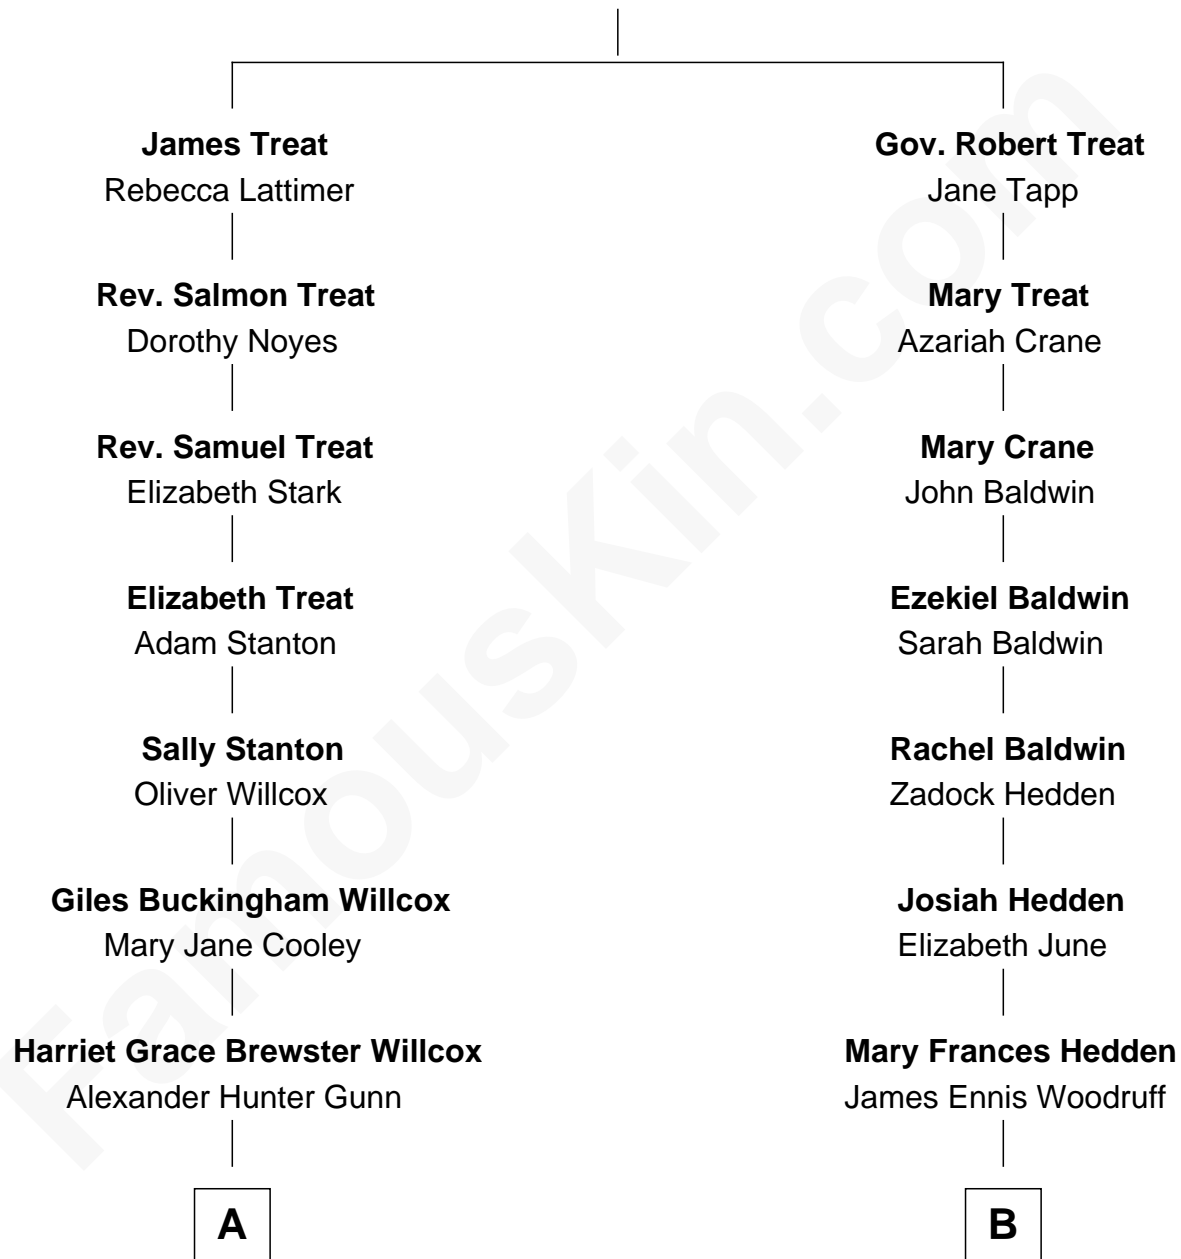

FamousKin.com Relationship Chart of

Elisabeth Shue

TV and Movie Actress

9th cousin 3 times removed of

Alexandra Breckenridge

TV and Movie Actress

Richard Treat

Alice Gaylord

A

Mary Brewster Gunn
Adoniram Judson Wells

Anne Brewster Wells
James William Shue

Elisabeth Shue
TV and Movie Actress

B

Sophia Earle Woodruff
Charles Hadden Sharpe

William Wickham Sharpe
Carrie Ida Gamble

Sophie Earle Sharpe
Col. Leland Davis Breckenridge

Leland Davis Breckenridge
Patricia Ruth Hetherington

Nan Hetherington Breckenridge

Alexandra Breckenridge
TV and Movie Actress