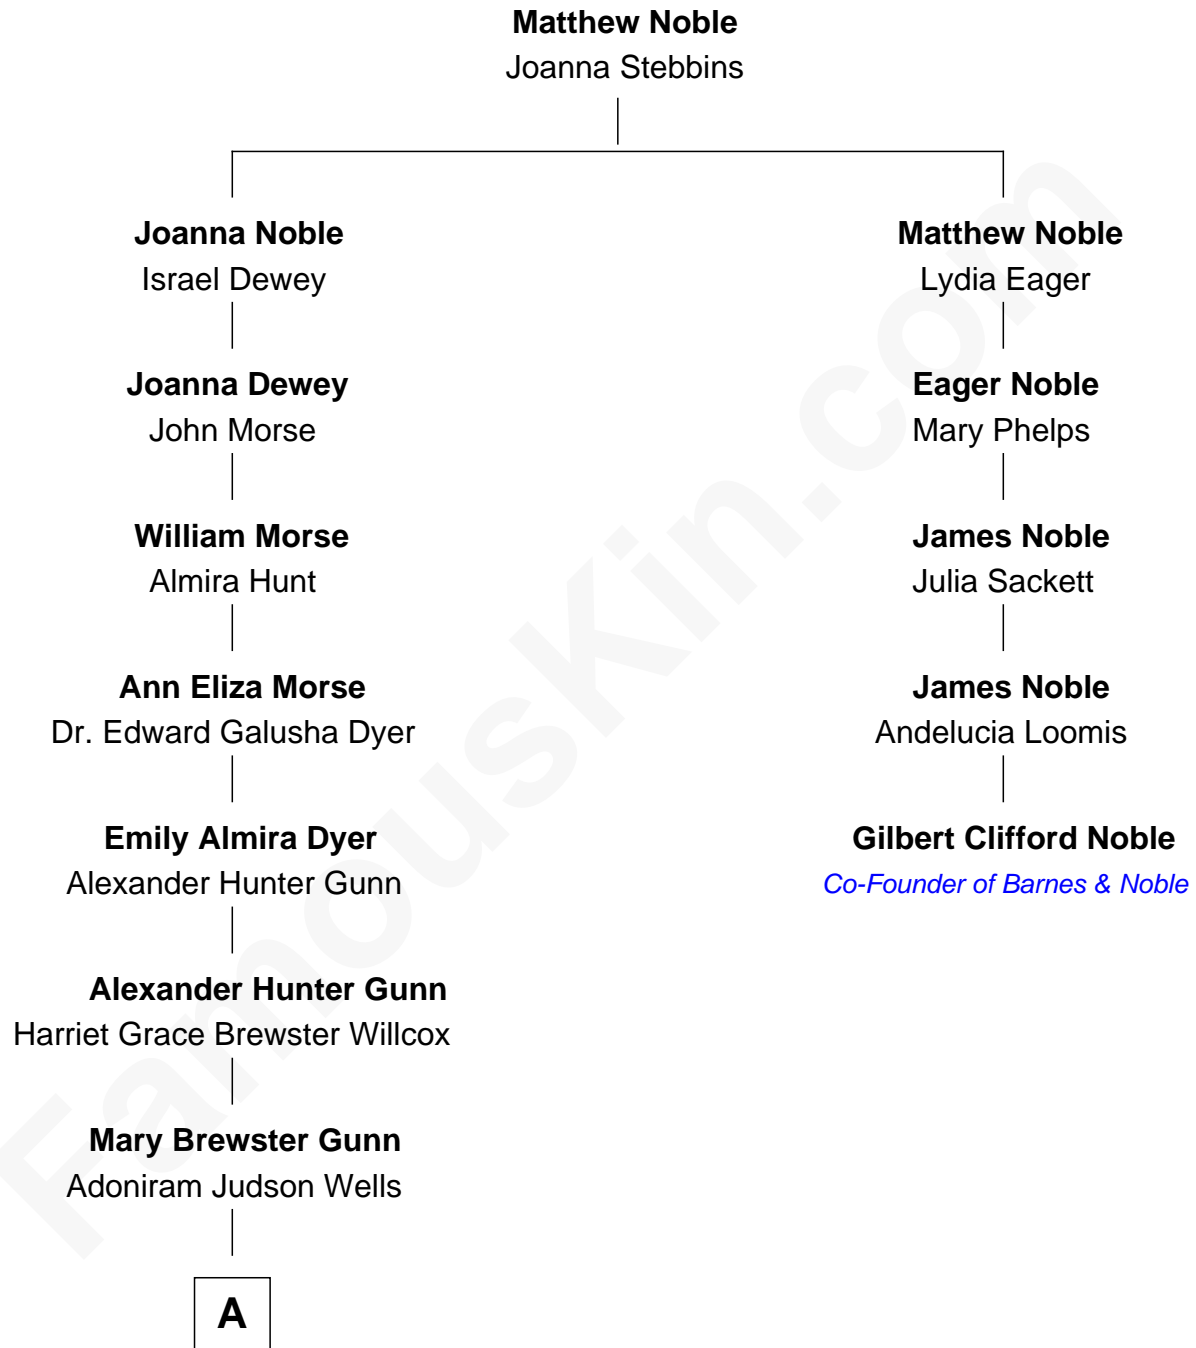

# FamousKin.com Relationship Chart of

**Elisabeth Shue**

*TV and Movie Actress*

4th cousin 4 times removed of

**Gilbert Clifford Noble**

*Co-Founder of Barnes & Noble*

A

—  
**Anne Brewster Wells**

James William Shue

—  
**Elisabeth Shue**

*TV and Movie Actress*

FamousKin.com