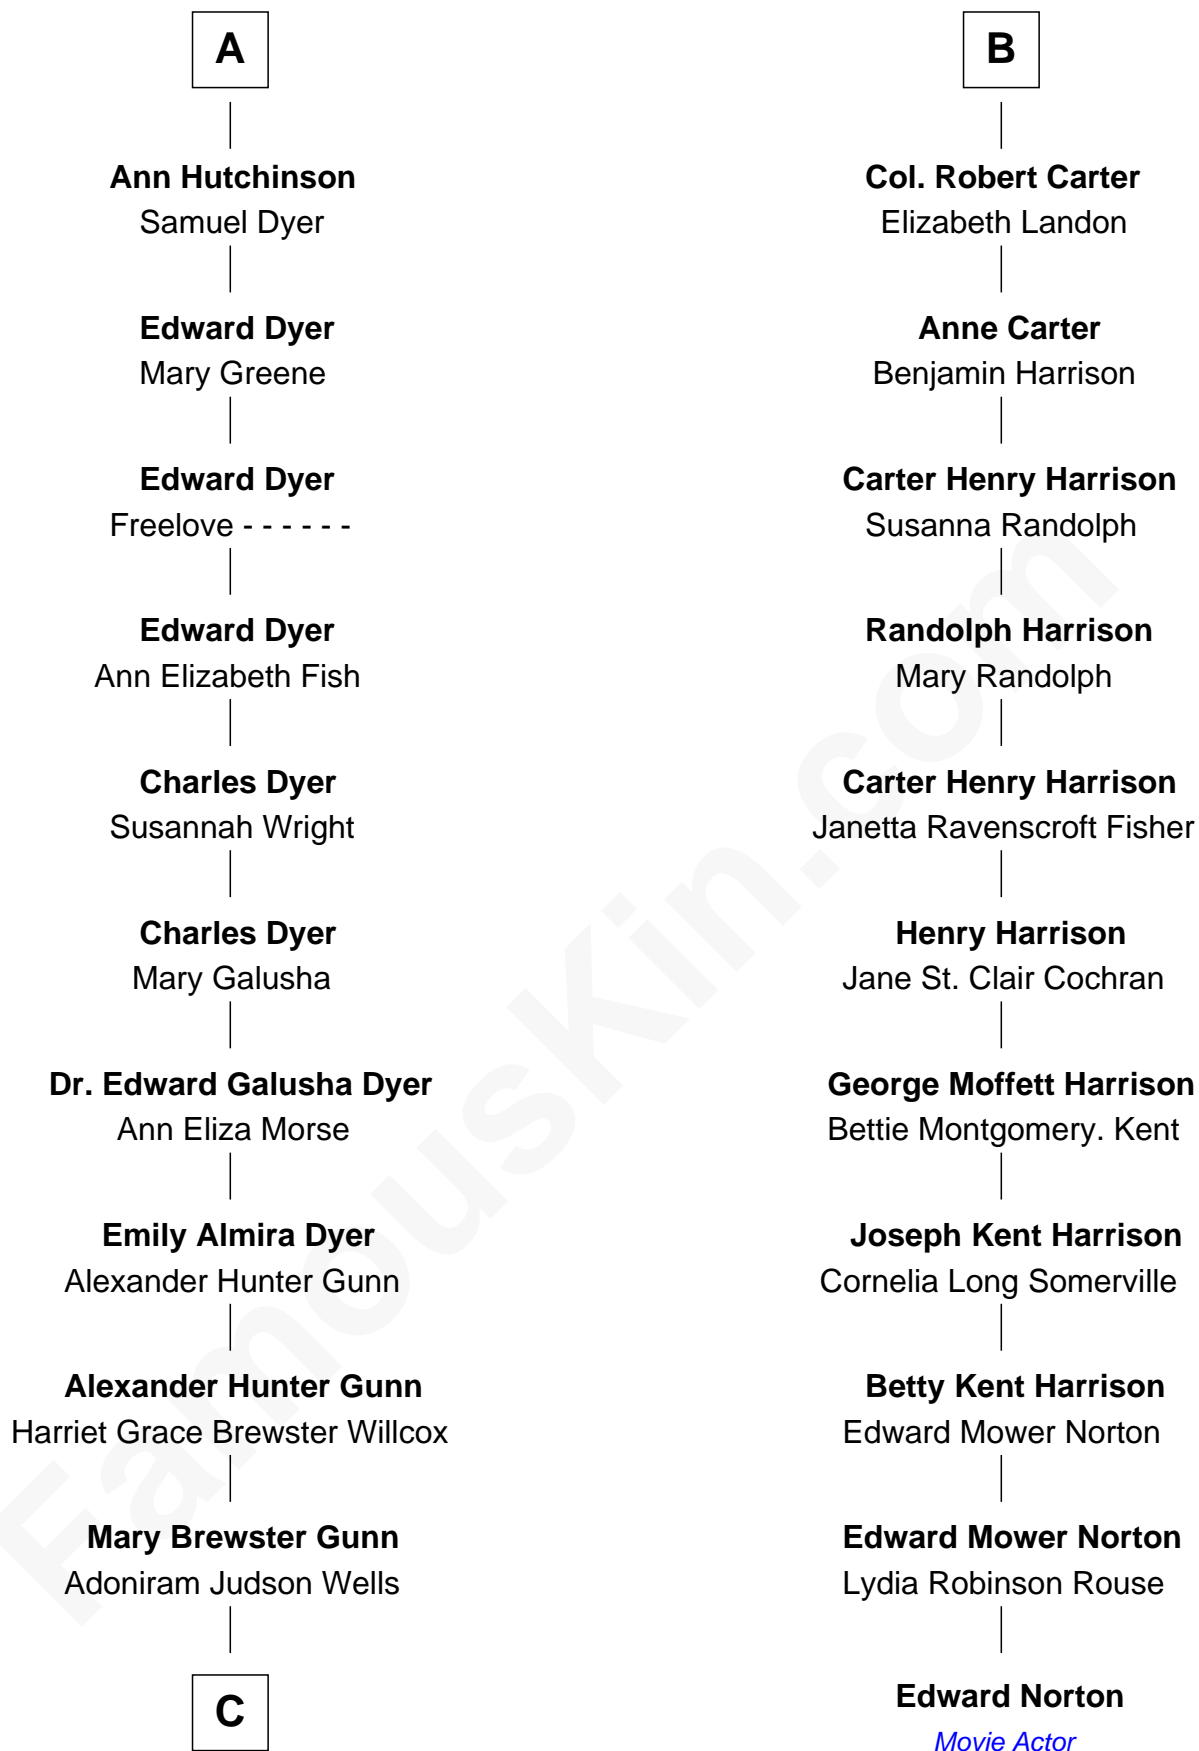

# FamousKin.com Relationship Chart of

**Elisabeth Shue**

*TV and Movie Actress*

17th cousin 1 time removed of

**Edward Norton**

*Movie Actor*

**Sir Thomas Blount**

Margaret de Gresley

**Sir Thomas Blount**

Agnes Hawley

**Anne Blount**

William Marbury

**Robert Marbury**

Katherine Williamson

**William Marbury**

Agnes Lenton

Helena Byron

**Sir William Blount**

Margaret Echyngham

**Elizabeth Blount**

Sir Andrews de Windsor

**Edith Windsor**

George Ludlow

**Thomas Ludlow**

Jane Pyle

**Gabriel Ludlow**

Phillis - - - - -

**Sarah Ludlow**

Col. John Carter

**B**

—  
**Anne Brewster Wells**

James William Shue