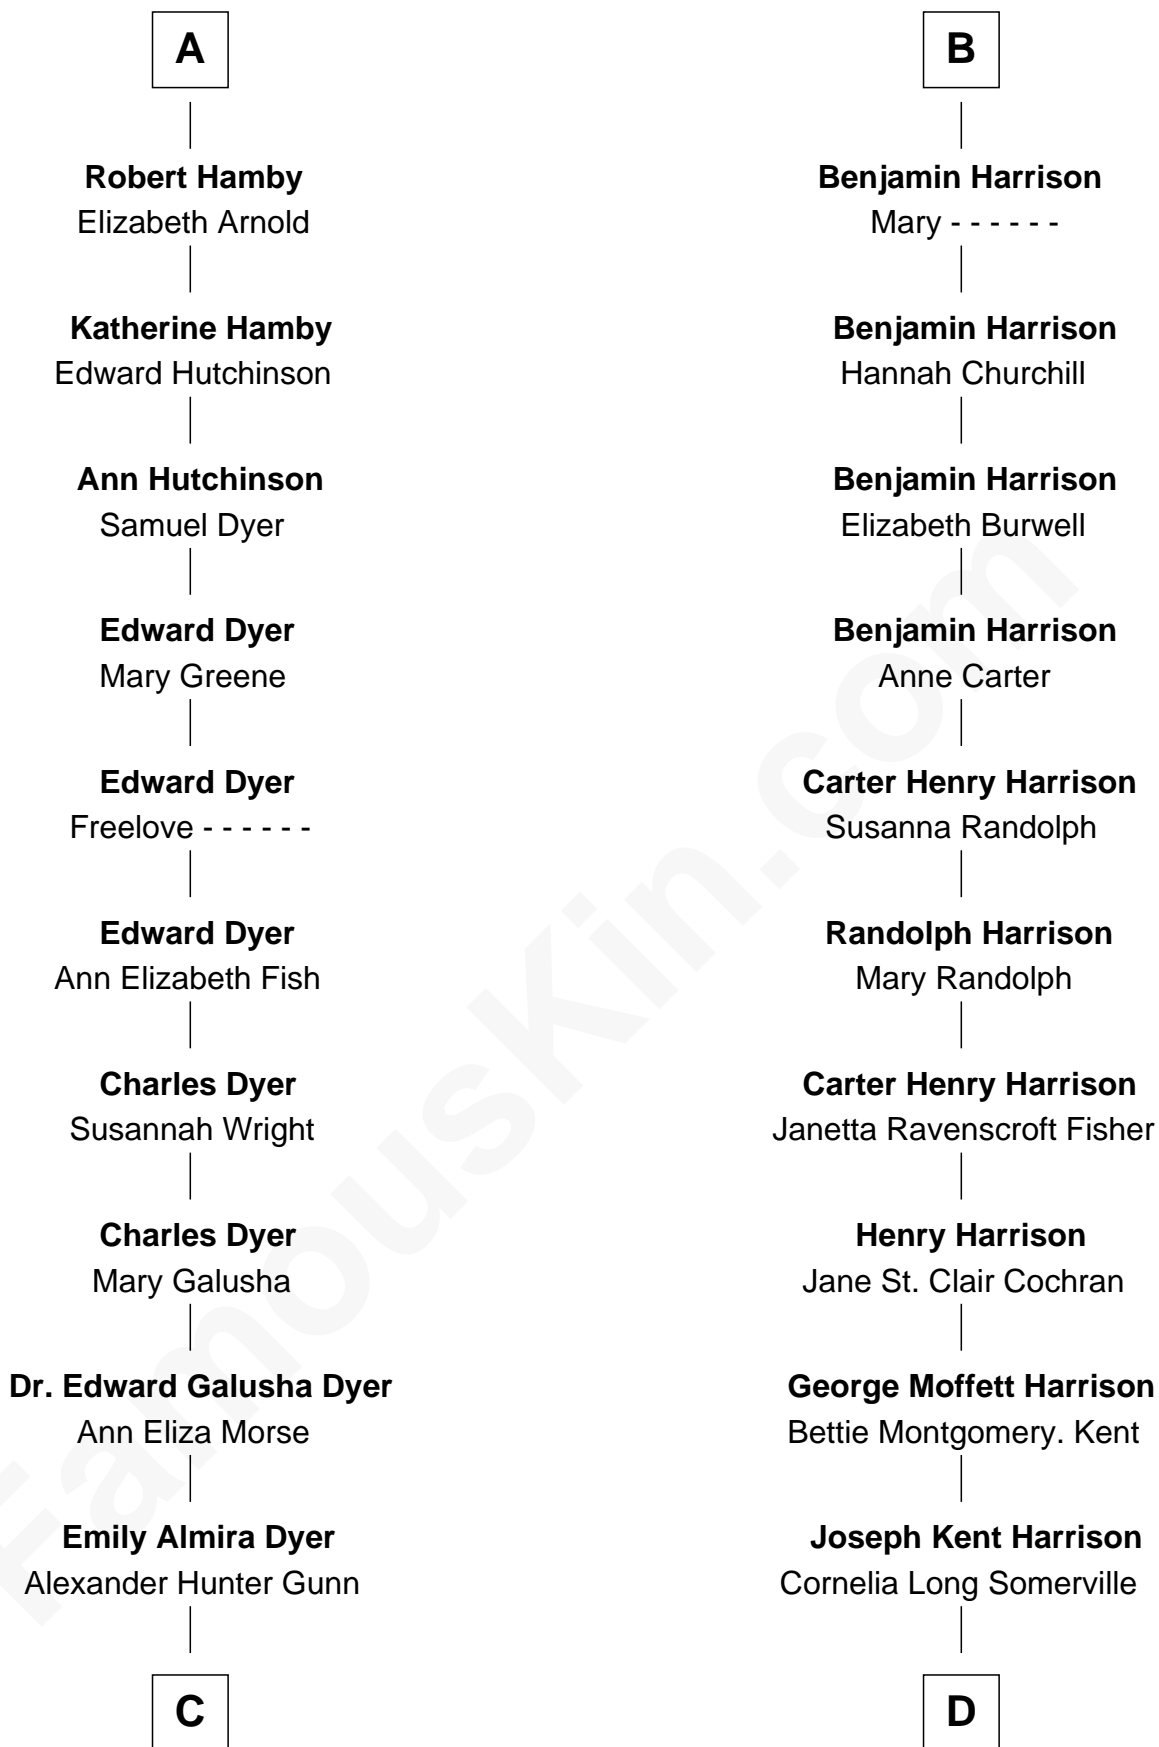

FamousKin.com Relationship Chart of

Elisabeth Shue

TV and Movie Actress

19th cousin 1 time removed of

Edward Norton

Movie Actor

Stephen le Scrope

Margery de Welles

Anne Thimbleby

John Booth

Eleanor Booth

Edward Hamby

William Hamby

Margaret Blewett

A

John le Scrope

Cecily Muscote

Francis Bernard

Alice Hazlewood

Elizabeth Bernard

Thomas Harrison

Probable

B

C

Alexander Hunter Gunn
Harriet Grace Brewster Willcox

Mary Brewster Gunn
Adoniram Judson Wells

Anne Brewster Wells
James William Shue

Elisabeth Shue
TV and Movie Actress

D

Betty Kent Harrison
Edward Mower Norton