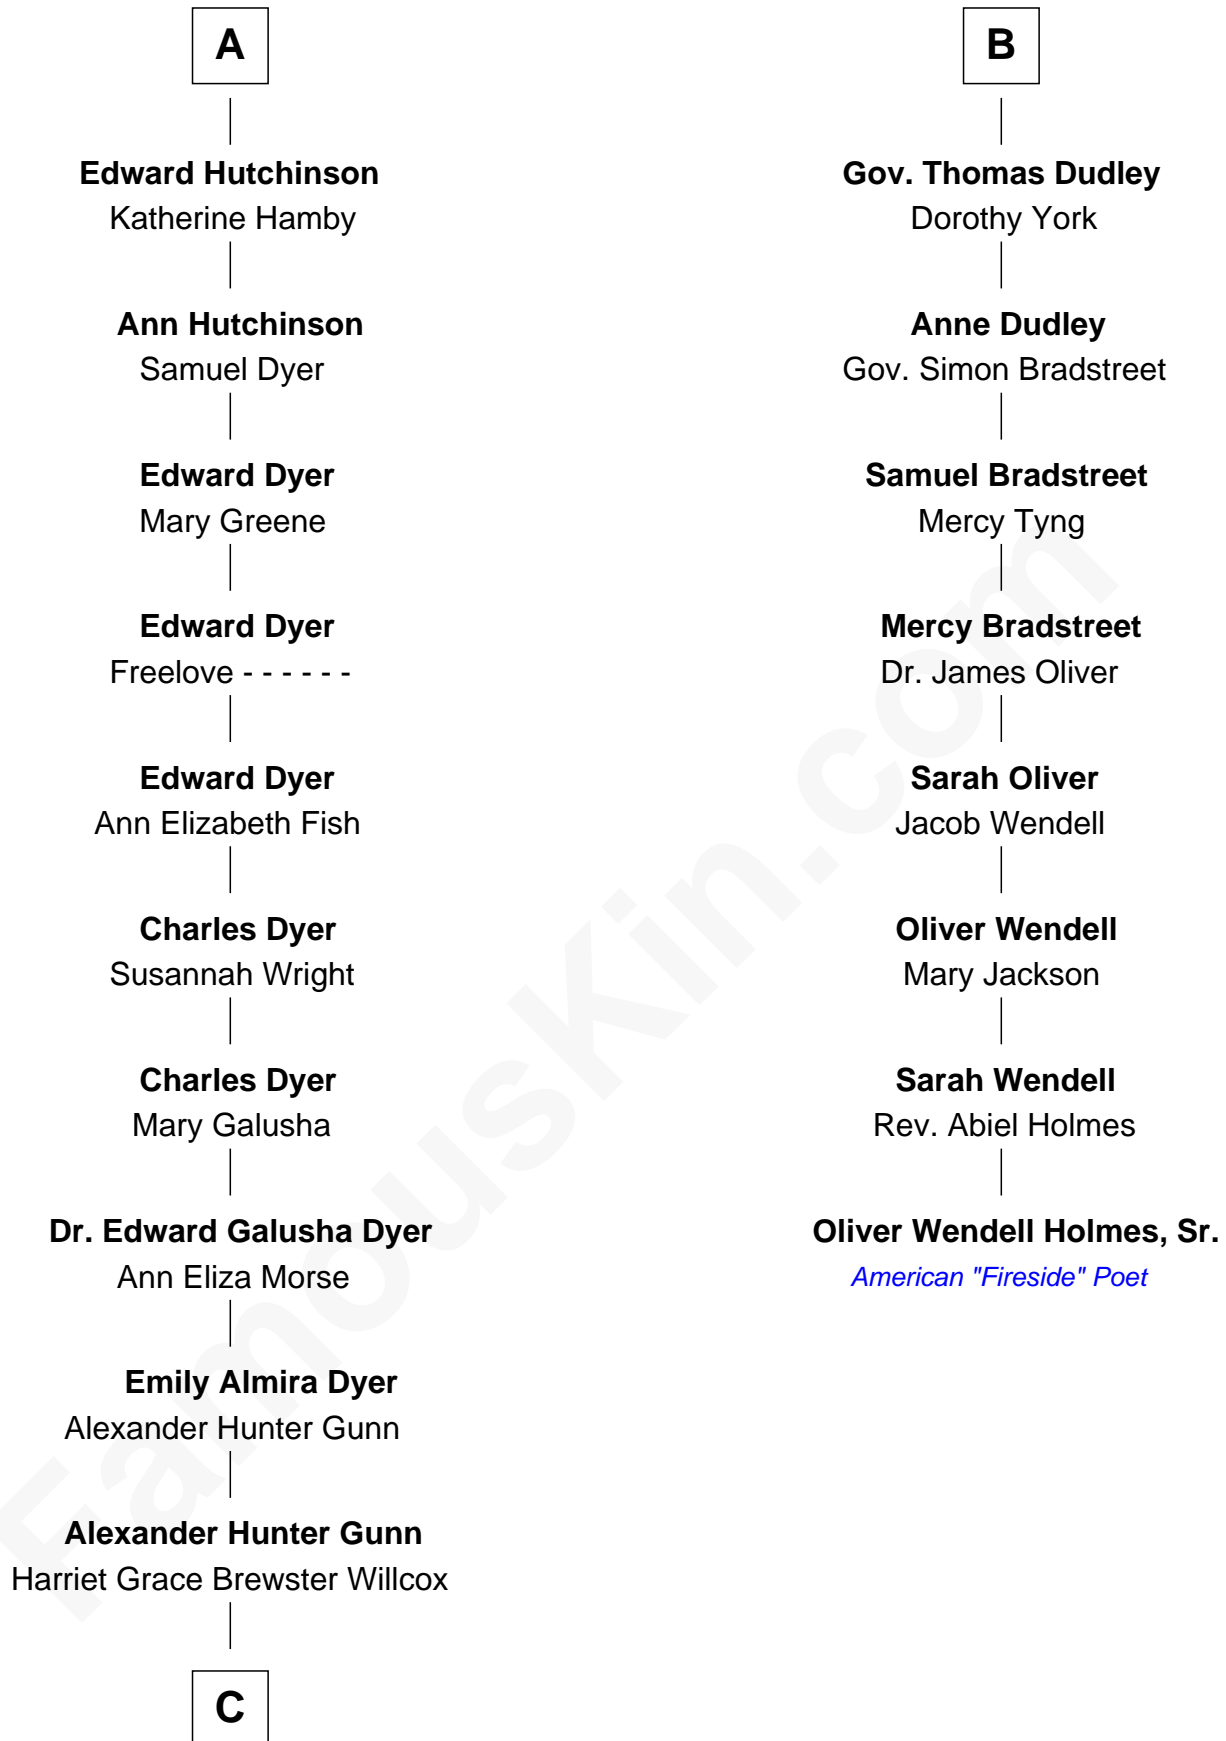

# FamousKin.com Relationship Chart of

**Elisabeth Shue**

*TV and Movie Actress*

14th cousin 5 times removed of

**Oliver Wendell Holmes, Sr.**

*American "Fireside" Poet*

**Sir Walter Blount**

Sancha de Ayala

Sir John Sutton

**Sir John Sutton**

Elizabeth Berkeley

**Sir Edmund Sutton**

Joyce Tiptoft

**Sir Edward Sutton**

Cecily Willoughby

**Sir John Sutton**

Cecily Grey

**Sir Henry Dudley**

----- Ashton

*Probable*

**Roger Dudley**

Susanna Thorne

**B**

**C**

—  
**Mary Brewster Gunn**  
Adoniram Judson Wells

—  
**Anne Brewster Wells**  
James William Shue

—  
**Elisabeth Shue**  
*TV and Movie Actress*

FamousKin.com