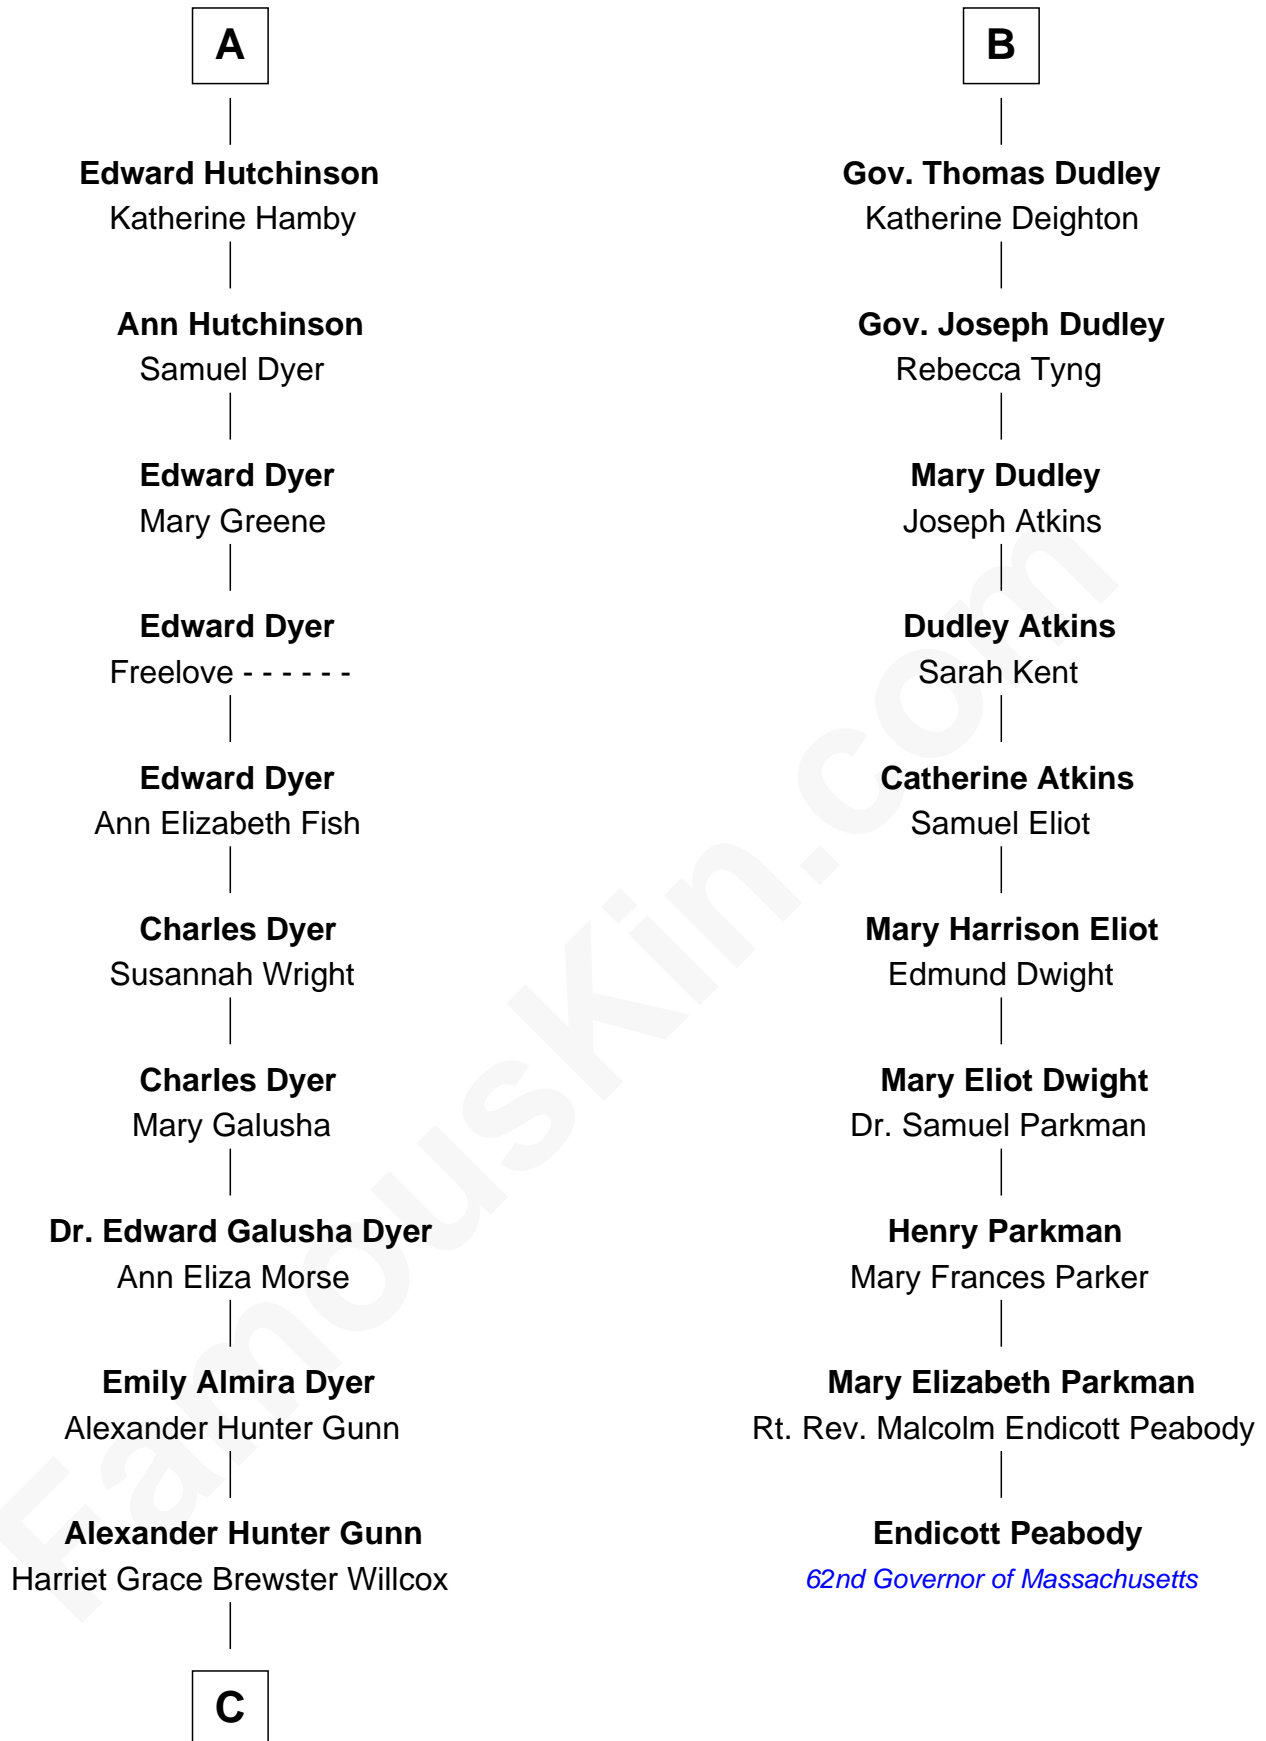

FamousKin.com Relationship Chart of

Elisabeth Shue

TV and Movie Actress

16th cousin 3 times removed of

Endicott Peabody

62nd Governor of Massachusetts

Sir Walter Blount

Sancha de Ayala

Cecily Grey

Sir Henry Dudley

----- Ashton

Probable

Roger Dudley

Susanna Thorne

B

C