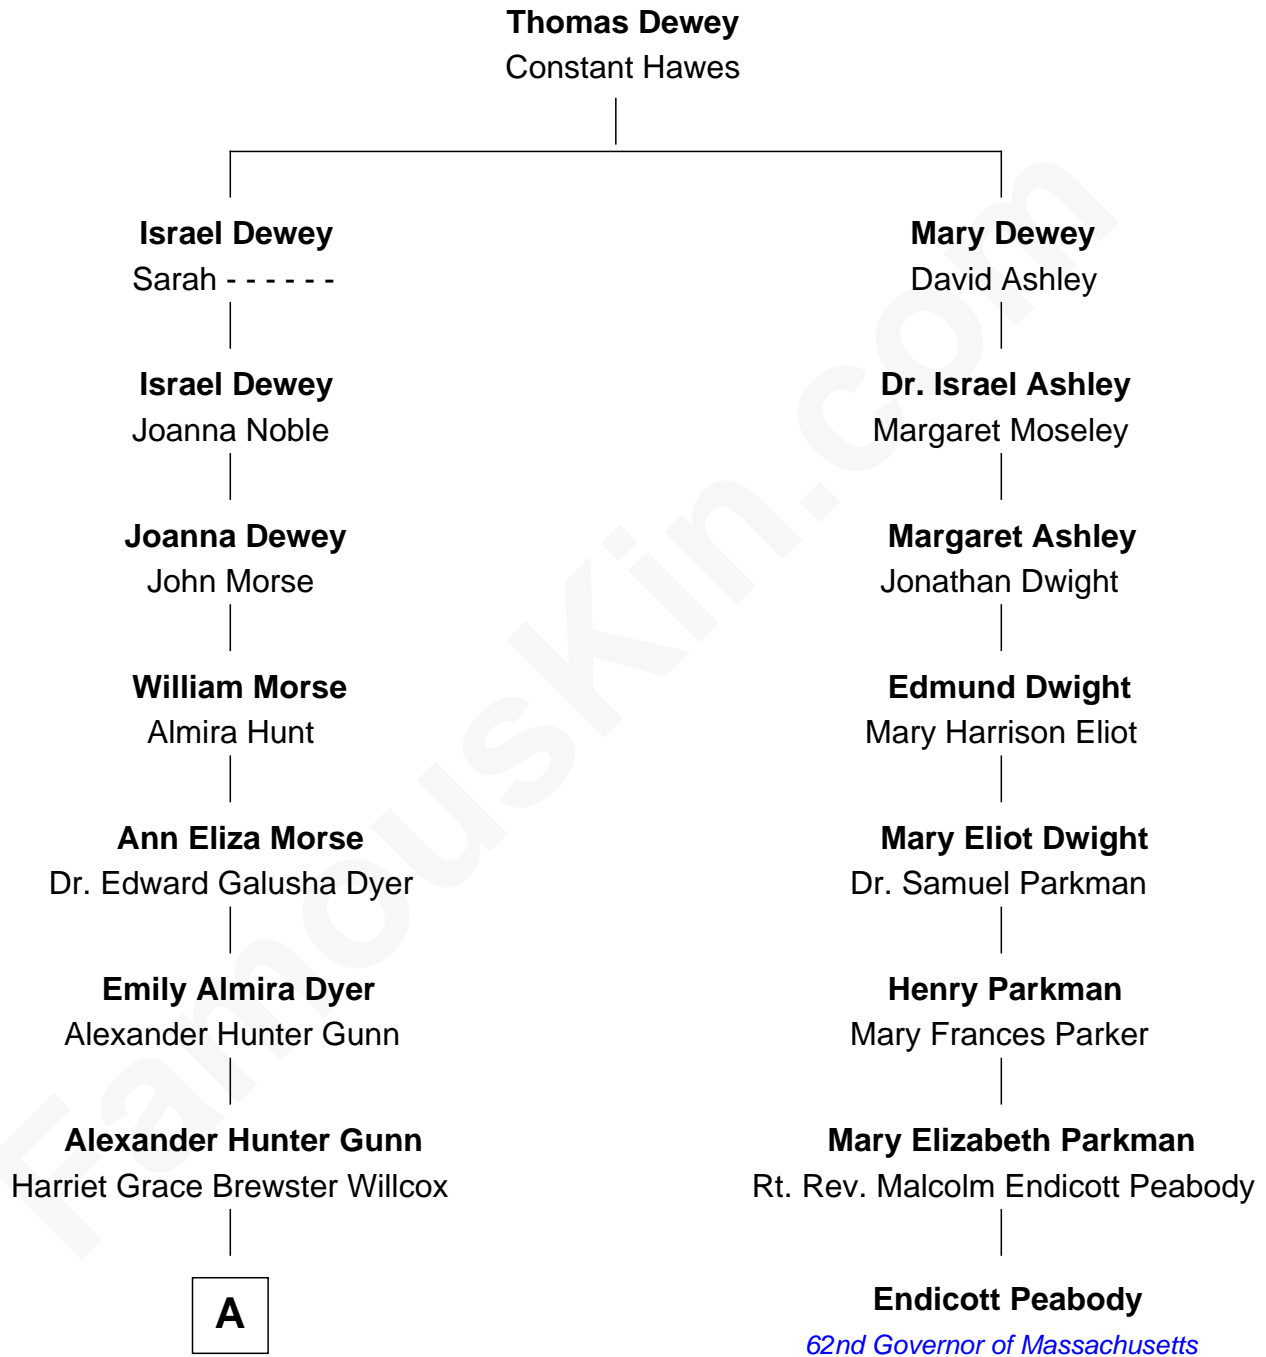

FamousKin.com Relationship Chart of

Elisabeth Shue

TV and Movie Actress

7th cousin 2 times removed of

Endicott Peabody

62nd Governor of Massachusetts

A

—
Mary Brewster Gunn
Adoniram Judson Wells

—
Anne Brewster Wells
James William Shue

—
Elisabeth Shue
TV and Movie Actress

FamousKin.com