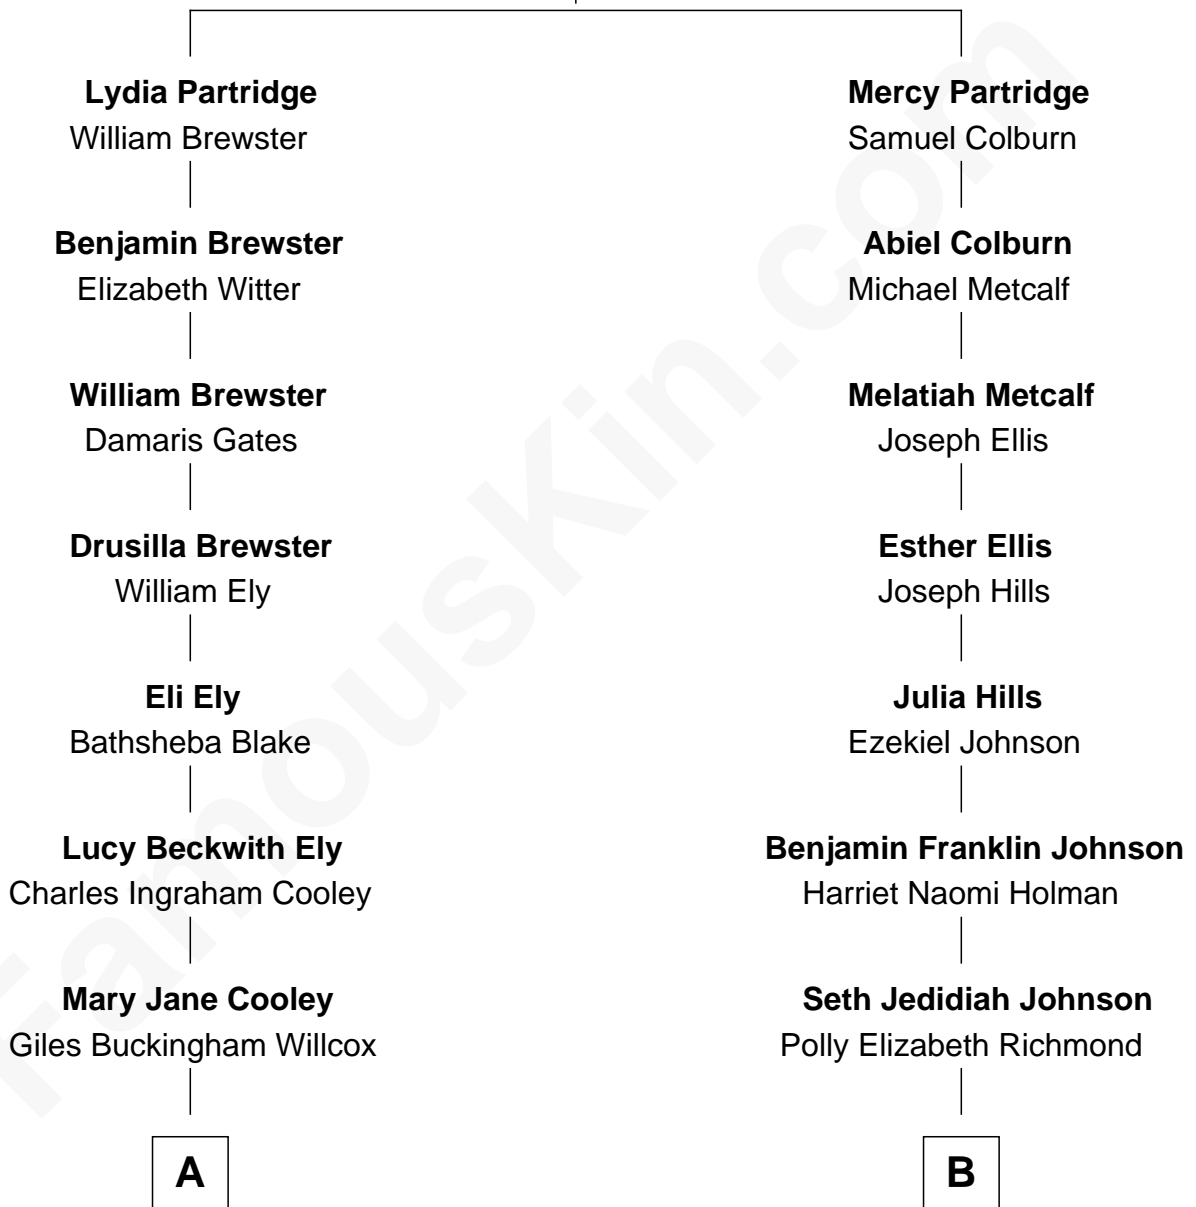

FamousKin.com Relationship Chart of

Elisabeth Shue

TV and Movie Actress

10th cousin of

Elizabeth Smart

Founder of Elizabeth Smart Foundation

George Partridge

Sarah Tracy

A

Harriet Grace Brewster Willcox

Alexander Hunter Gunn

Mary Brewster Gunn

Adoniram Judson Wells

Anne Brewster Wells

James William Shue

Elisabeth Shue