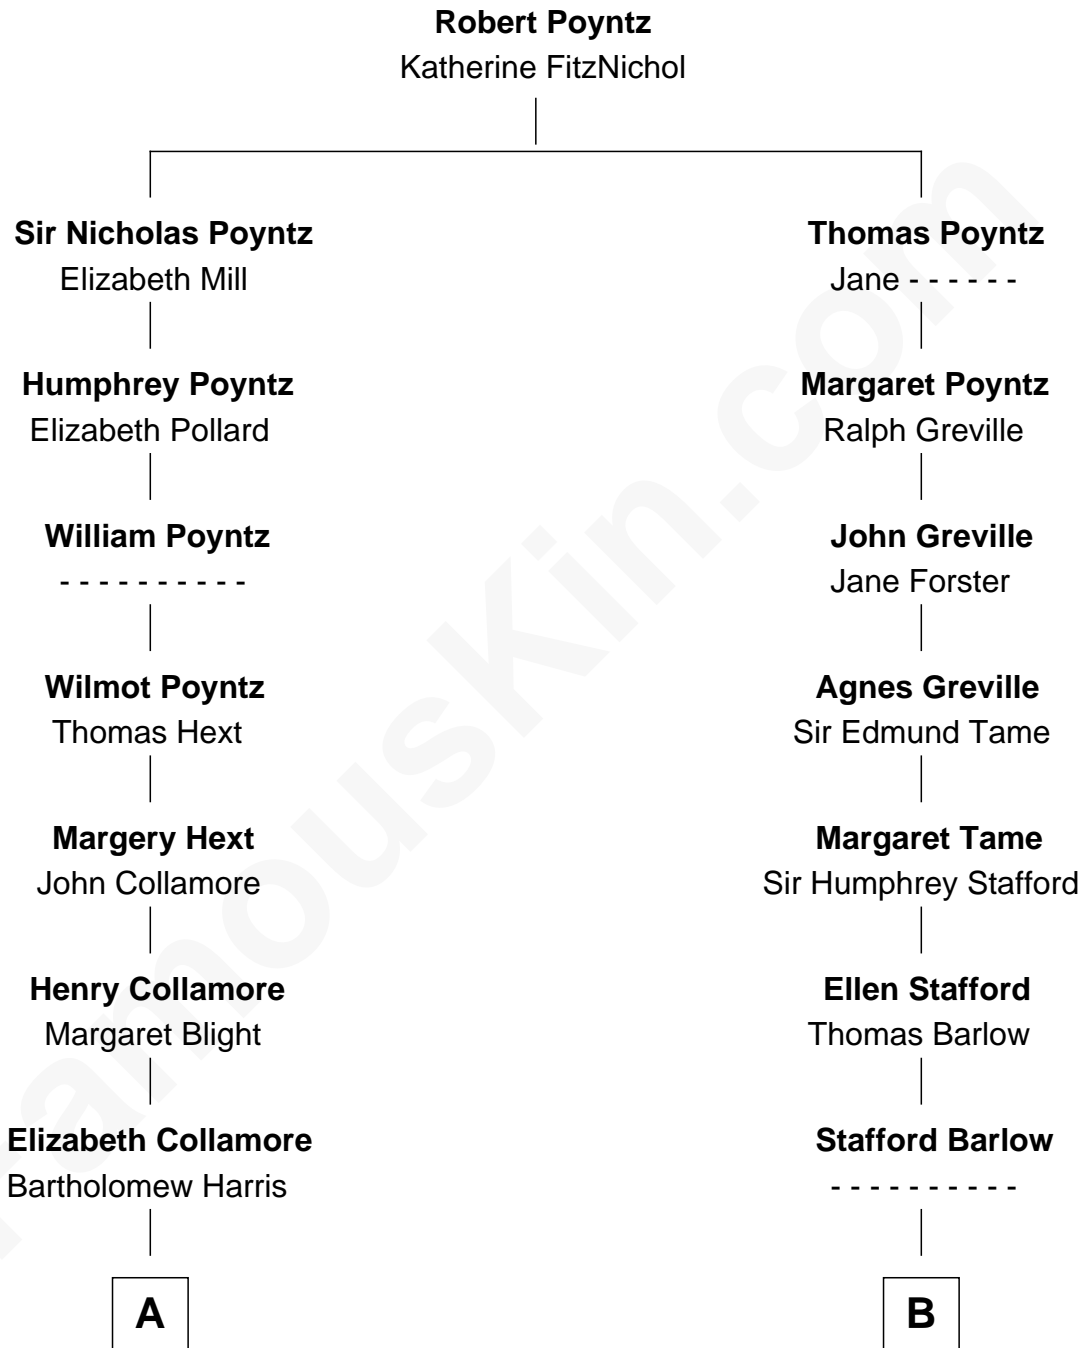

# FamousKin.com Relationship Chart of

**Elisabeth Shue**

*TV and Movie Actress*

13th cousin 5 times removed of

**Samuel Ward King**

*15th Governor of Rhode Island*

C

—  
**Anne Brewster Wells**

James William Shue

—  
**Elisabeth Shue**

*TV and Movie Actress*

FamousKin.com