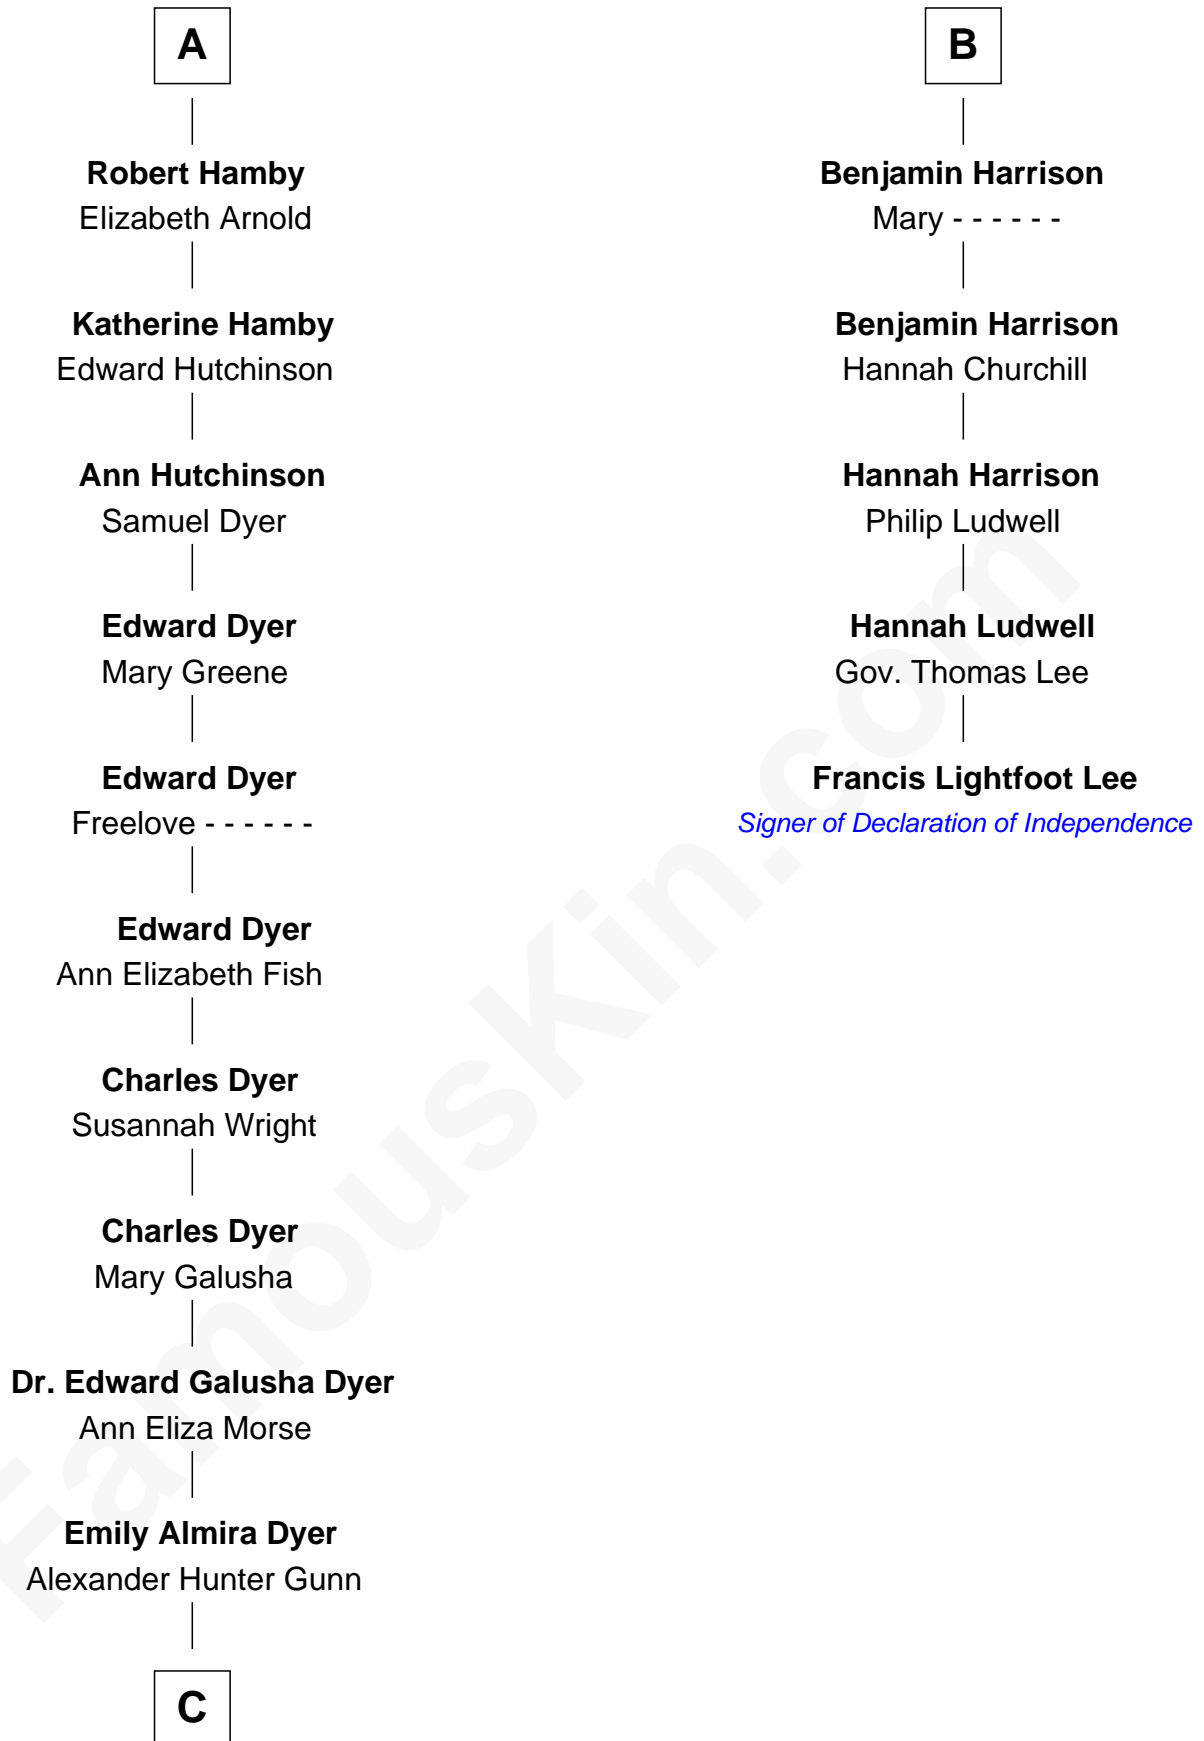

# FamousKin.com Relationship Chart of

**Elisabeth Shue**

*TV and Movie Actress*

11th cousin 9 times removed of

**Francis Lightfoot Lee**

*Signer of the Declaration of Independence*

**Stephen le Scrope**

Margery de Welles

**Anne Thimbleby**

John Booth

**Eleanor Booth**

Edward Hamby

**William Hamby**

Margaret Blewett

**A**

**John le Scrope**

Elizabeth Chaworth

**Elizabeth le Scrope**

Sir Henry le Scrope

**Margaret Scrope**

John Bernard

**John Bernard**

Margaret Daundelyn

**John Bernard**

Cecily Muscote

**Francis Bernard**

Alice Hazlewood

**Elizabeth Bernard**

Thomas Harrison

Probable

**B**

**C**