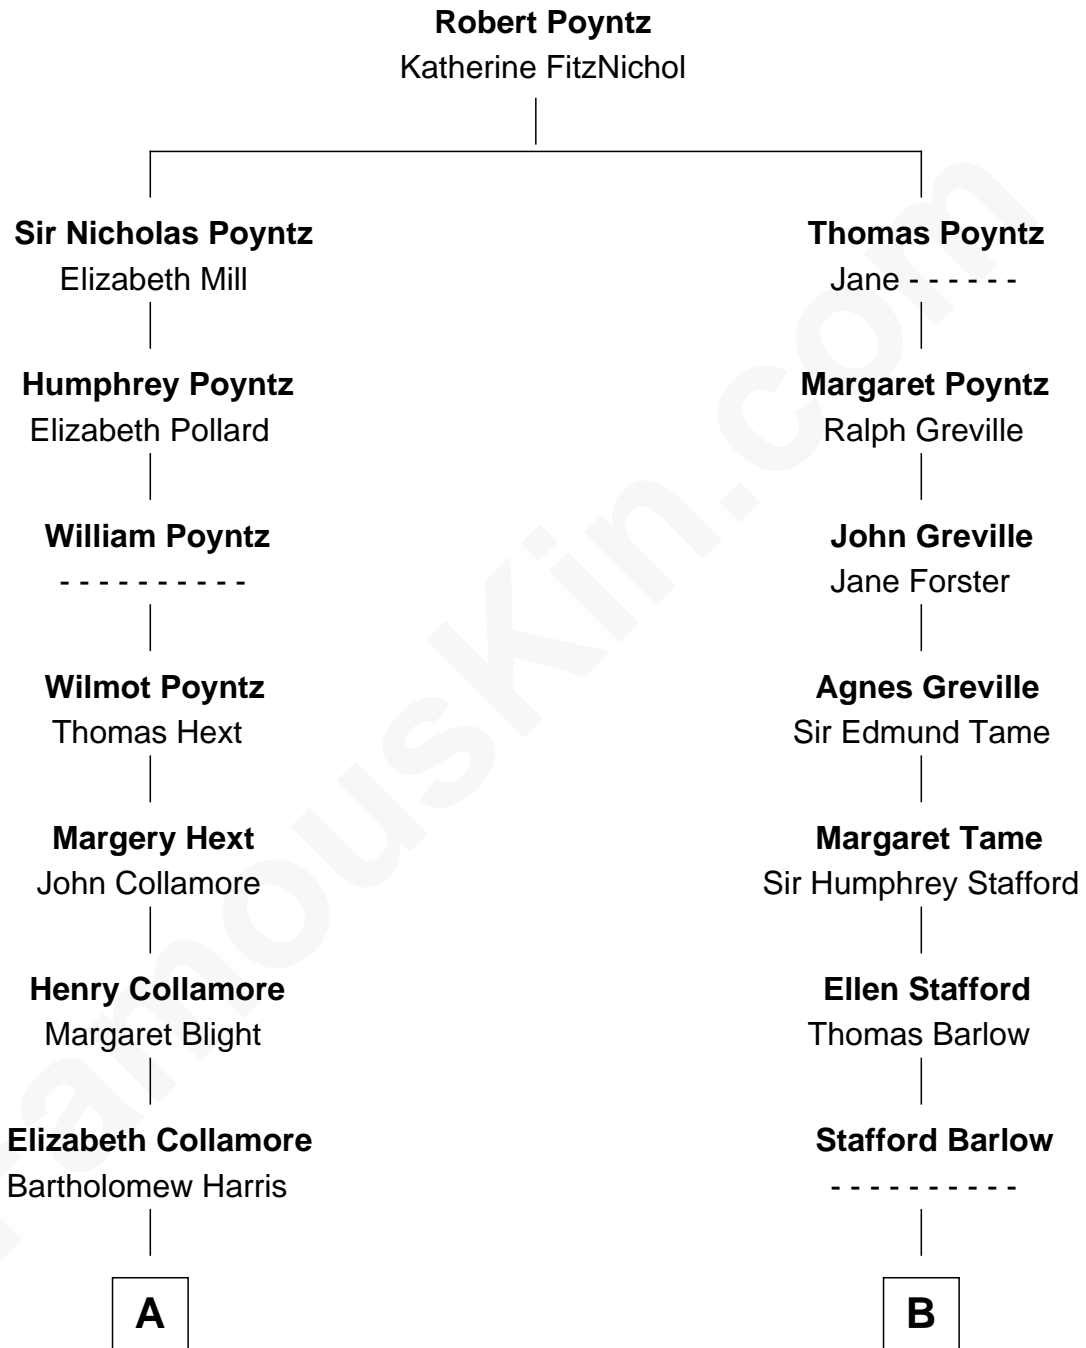

FamousKin.com Relationship Chart of

Elisabeth Shue

TV and Movie Actress

18th cousin 2 times removed of

Amy Adams

Movie Actress

C

Anne Brewster Wells
James William Shue

Elisabeth Shue
TV and Movie Actress

D

Grant Levi Hammond
Rita Otterbeck

Colleen Hammond
Joseph Hugh Hicken

Kathryn Hicken
Richard Kent Adams

Amy Adams
Movie Actress

FamousKin.com