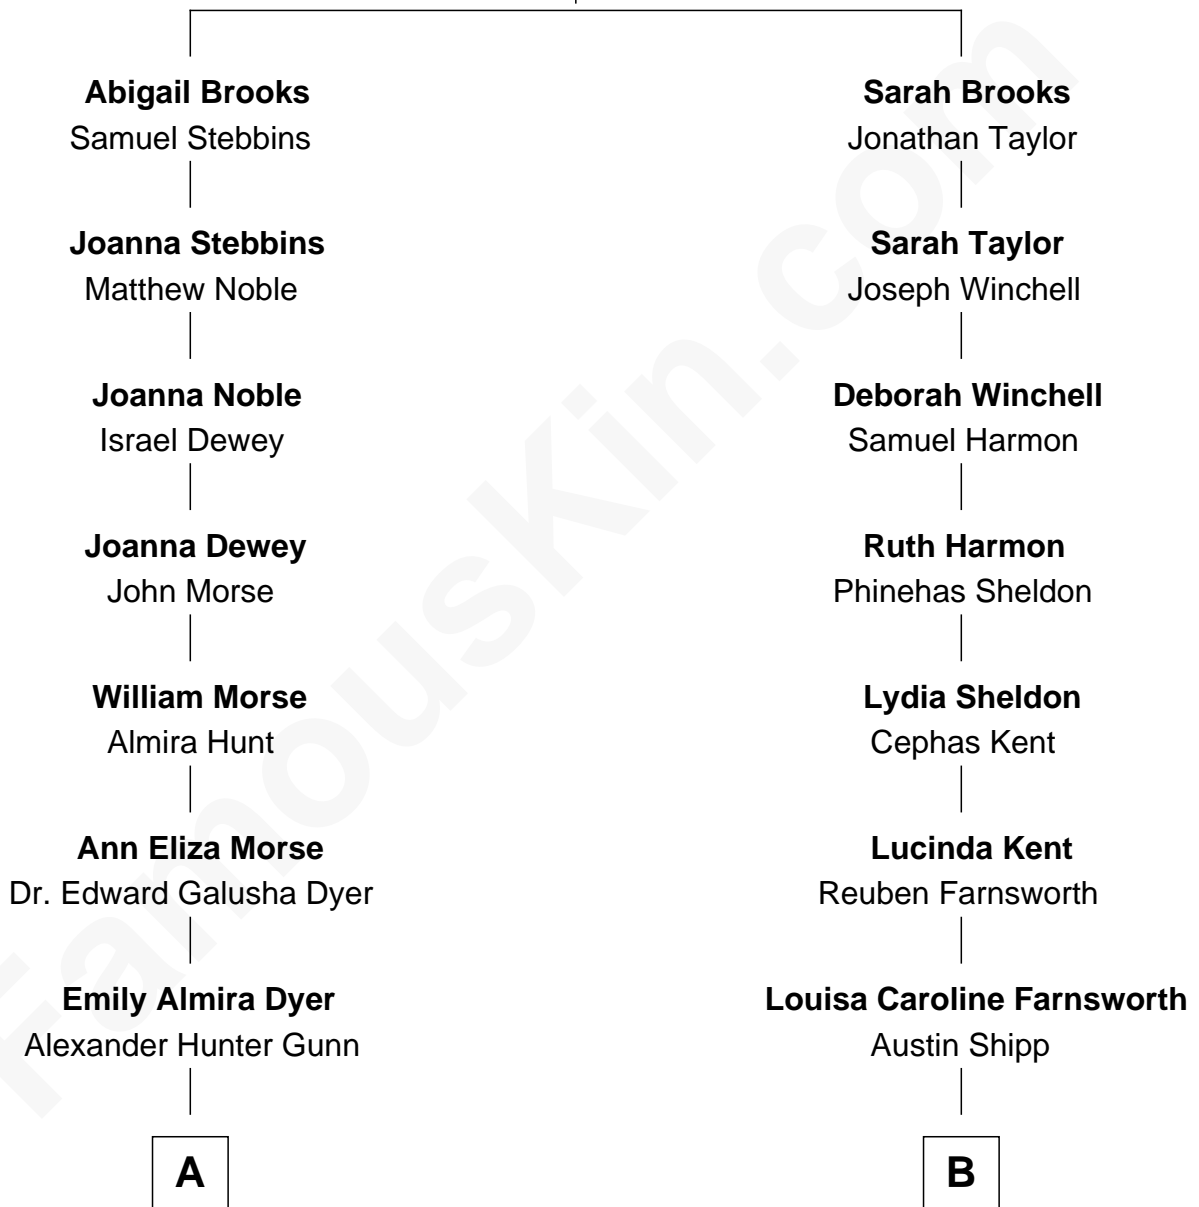

FamousKin.com Relationship Chart of

Elisabeth Shue

TV and Movie Actress

10th cousin 1 time removed of

Amy Adams

Movie Actress

William Brooks

Mary Burt

A

Alexander Hunter Gunn
Harriet Grace Brewster Willcox

Mary Brewster Gunn
Adoniram Judson Wells

Anne Brewster Wells
James William Shue

Elisabeth Shue
TV and Movie Actress

B

Dr. Milford Bard Shipp
Ellis Reynolds