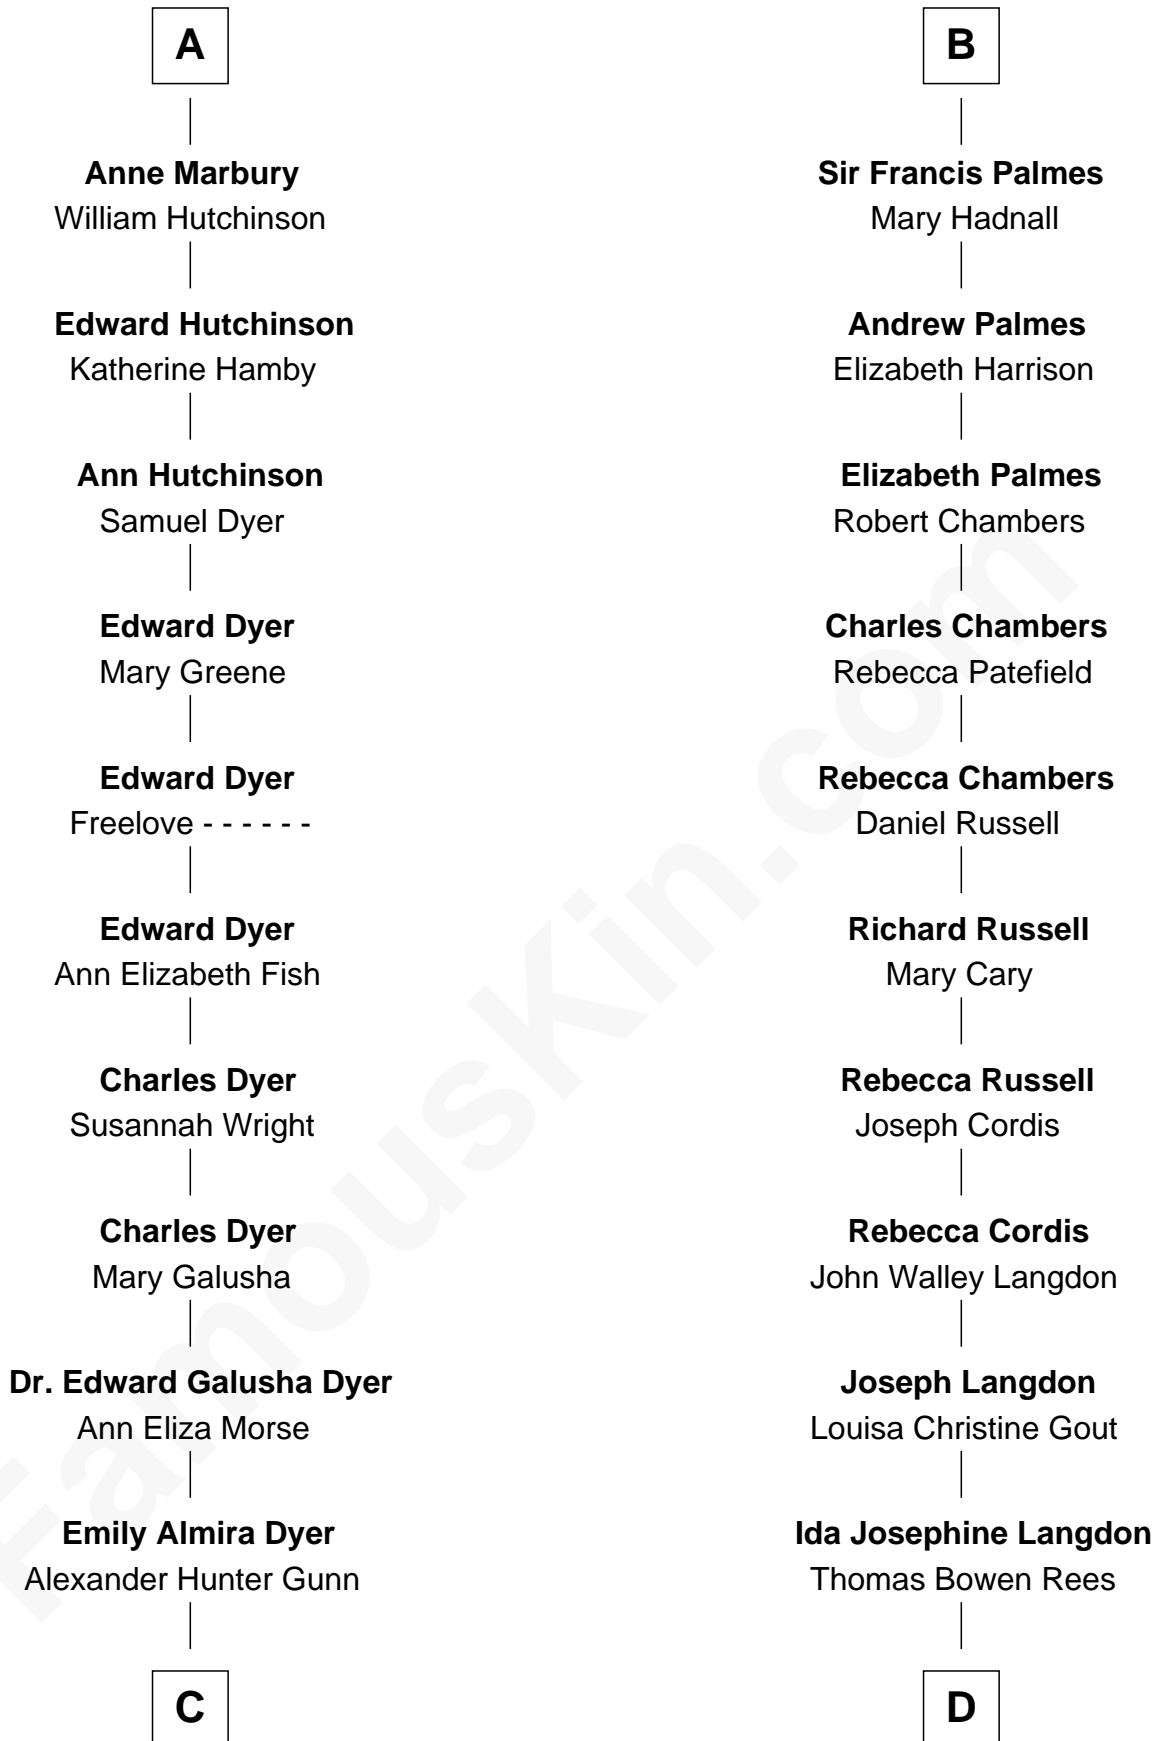

# FamousKin.com Relationship Chart of

**Elisabeth Shue**

*TV and Movie Actress*

20th cousin of

**Benedict Cumberbatch**

*Movie, Television and Stage Actor*

**Robert de Ferrers**  
Margaret Despencer

**C**

**Alexander Hunter Gunn**  
Harriet Grace Brewster Willcox

**Mary Brewster Gunn**  
Adoniram Judson Wells

**Anne Brewster Wells**  
James William Shue

**Elisabeth Shue**  
*TV and Movie Actress*

**D**

**Hélène Gertrude Rees**  
Henry Alfred Cumberbatch

**Henry Carlton Cumberbatch**  
Pauline Ellen Laing Congdon

**Timothy Carlton Congdon Cumberbatch**  
Wanda Ventham

**Benedict Cumberbatch**  
*Movie, Television and Stage Actor*