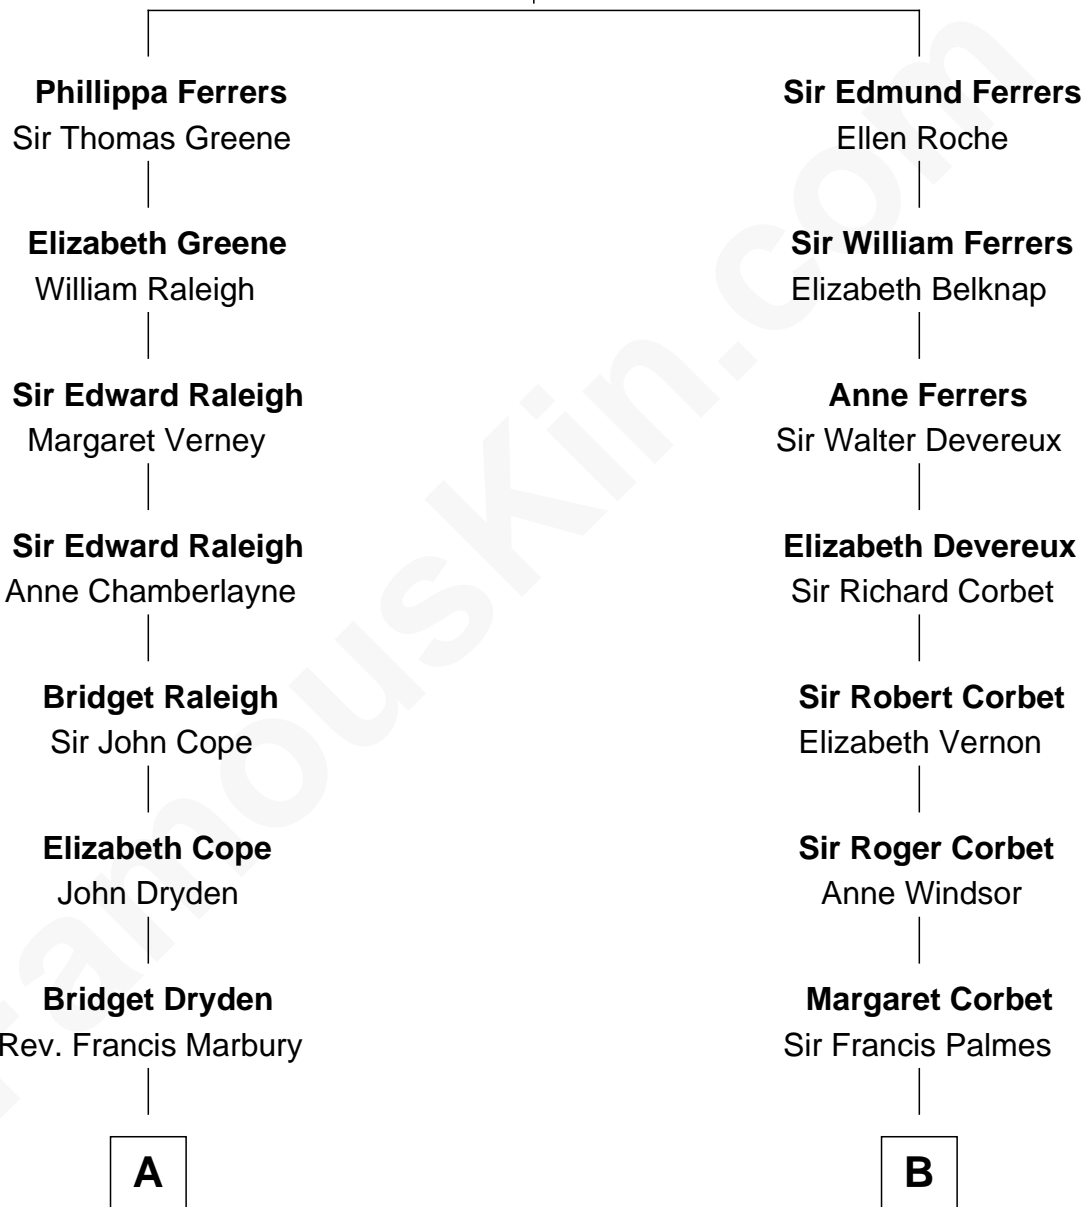

# FamousKin.com Relationship Chart of

**Elisabeth Shue**

*TV and Movie Actress*

20th cousin of

**Benedict Cumberbatch**

*Movie, Television and Stage Actor*

**Robert de Ferrers**  
Margaret Despencer

**C**

**Alexander Hunter Gunn**  
Harriet Grace Brewster Willcox

**Mary Brewster Gunn**  
Adoniram Judson Wells

**Anne Brewster Wells**  
James William Shue

**Elisabeth Shue**  
*TV and Movie Actress*

**D**

**Hélène Gertrude Rees**  
Henry Alfred Cumberbatch