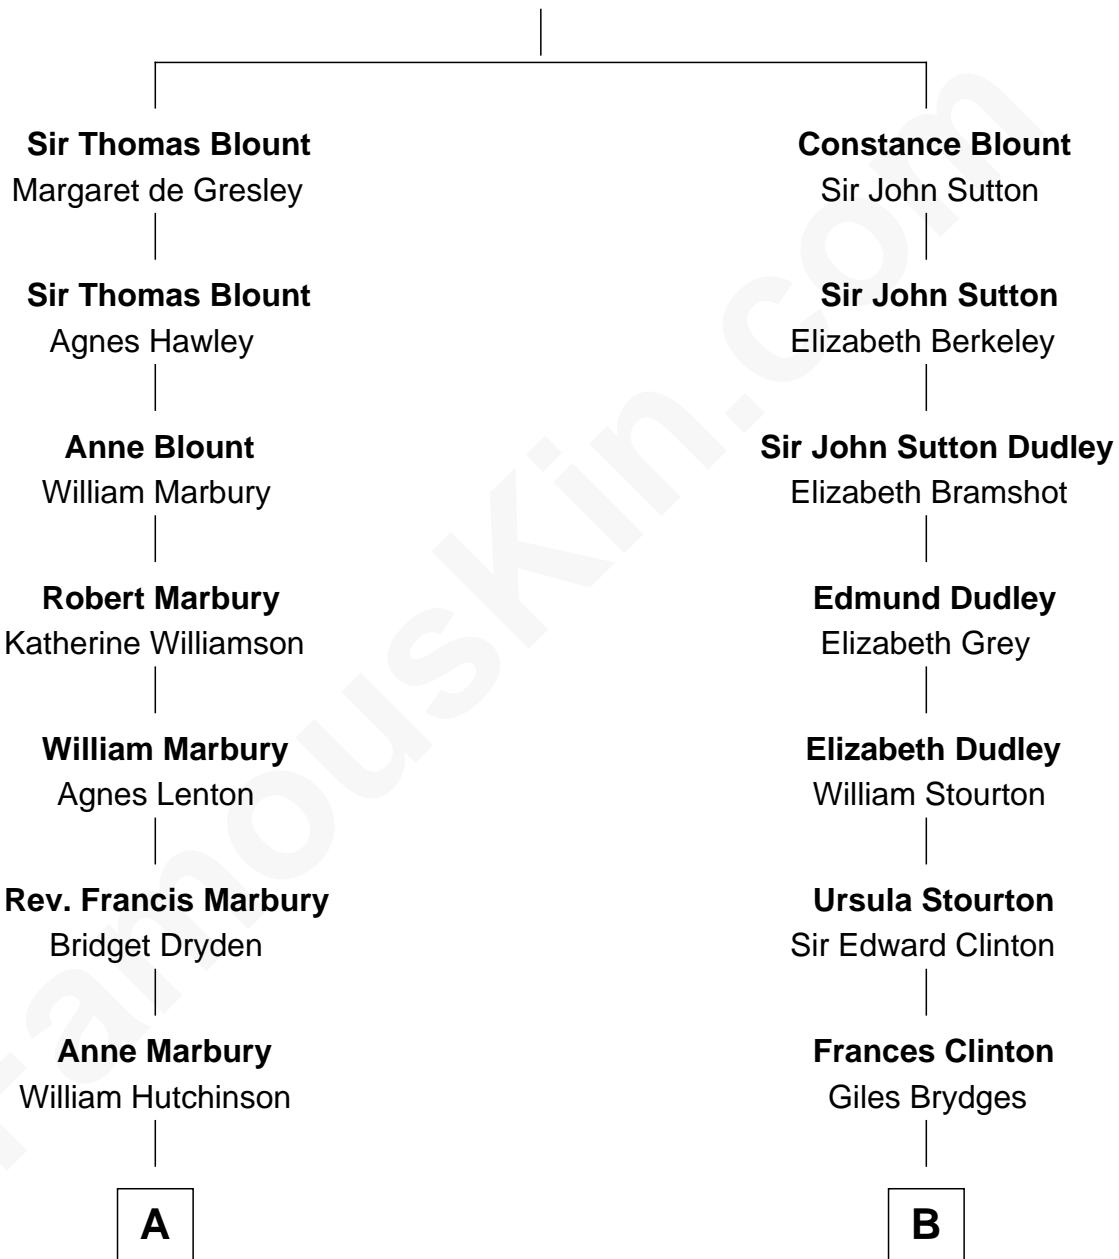

# FamousKin.com Relationship Chart of

**Elisabeth Shue**

*TV and Movie Actress*

18th cousin 1 time removed of

**Queen Elizabeth II**

*Queen of the United Kingdom*

**Sir Walter Blount**

Sancha de Ayala

**C**

**Mary Brewster Gunn**  
Adoniram Judson Wells

**Anne Brewster Wells**  
James William Shue

**Elisabeth Shue**  
*TV and Movie Actress*

**D**

**Elizabeth Bowes-Lyon**  
George VI, King of the United Kingdom

**Queen Elizabeth II**  
*Queen of the United Kingdom*

FamousKin.com