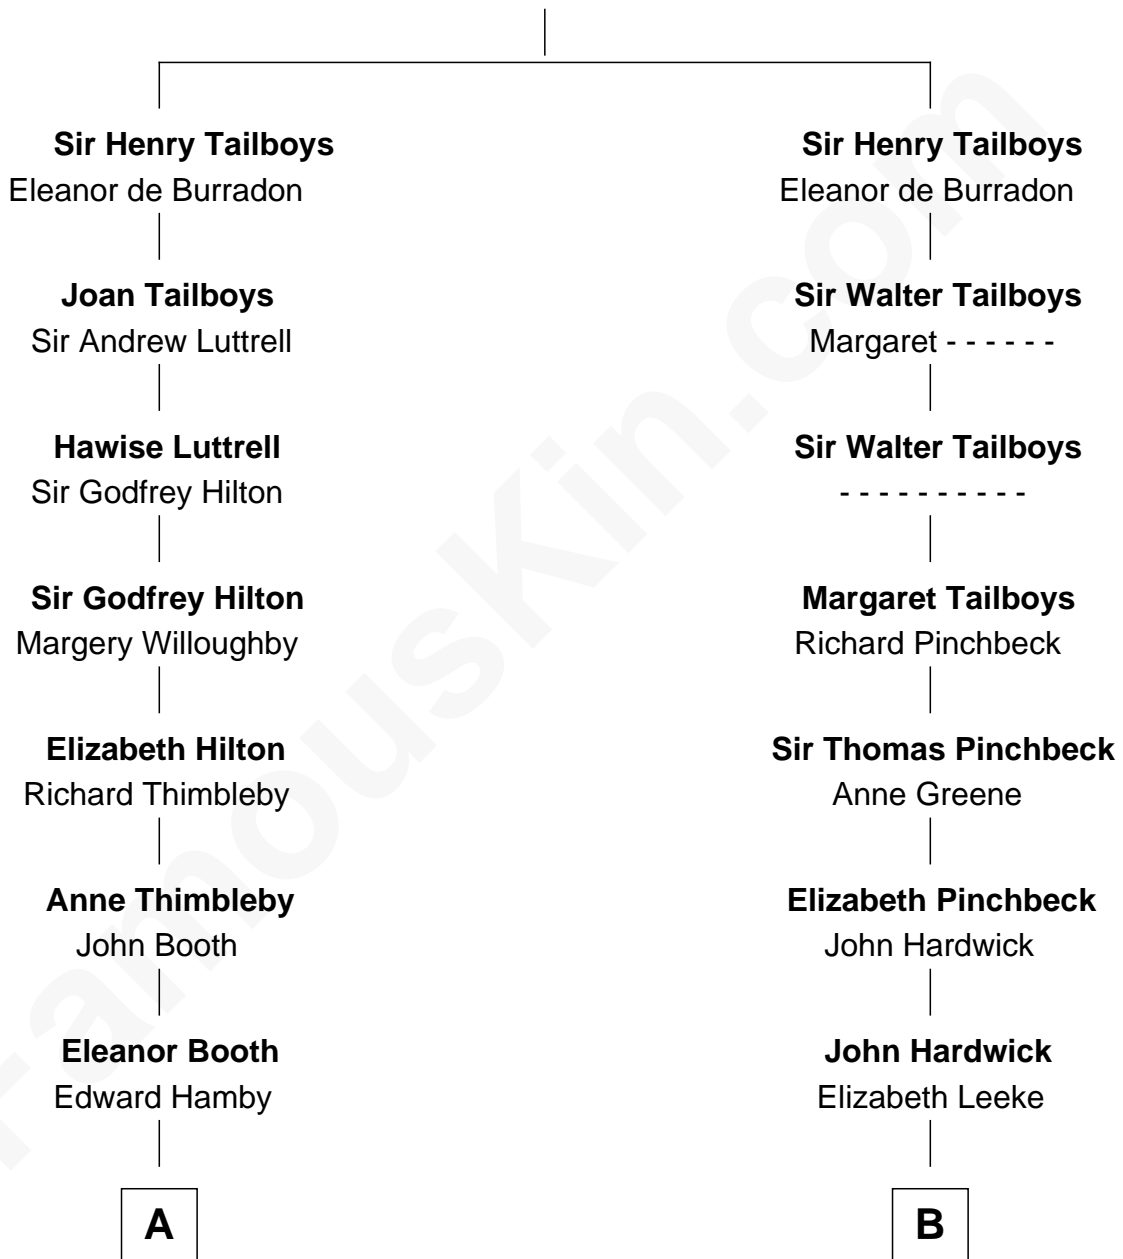

FamousKin.com Relationship Chart of

Elisabeth Shue

TV and Movie Actress

20th cousin 1 time removed of

Queen Elizabeth II

Queen of the United Kingdom

William Tailboys

C

Emily Almira Dyer
Alexander Hunter Gunn

Alexander Hunter Gunn
Harriet Grace Brewster Willcox

Mary Brewster Gunn
Adoniram Judson Wells

Anne Brewster Wells
James William Shue

Elisabeth Shue
TV and Movie Actress