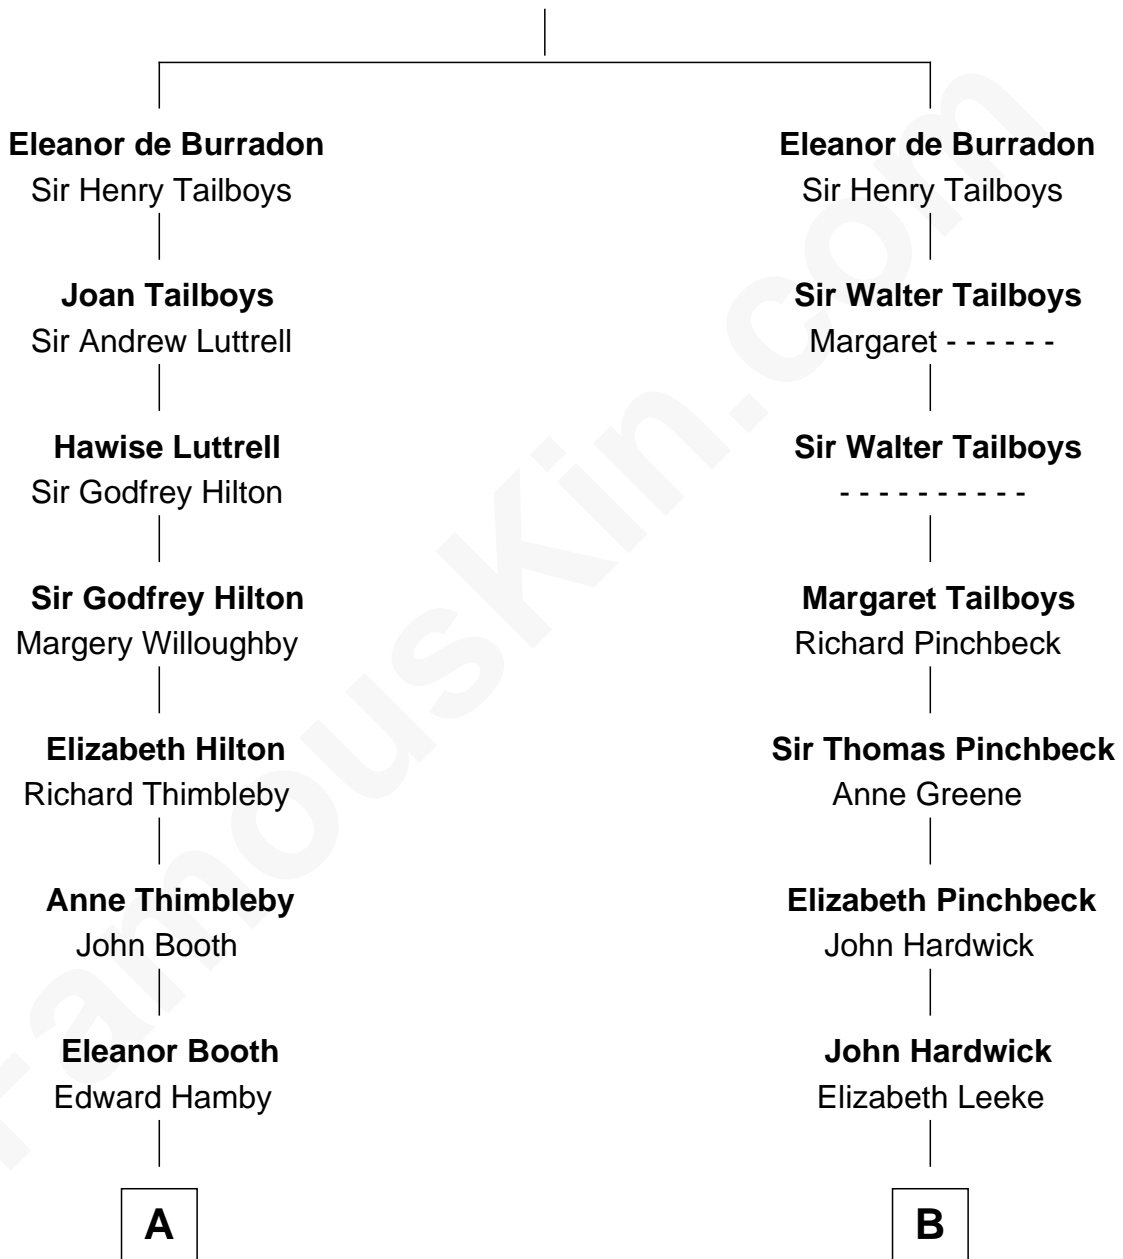

# FamousKin.com Relationship Chart of

**Elisabeth Shue**

*TV and Movie Actress*

20th cousin 1 time removed of

**Queen Elizabeth II**

*Queen of the United Kingdom*

**Sir Gilbert de Burradon**

Elizabeth de Umfreville

**C**

**Emily Almira Dyer**  
Alexander Hunter Gunn

**Alexander Hunter Gunn**  
Harriet Grace Brewster Willcox

**Mary Brewster Gunn**  
Adoniram Judson Wells

**Anne Brewster Wells**  
James William Shue

**Elisabeth Shue**  
*TV and Movie Actress*

**Queen Elizabeth II**  
*Queen of the United Kingdom*