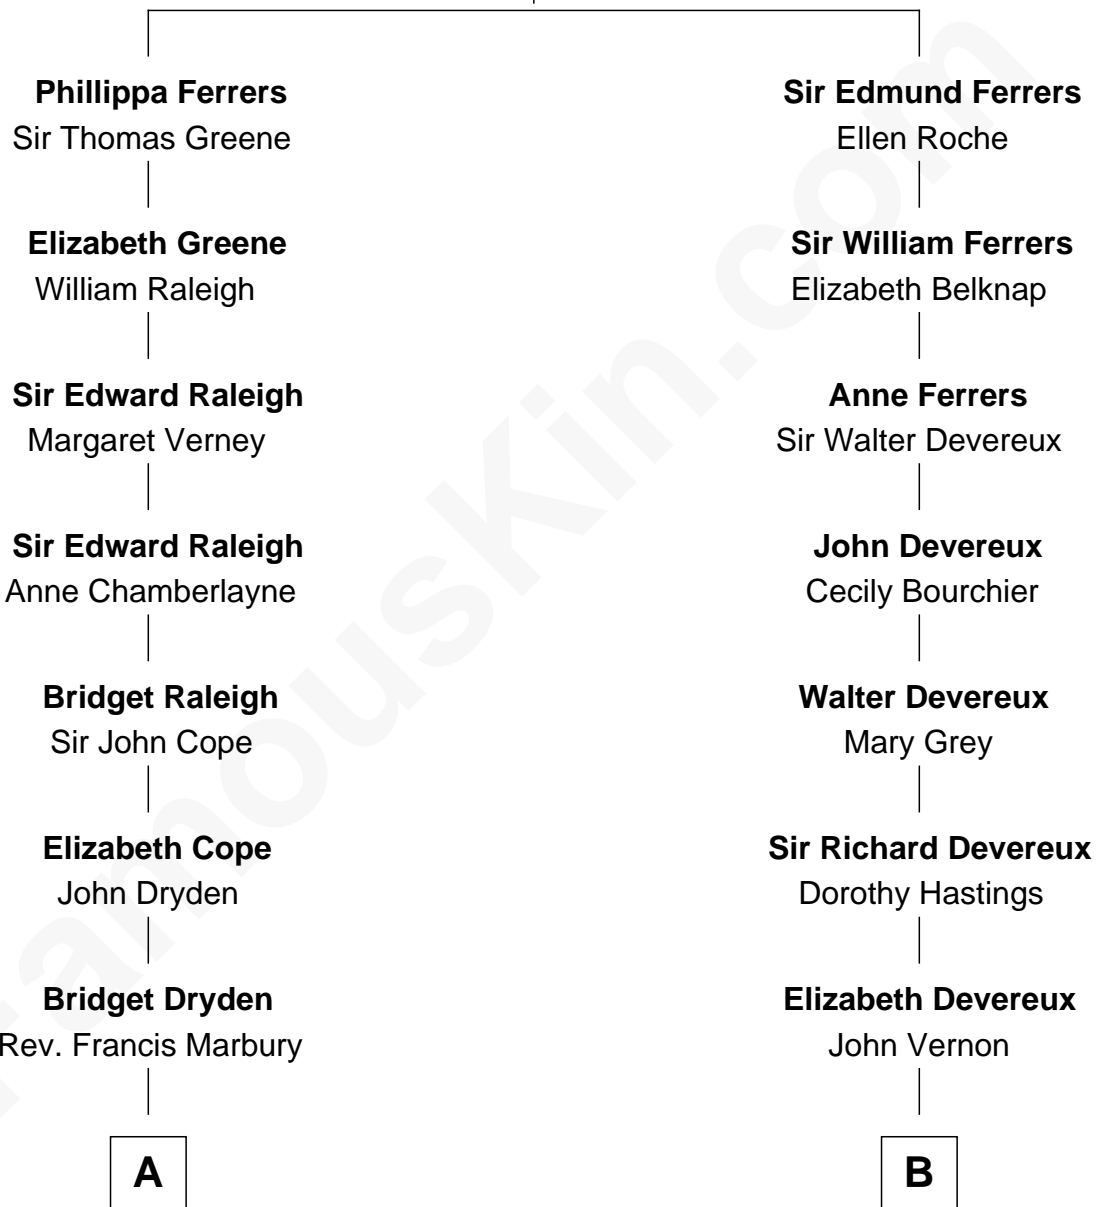

FamousKin.com Relationship Chart of

Elisabeth Shue

TV and Movie Actress

18th cousin 2 times removed of

Queen Elizabeth II

Queen of the United Kingdom

Robert de Ferrers
Margaret Despencer

C

Alexander Hunter Gunn
Harriet Grace Brewster Willcox

Mary Brewster Gunn
Adoniram Judson Wells

Anne Brewster Wells
James William Shue

Elisabeth Shue
TV and Movie Actress

D

Elizabeth Bowes-Lyon
George VI, King of the United Kingdom

Queen Elizabeth II
Queen of the United Kingdom

FamousKin.com