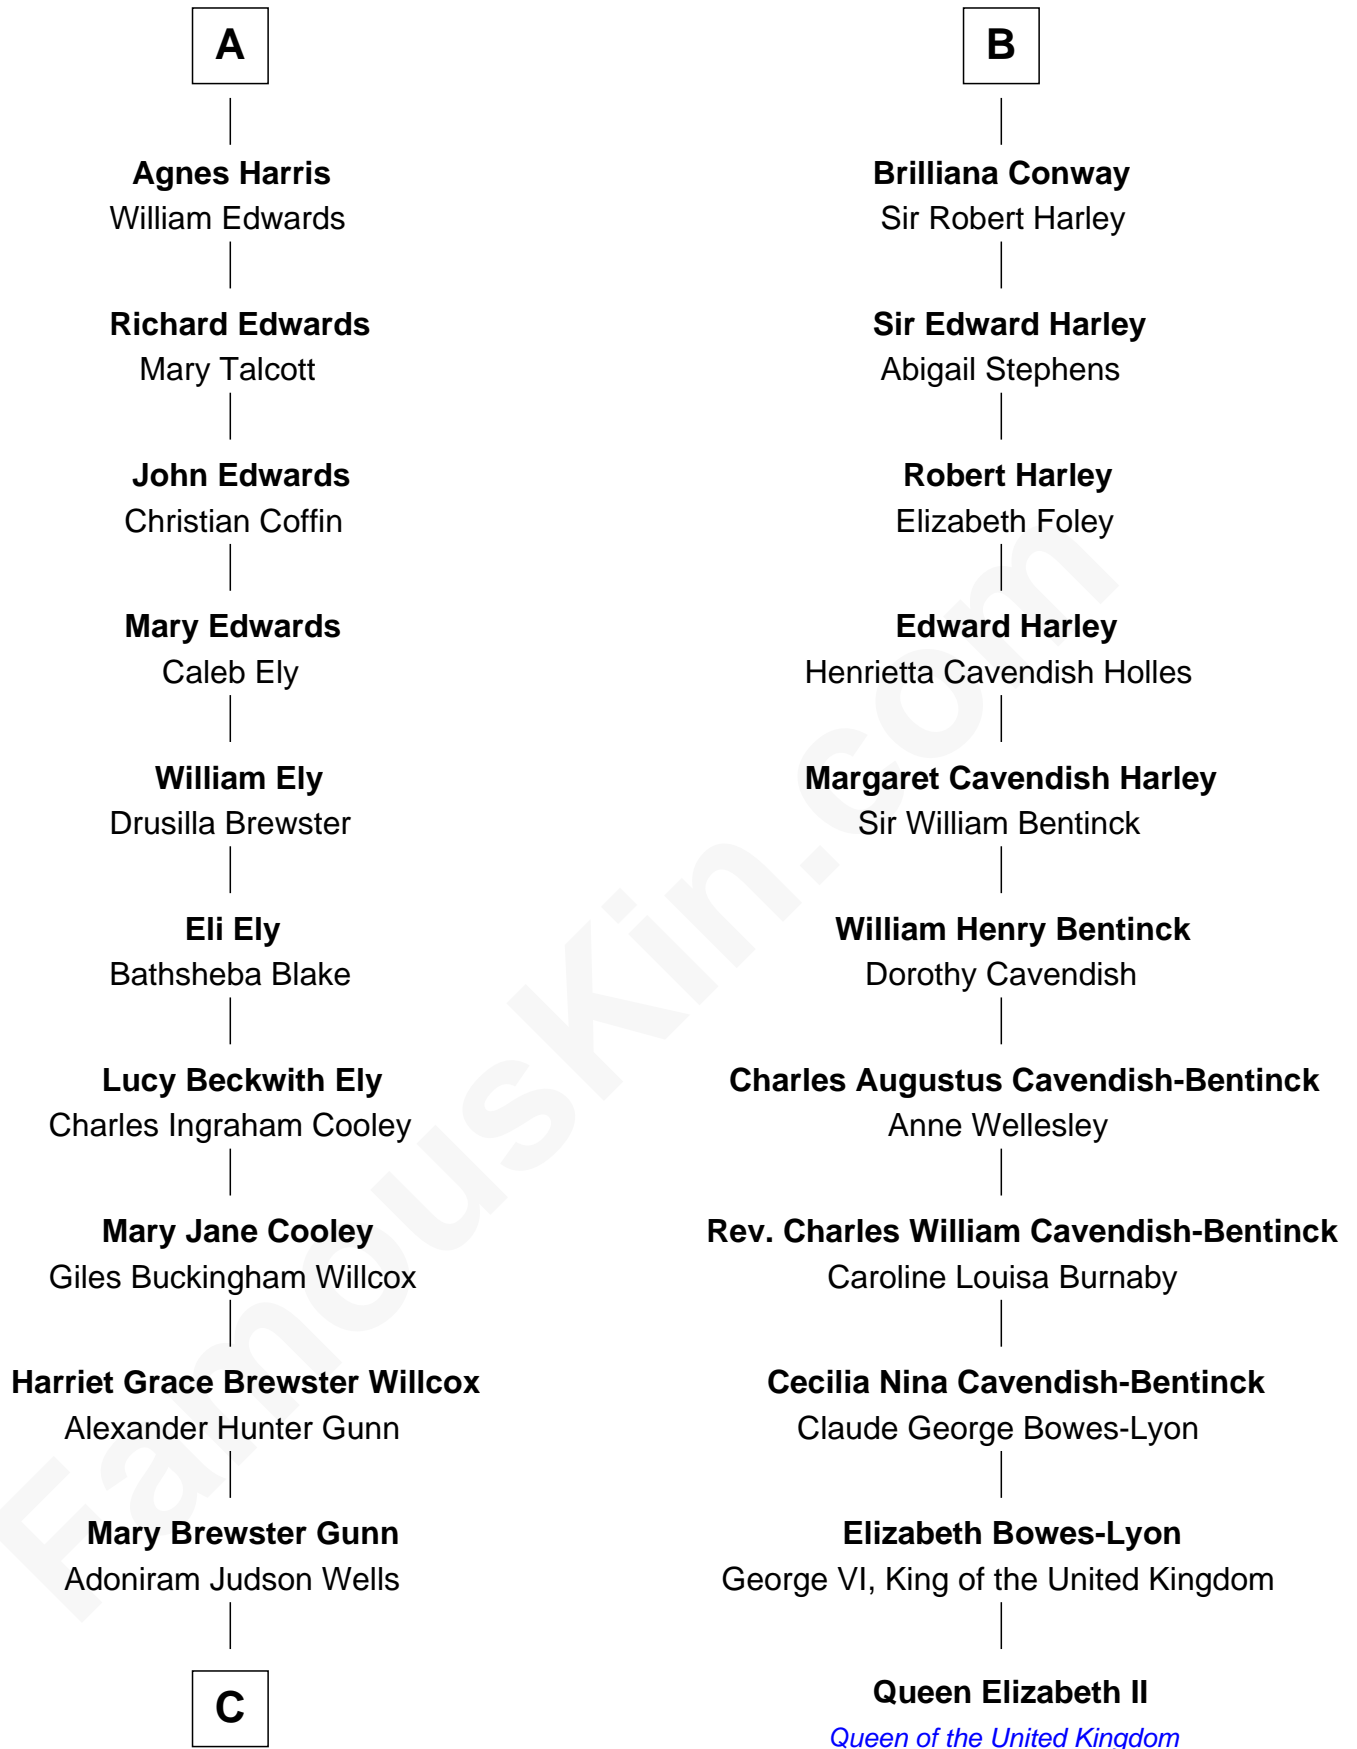

FamousKin.com Relationship Chart of

Elisabeth Shue

TV and Movie Actress

17th cousin 1 time removed of

Queen Elizabeth II

Queen of the United Kingdom

C

Anne Brewster Wells

James William Shue

Elisabeth Shue

TV and Movie Actress

FamousKin.com