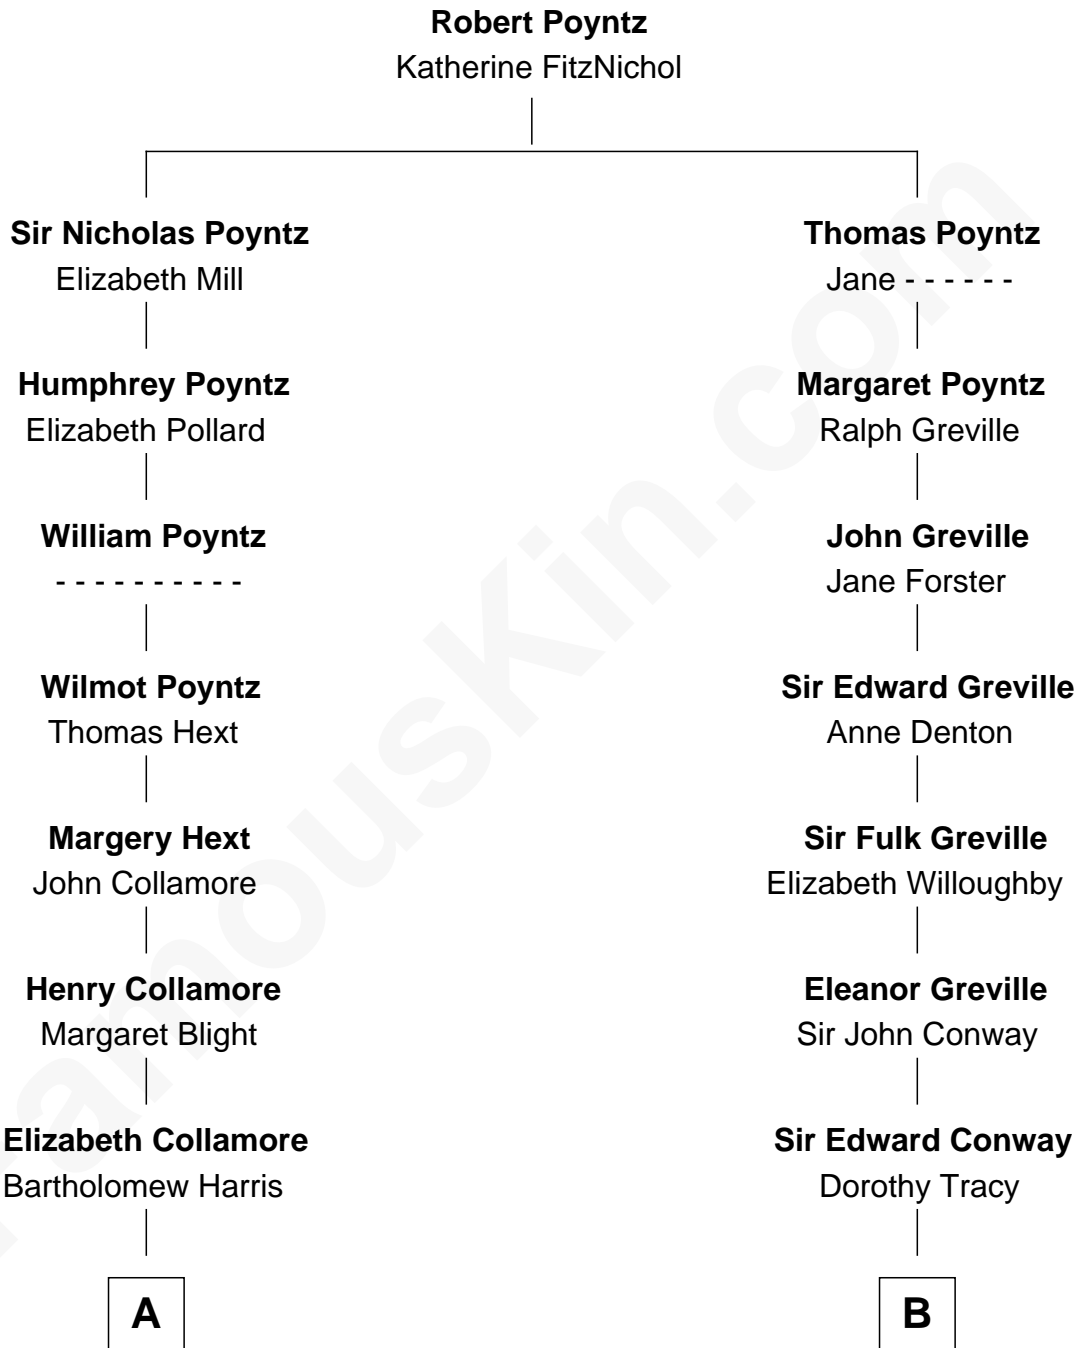

FamousKin.com Relationship Chart of

Elisabeth Shue

TV and Movie Actress

17th cousin 1 time removed of

Queen Elizabeth II

Queen of the United Kingdom

C

Anne Brewster Wells

James William Shue

Elisabeth Shue

TV and Movie Actress

FamousKin.com