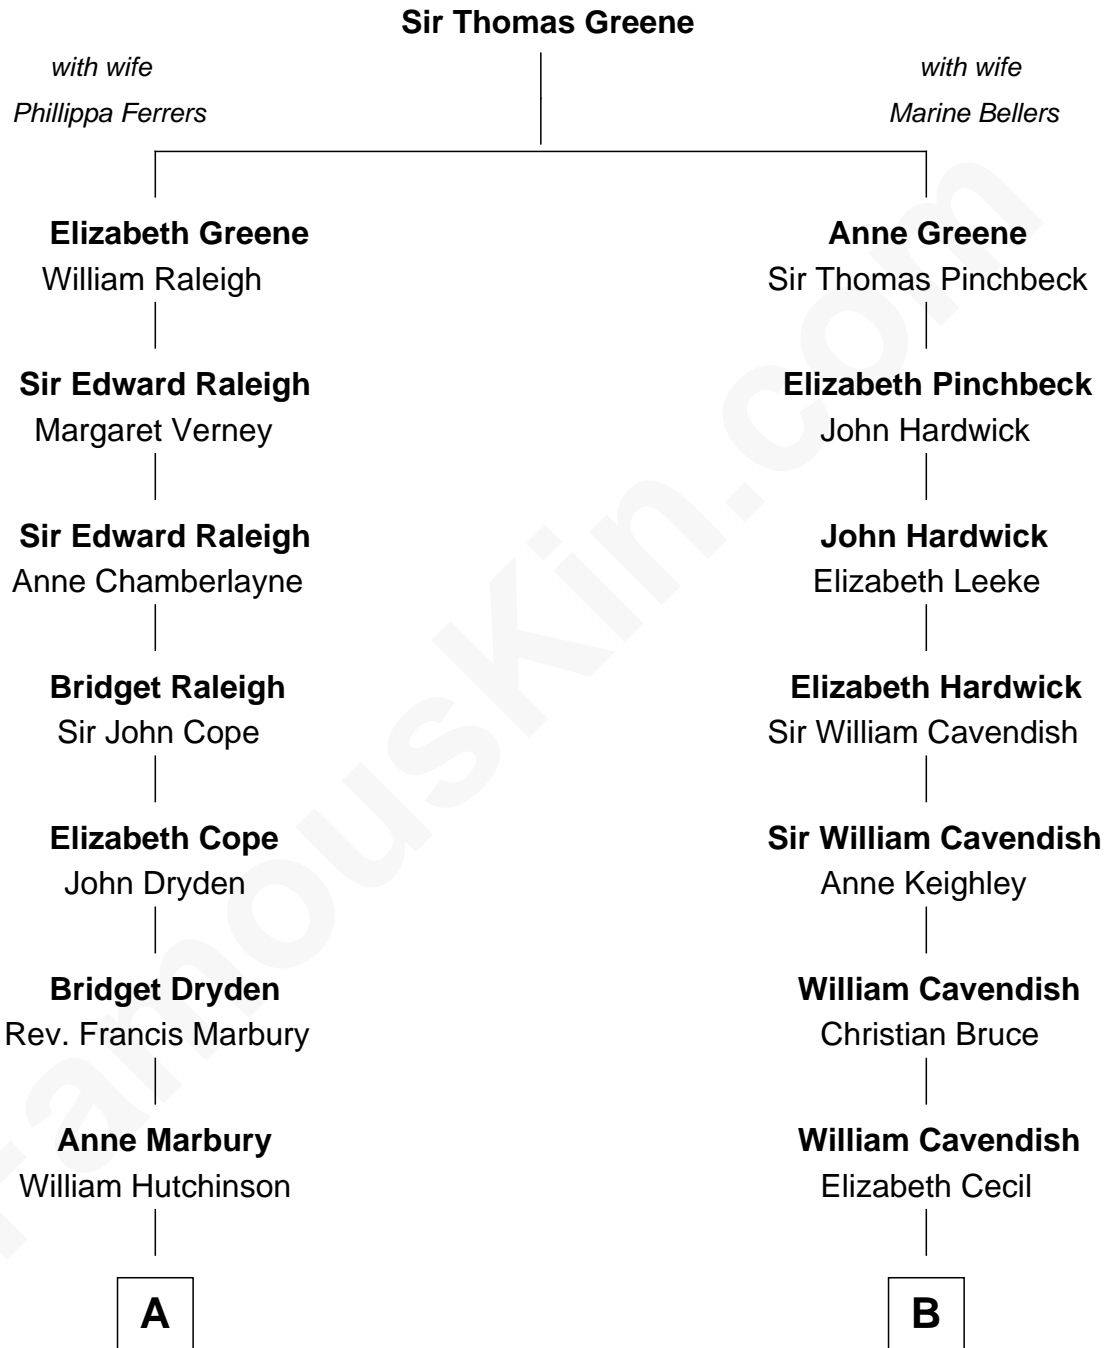

FamousKin.com Relationship Chart of

Elisabeth Shue

TV and Movie Actress

16th cousin 3 times removed of

Queen Elizabeth II

Queen of the United Kingdom

C

—
Mary Brewster Gunn
Adoniram Judson Wells

—
Anne Brewster Wells
James William Shue

—
Elisabeth Shue
TV and Movie Actress

FamousKin.com