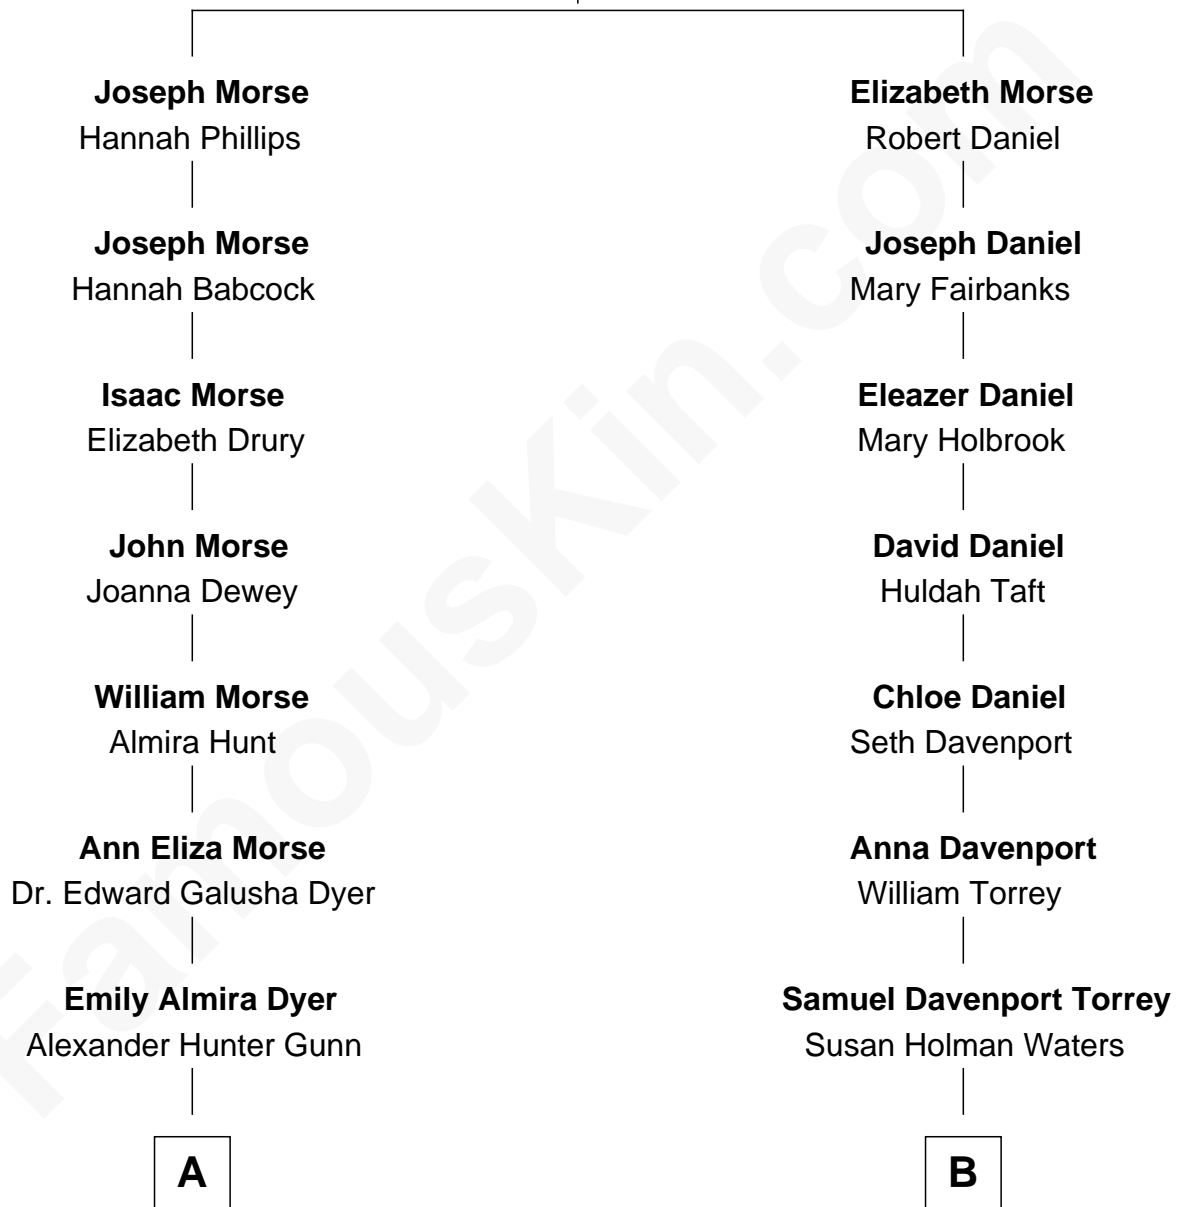

# FamousKin.com Relationship Chart of

**Elisabeth Shue**

*TV and Movie Actress*

10th cousin 1 time removed of

**Bob Taft**

*67th Governor of Ohio*

**Samuel Morse**  
Elizabeth Jasper

**A**

**Alexander Hunter Gunn**  
Harriet Grace Brewster Willcox

**Mary Brewster Gunn**  
Adoniram Judson Wells

**Anne Brewster Wells**  
James William Shue

**Elisabeth Shue**  
*TV and Movie Actress*

**B**

**Louisa Maria Torrey**  
Alphonso Taft

**William Howard Taft**  
Helen Louise Herron

**Robert Alphonso Taft**  
Martha Wheaton Bowers

**Robert Alphonso Taft**  
Blanca Duncan Noël

**Bob Taft**  
*67th Governor of Ohio*