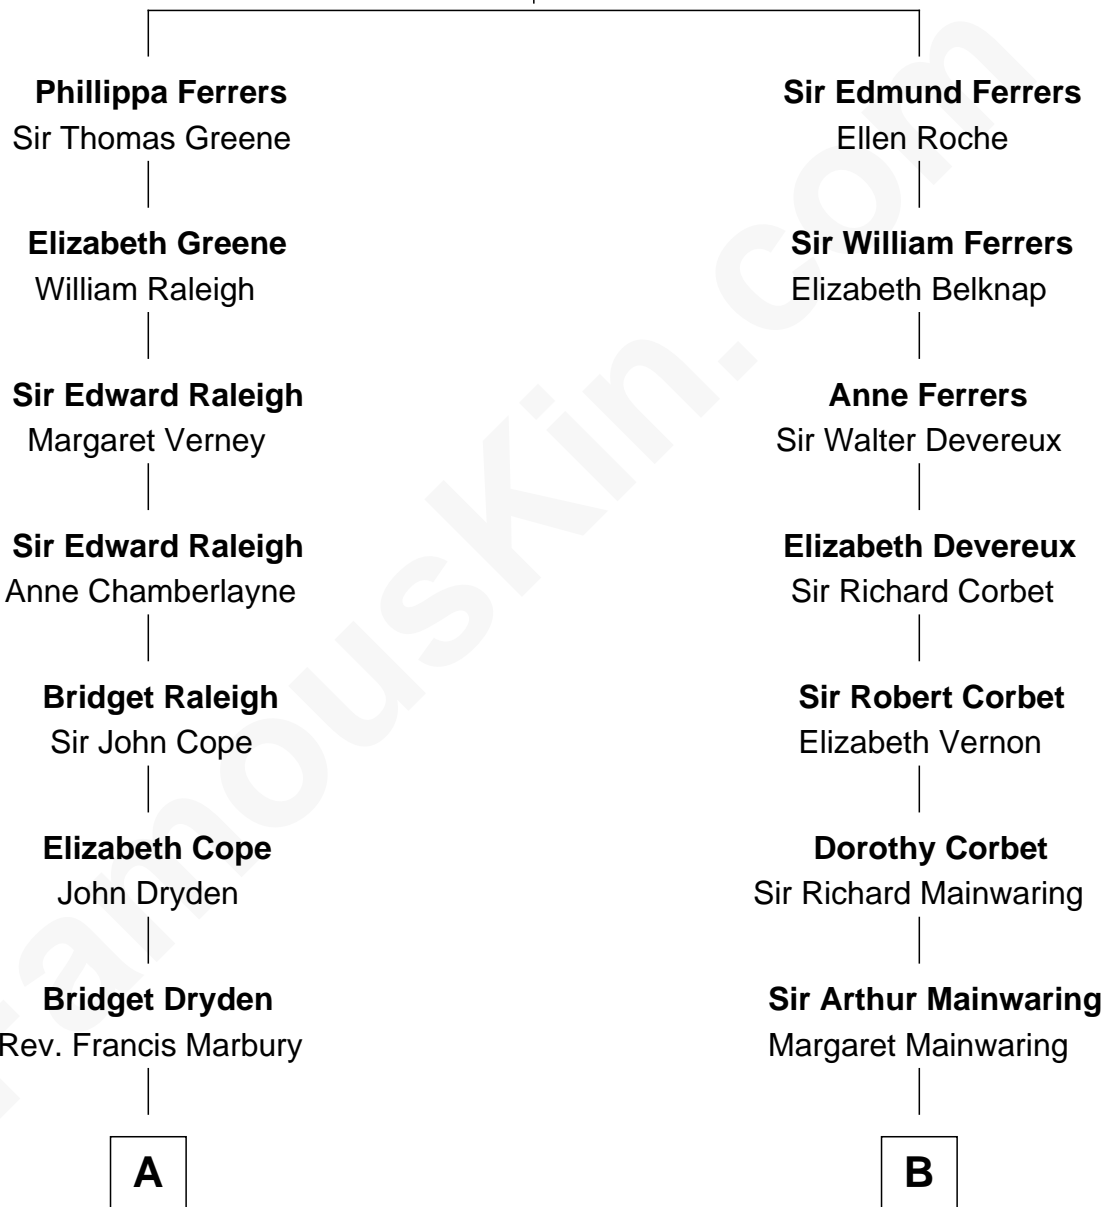

FamousKin.com Relationship Chart of

Elisabeth Shue

TV and Movie Actress

18th cousin 2 times removed of

Henry Sturgis Morgan

Co-Founder of Morgan Stanley

Robert de Ferrers
Margaret Despencer

C

Alexander Hunter Gunn
Harriet Grace Brewster Willcox

Mary Brewster Gunn
Adoniram Judson Wells

Anne Brewster Wells
James William Shue

Elisabeth Shue
TV and Movie Actress

D

John Pierpont Morgan
Jane Norton Grew