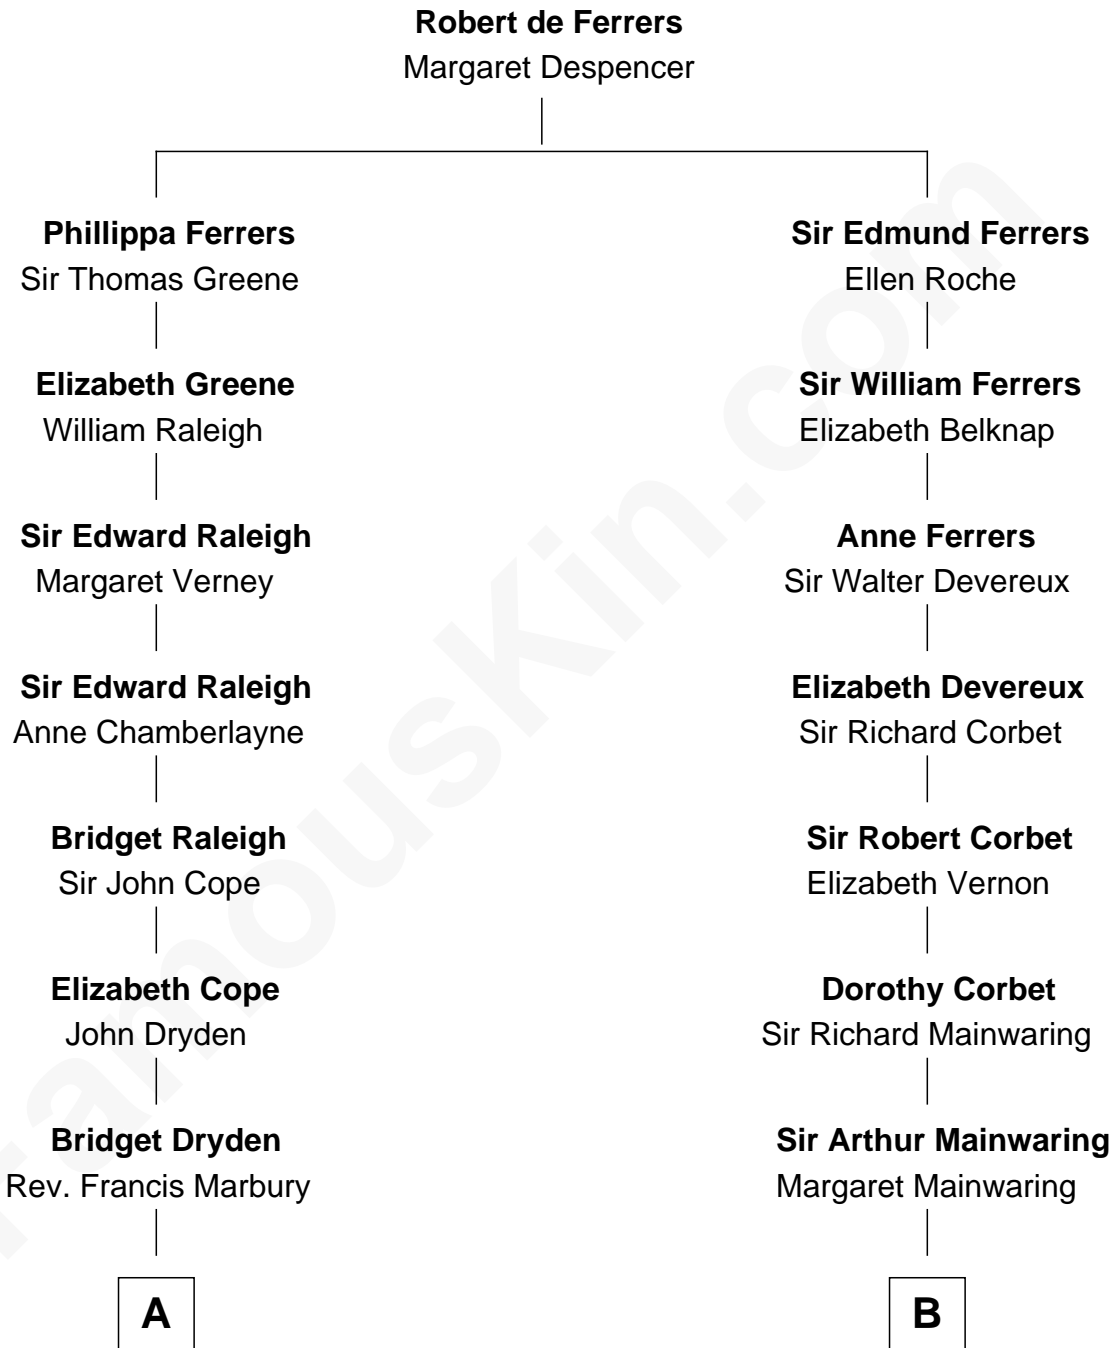

## Relationship Chart of

**Elisabeth Shue**

*TV and Movie Actress*

17th cousin 3 times removed of

**J.P. Morgan, Jr.**

*American Banker and Philanthropist*

**C**

**Alexander Hunter Gunn**  
Harriet Grace Brewster Willcox

**Mary Brewster Gunn**  
Adoniram Judson Wells

**Anne Brewster Wells**  
James William Shue

**Elisabeth Shue**  
*TV and Movie Actress*

FamousKin.com