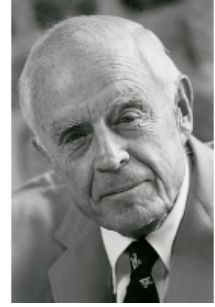

FamousKin.com Relationship Chart of

Elisabeth Shue

TV and Movie Actress

9th cousin 1 time removed of

Thomas J. Watson, Jr.

President and CEO of I.B.M.

A

Mary Brewster Gunn
Adoniram Judson Wells

Anne Brewster Wells
James William Shue

Elisabeth Shue
TV and Movie Actress

B

John Broadwell
Margaretta Embree

Mary Jeannette Broadwell
Arthur Melville Kittredge

Mary Jeannette Kittredge
Thomas John Watson

Thomas J. Watson, Jr.
President and CEO of I.B.M.