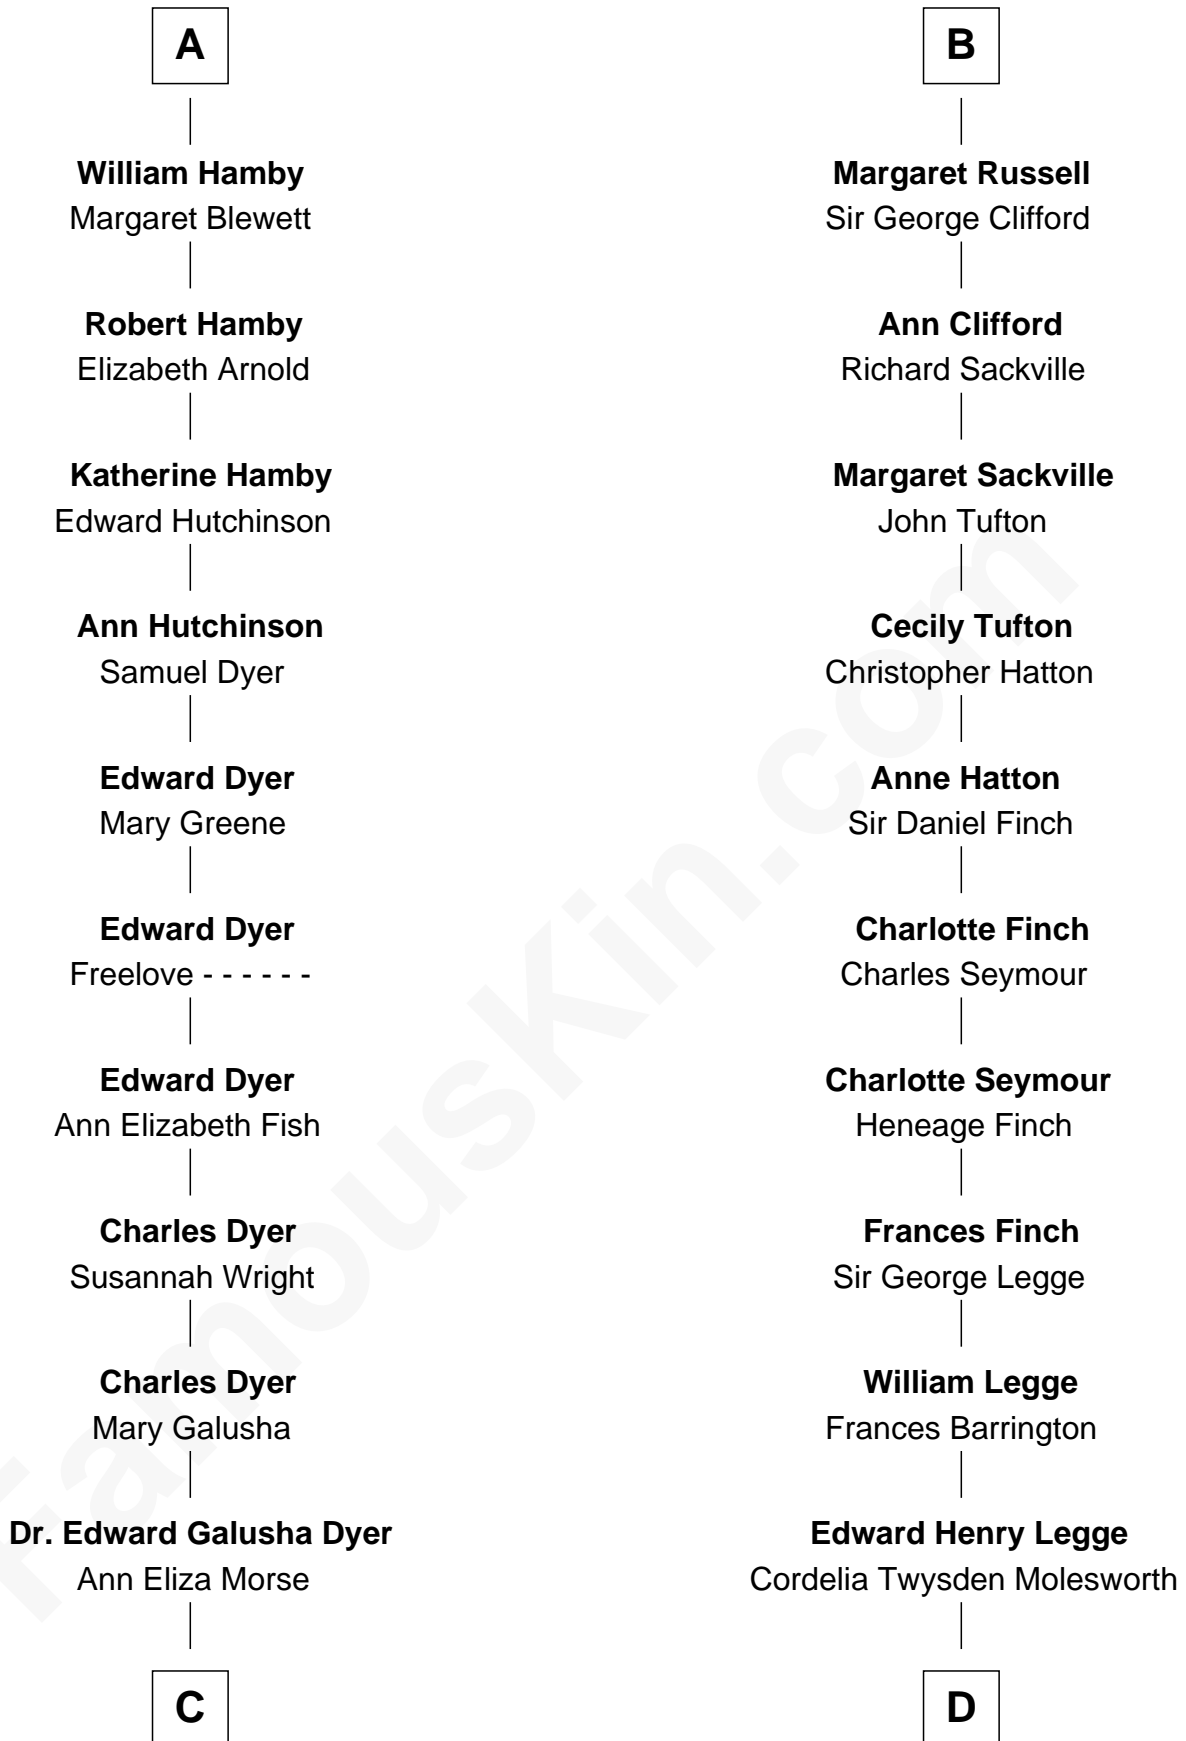

FamousKin.com

Relationship Chart of

Elisabeth Shue

TV and Movie Actress

20th cousin 1 time removed of

Kit Harington

TV Actor - "Game of Thrones"

Sir Philip le Despencer

Sir Philip le Despencer

Elizabeth - - - - -

Sir Philip le Despencer

Elizabeth de Tibetot

Margery Despencer

Sir Roger Wentworth

Henry Wentworth

Elizabeth Howard

Margery Wentworth

Sir William Waldegrave

Margaret Waldegrave

Sir John St. John

Margaret St. John

Sir Francis Russell

B

C

Emily Almira Dyer
Alexander Hunter Gunn

Alexander Hunter Gunn
Harriet Grace Brewster Willcox

Mary Brewster Gunn
Adoniram Judson Wells

Anne Brewster Wells
James William Shue

Elisabeth Shue
TV and Movie Actress