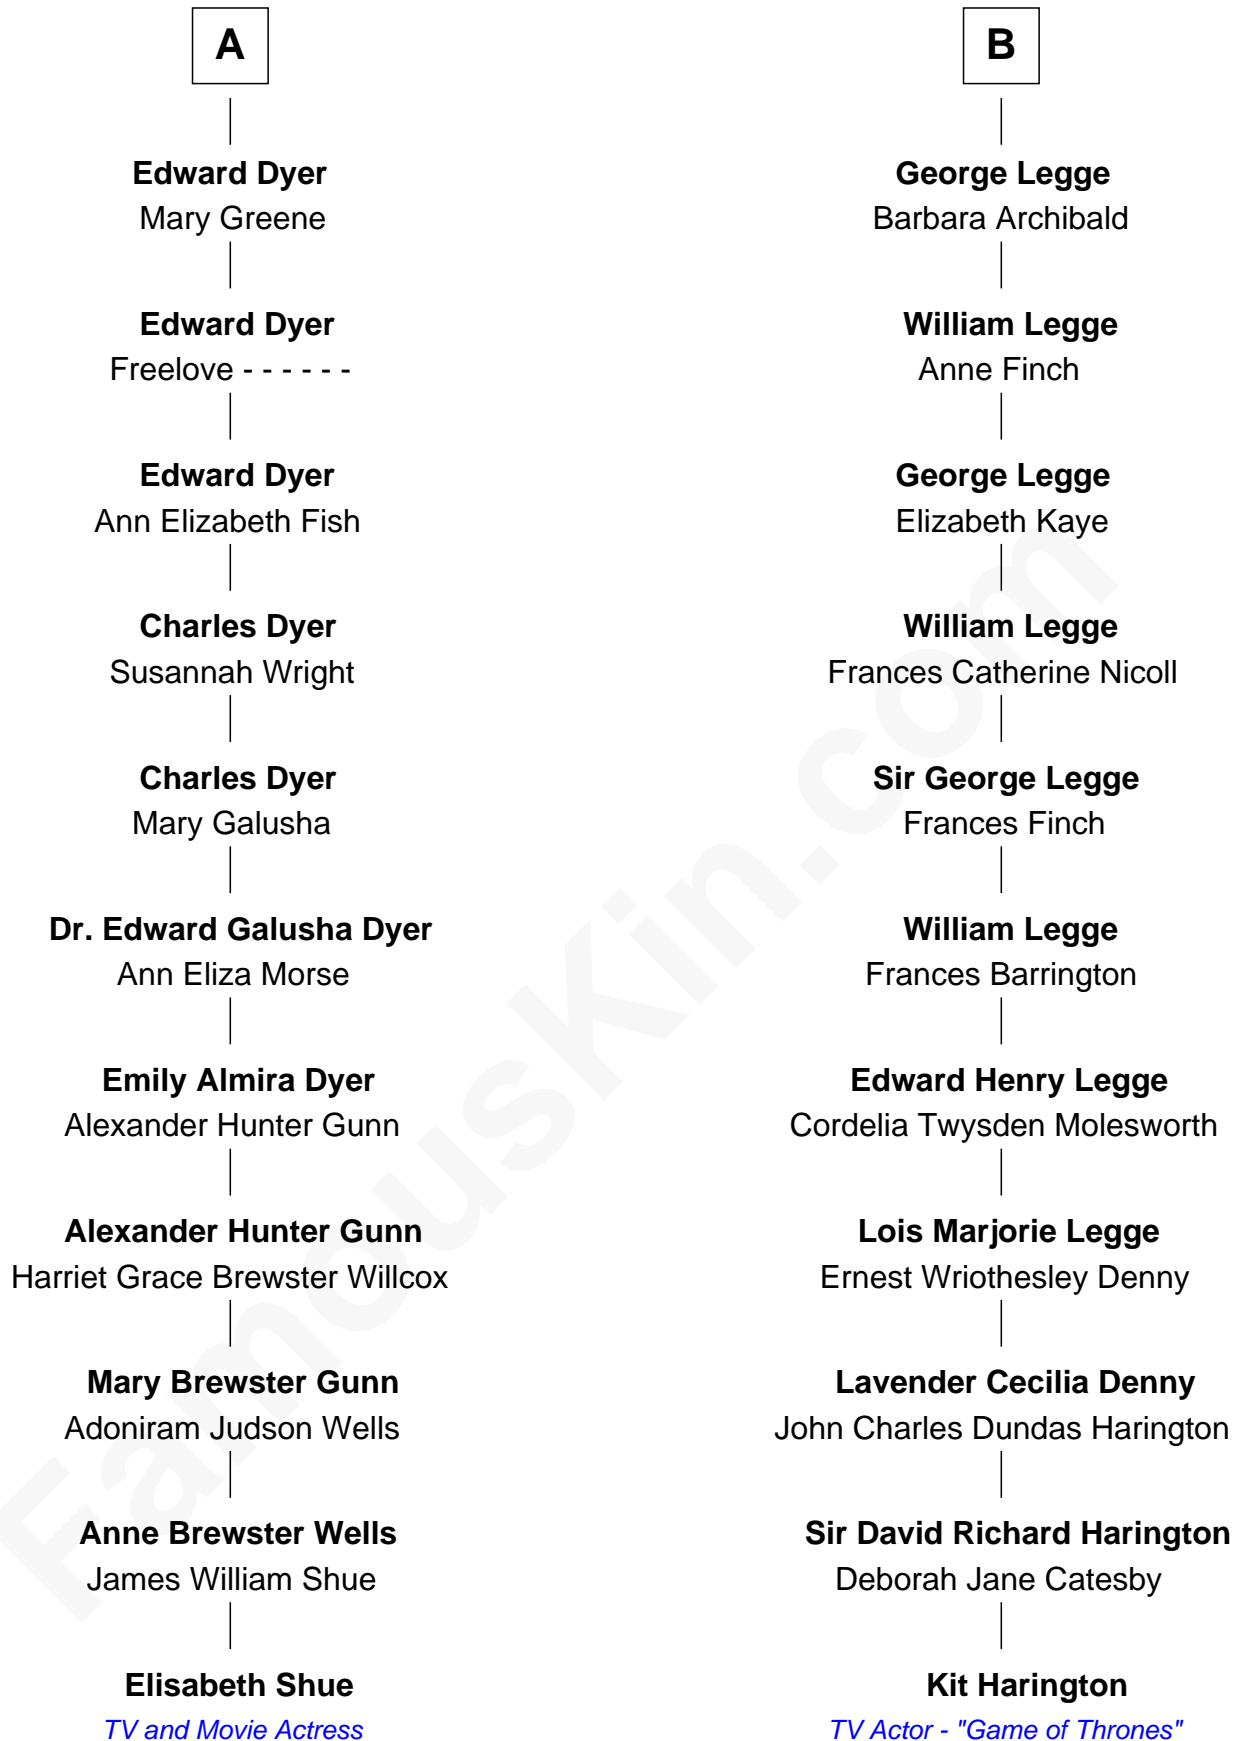

FamousKin.com Relationship Chart of

Elisabeth Shue

TV and Movie Actress

17th cousin of

Kit Harington

TV Actor - "Game of Thrones"

Sir Thomas Blount

*with wife
Agnes Hawley*

Robert Washington

Anne Marbury

William Hutchinson

Lawrence Washington

Margaret Butler

Edward Hutchinson

Katherine Hamby

Sir William Washington

Anne Villiers

Ann Hutchinson

Samuel Dyer

Elizabeth Washington

Col. William Legge

A

B

Elisabeth Shue photo by [Joi](#) ([CC BY-SA 3.0](#))

Kit Harington photo by [Gage Skidmore](#) ([CC BY-SA 2.0](#))