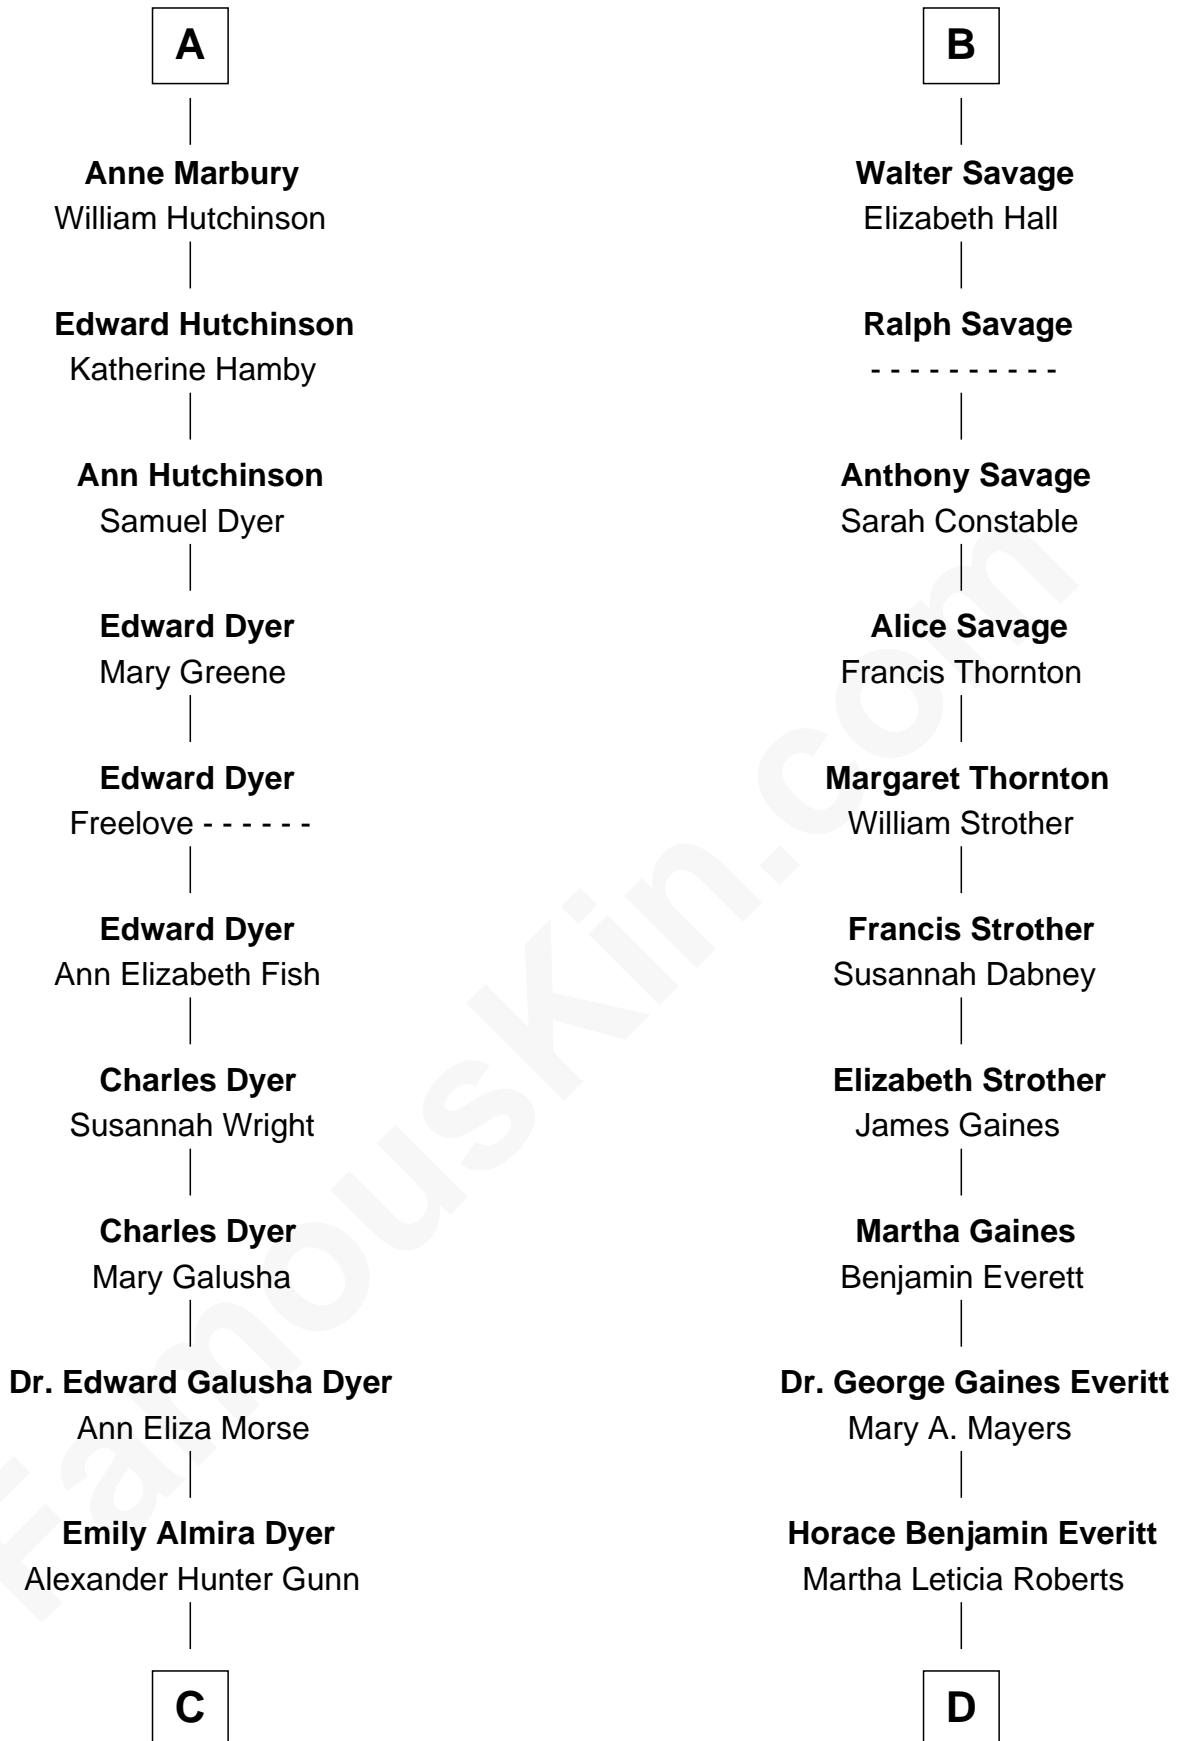

# FamousKin.com Relationship Chart of

**Elisabeth Shue**

*TV and Movie Actress*

19th cousin 1 time removed of

**William H. Macy**

*TV and Movie Actor*

**Robert de Ferrers**  
Margaret Despencer

**Phillippa Ferrers**  
Sir Thomas Greene

**A**

**Sir Edmund Ferrers**  
Ellen Roche

**Margaret Ferrers**  
John de Beauchamp

**Sir Richard de Beauchamp**  
Elizabeth Stafford

**Anne de Beauchamp**  
Sir Richard Lygon

**Sir Richard Lygon**  
Margaret Greville

**Anne Lygon**  
Sir Christopher Savage

**Francis Savage**  
Anne Sheldon

**B**

**C**

**Alexander Hunter Gunn**  
Harriet Grace Brewster Willcox

**Mary Brewster Gunn**  
Adoniram Judson Wells

**Anne Brewster Wells**  
James William Shue