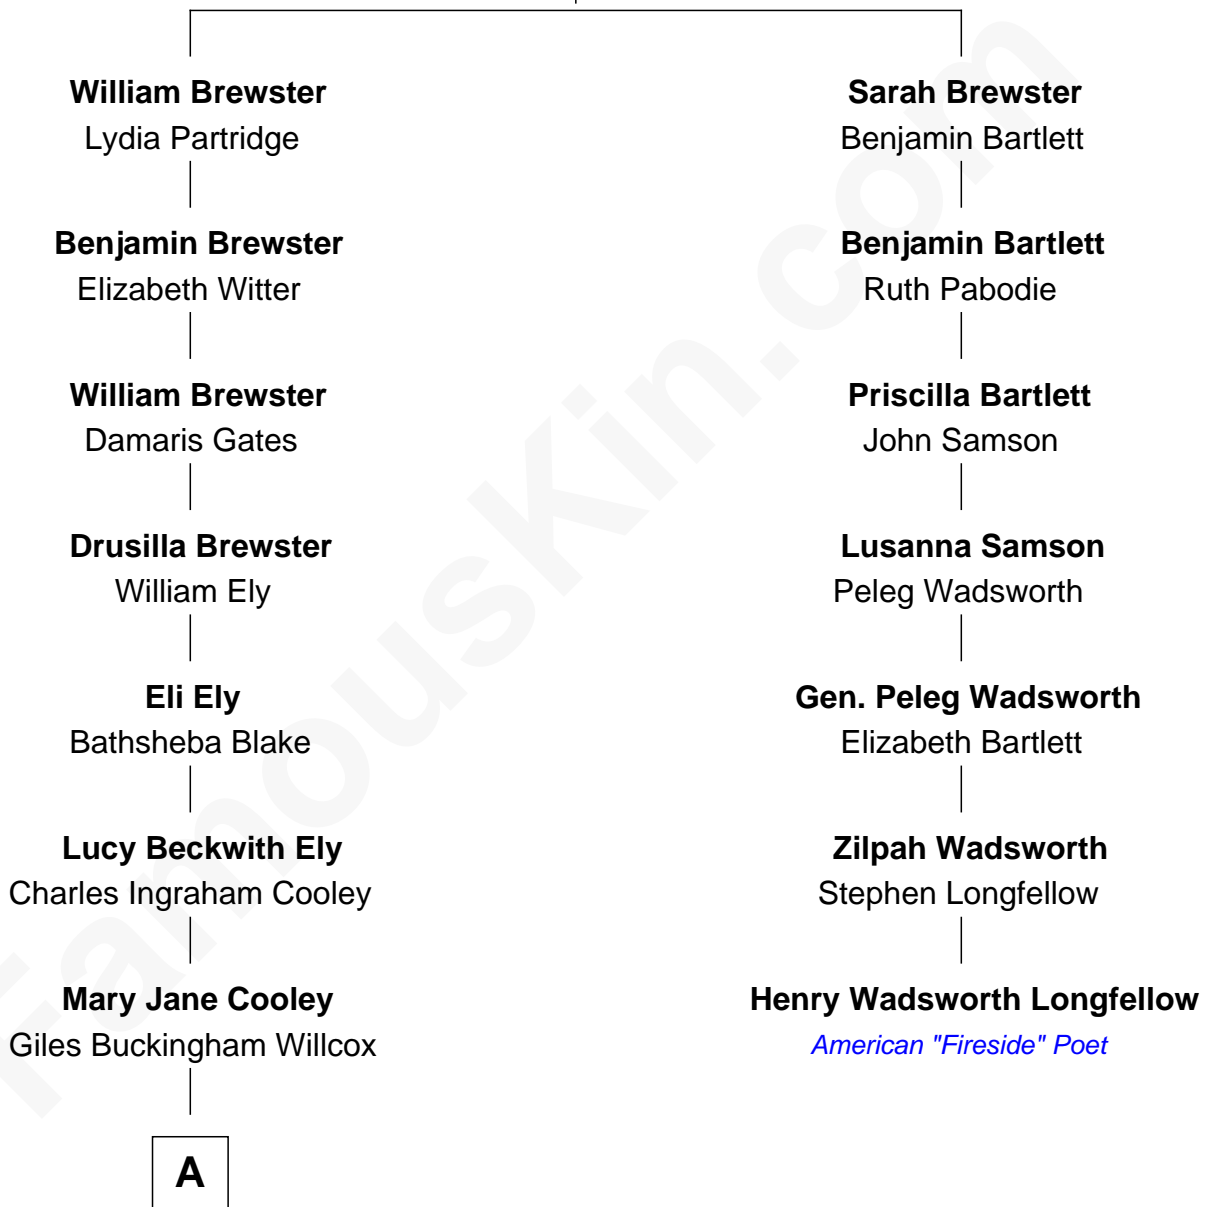

FamousKin.com Relationship Chart of

Elisabeth Shue

TV and Movie Actress

6th cousin 4 times removed of

Henry Wadsworth Longfellow

American "Fireside" Poet

Love Brewster

Sarah Collier

A

Harriet Grace Brewster Willcox

Alexander Hunter Gunn

Mary Brewster Gunn

Adoniram Judson Wells

Anne Brewster Wells

James William Shue

Elisabeth Shue