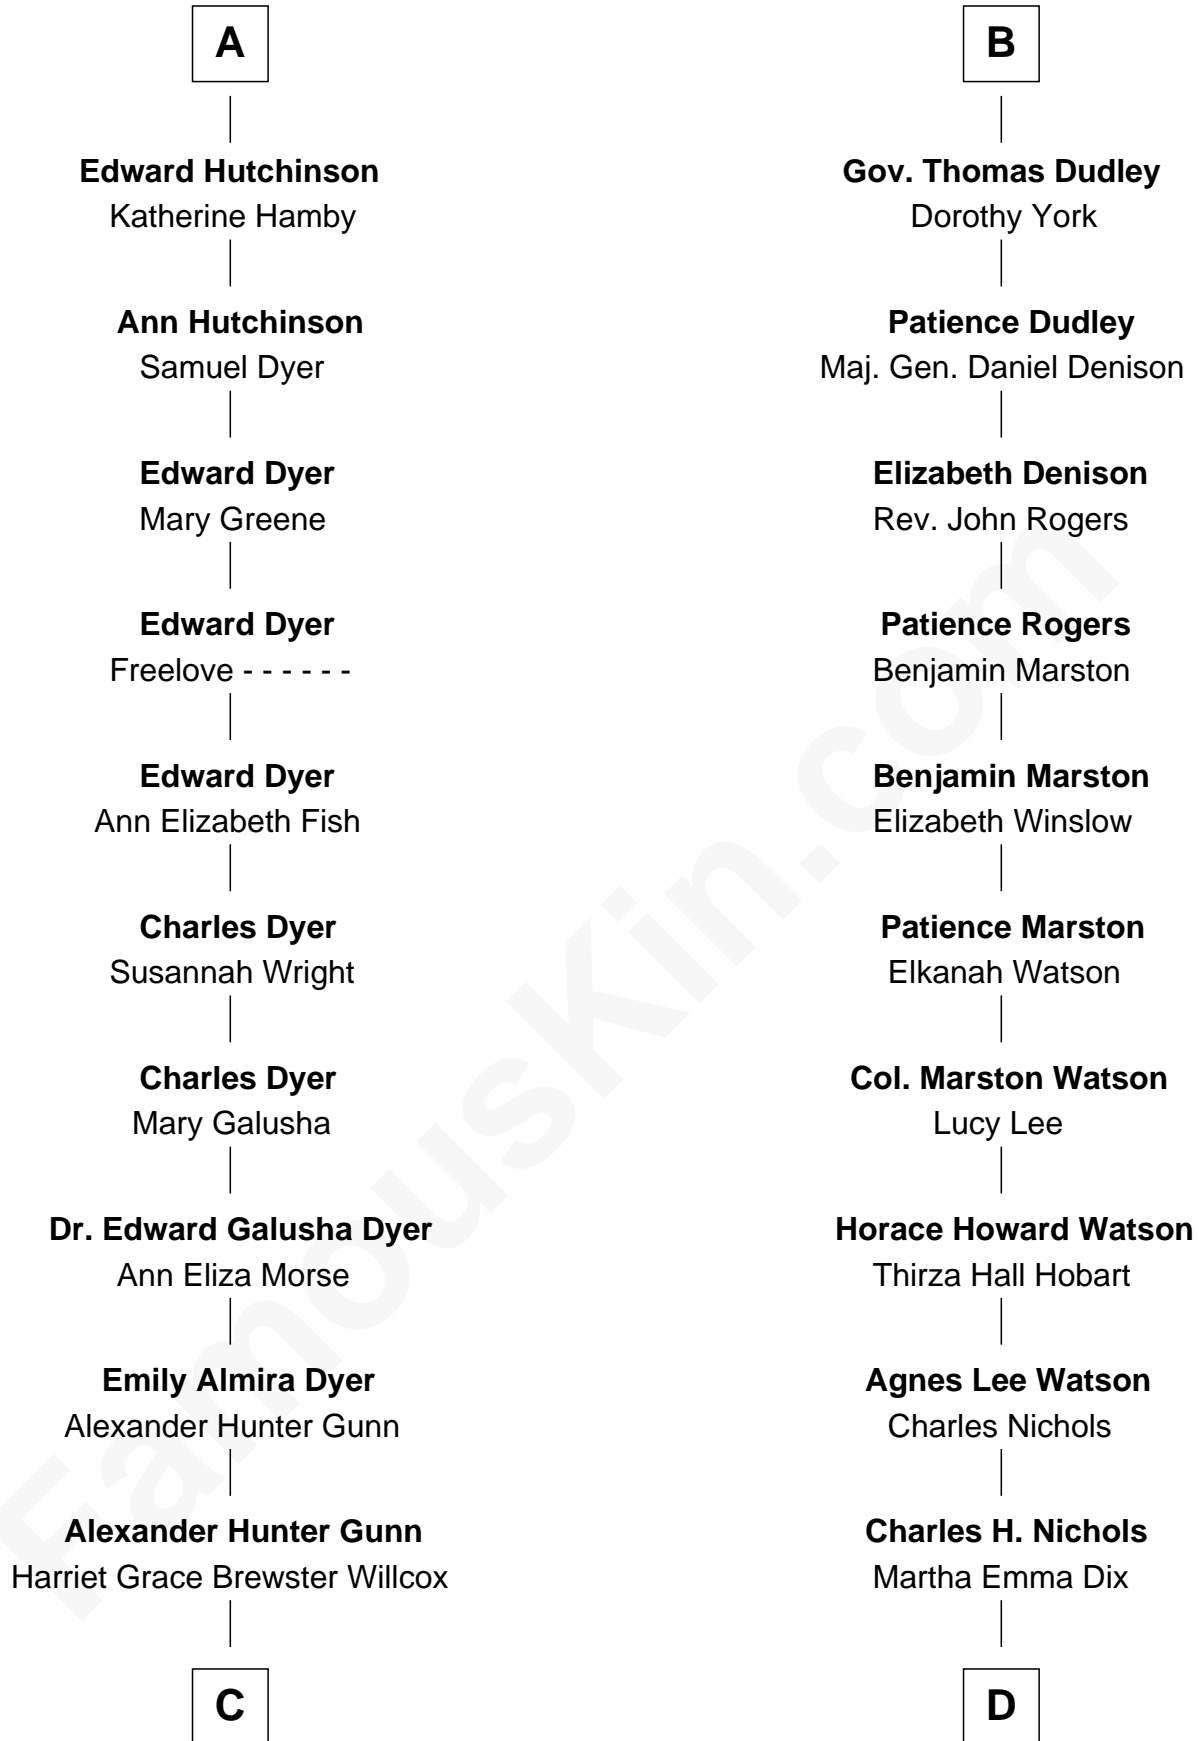

FamousKin.com Relationship Chart of

Elisabeth Shue

TV and Movie Actress

19th cousin 1 time removed of

John Cena

Movie Actor and WWE Pro Wrestler

Sir Walter Blount

Sancha de Ayala

C

Mary Brewster Gunn
Adoniram Judson Wells

Anne Brewster Wells
James William Shue

Elisabeth Shue
TV and Movie Actress

D

Charles Nichols
Julia Ellen Skelton

Natalie Nichols
Ulysses John Lupien

Carol Frances Lupien
John Joseph Cena