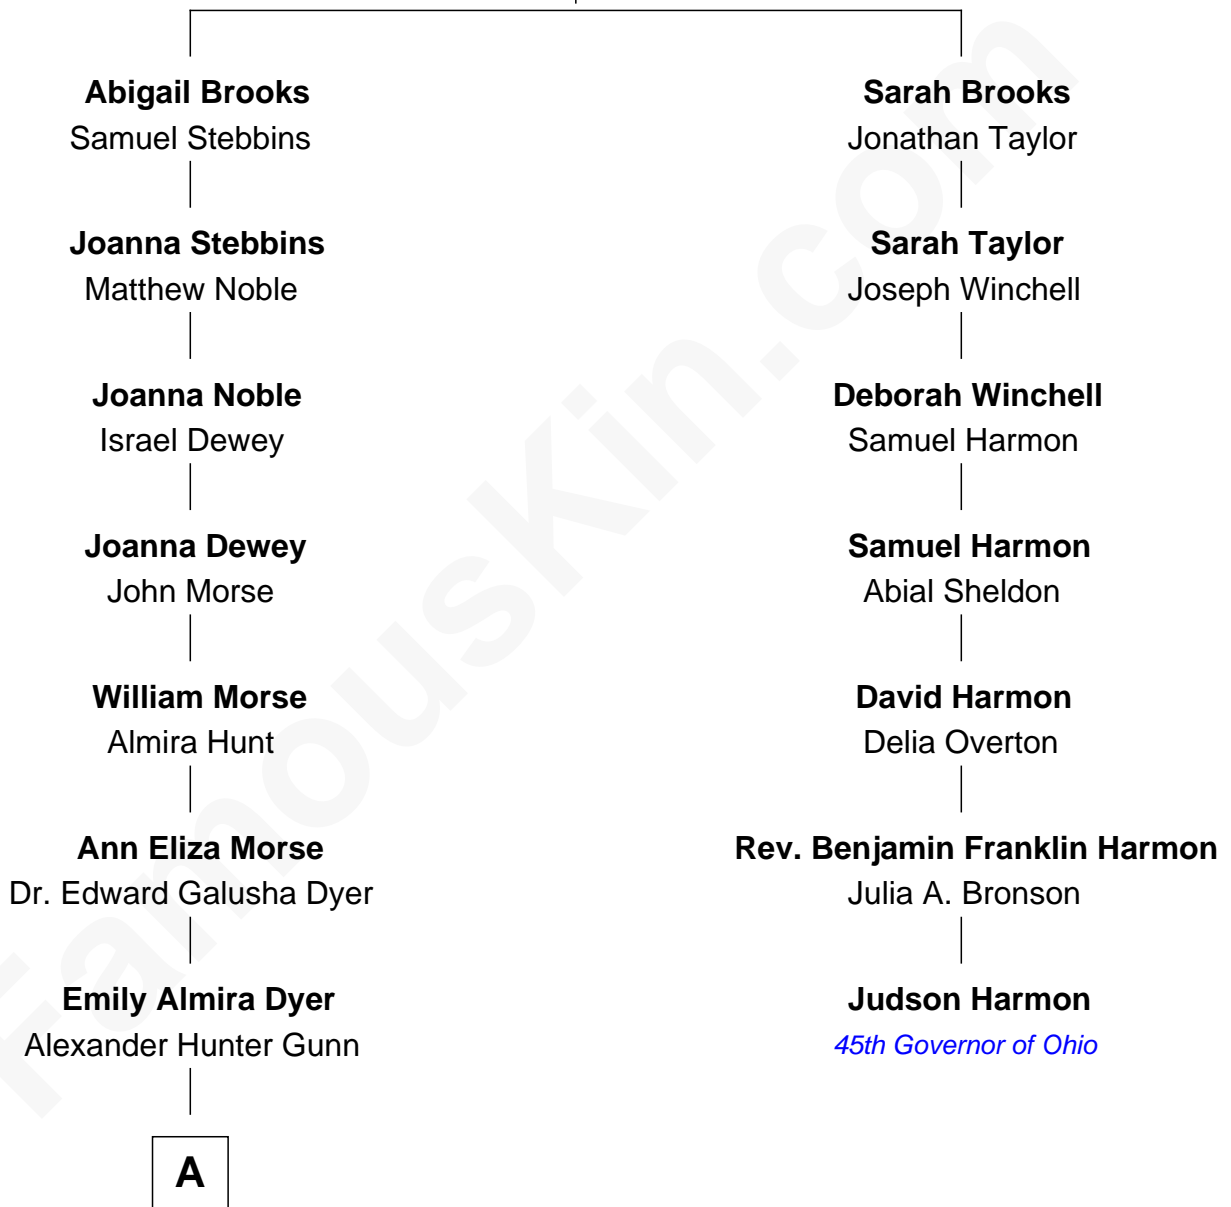

# FamousKin.com Relationship Chart of

**Elisabeth Shue**

*TV and Movie Actress*

6th cousin 4 times removed of

**Judson Harmon**

*45th Governor of Ohio*

**William Brooks**

Mary Burt

**A**

—  
**Alexander Hunter Gunn**  
Harriet Grace Brewster Willcox

—  
**Mary Brewster Gunn**  
Adoniram Judson Wells

—  
**Anne Brewster Wells**  
James William Shue

—  
**Elisabeth Shue**  
*TV and Movie Actress*