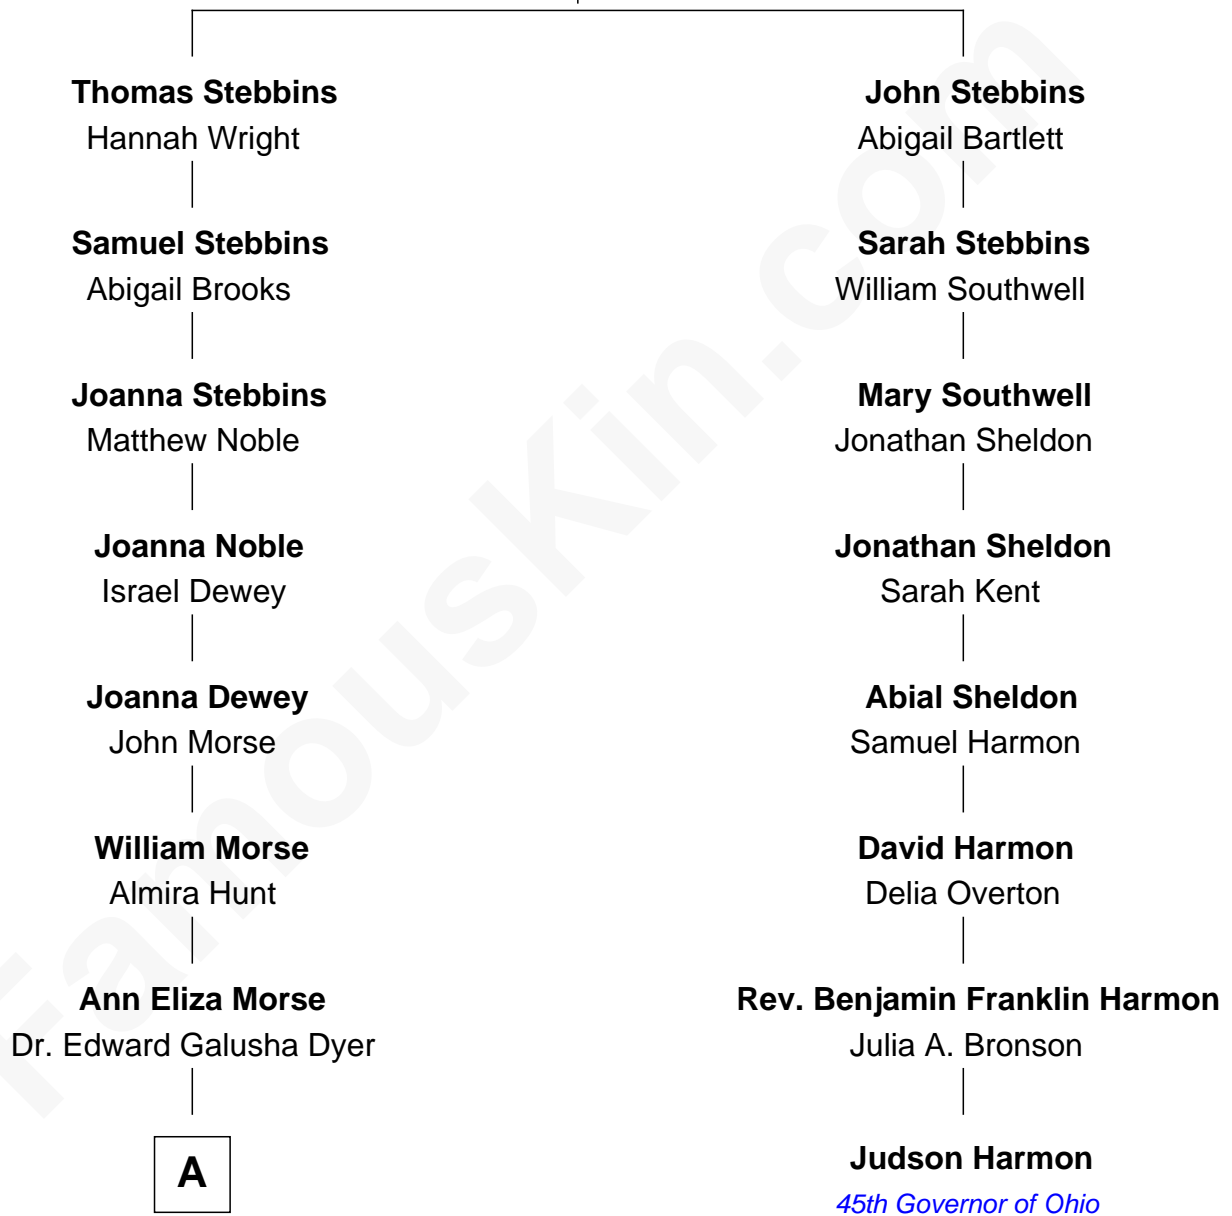

FamousKin.com Relationship Chart of

Elisabeth Shue

TV and Movie Actress

7th cousin 4 times removed of

Judson Harmon

45th Governor of Ohio

Rowland Stebbins

Sarah Whiting

A

—
Emily Almira Dyer
Alexander Hunter Gunn

—
Alexander Hunter Gunn
Harriet Grace Brewster Willcox

—
Mary Brewster Gunn
Adoniram Judson Wells

—
Anne Brewster Wells
James William Shue

—
Elisabeth Shue
TV and Movie Actress