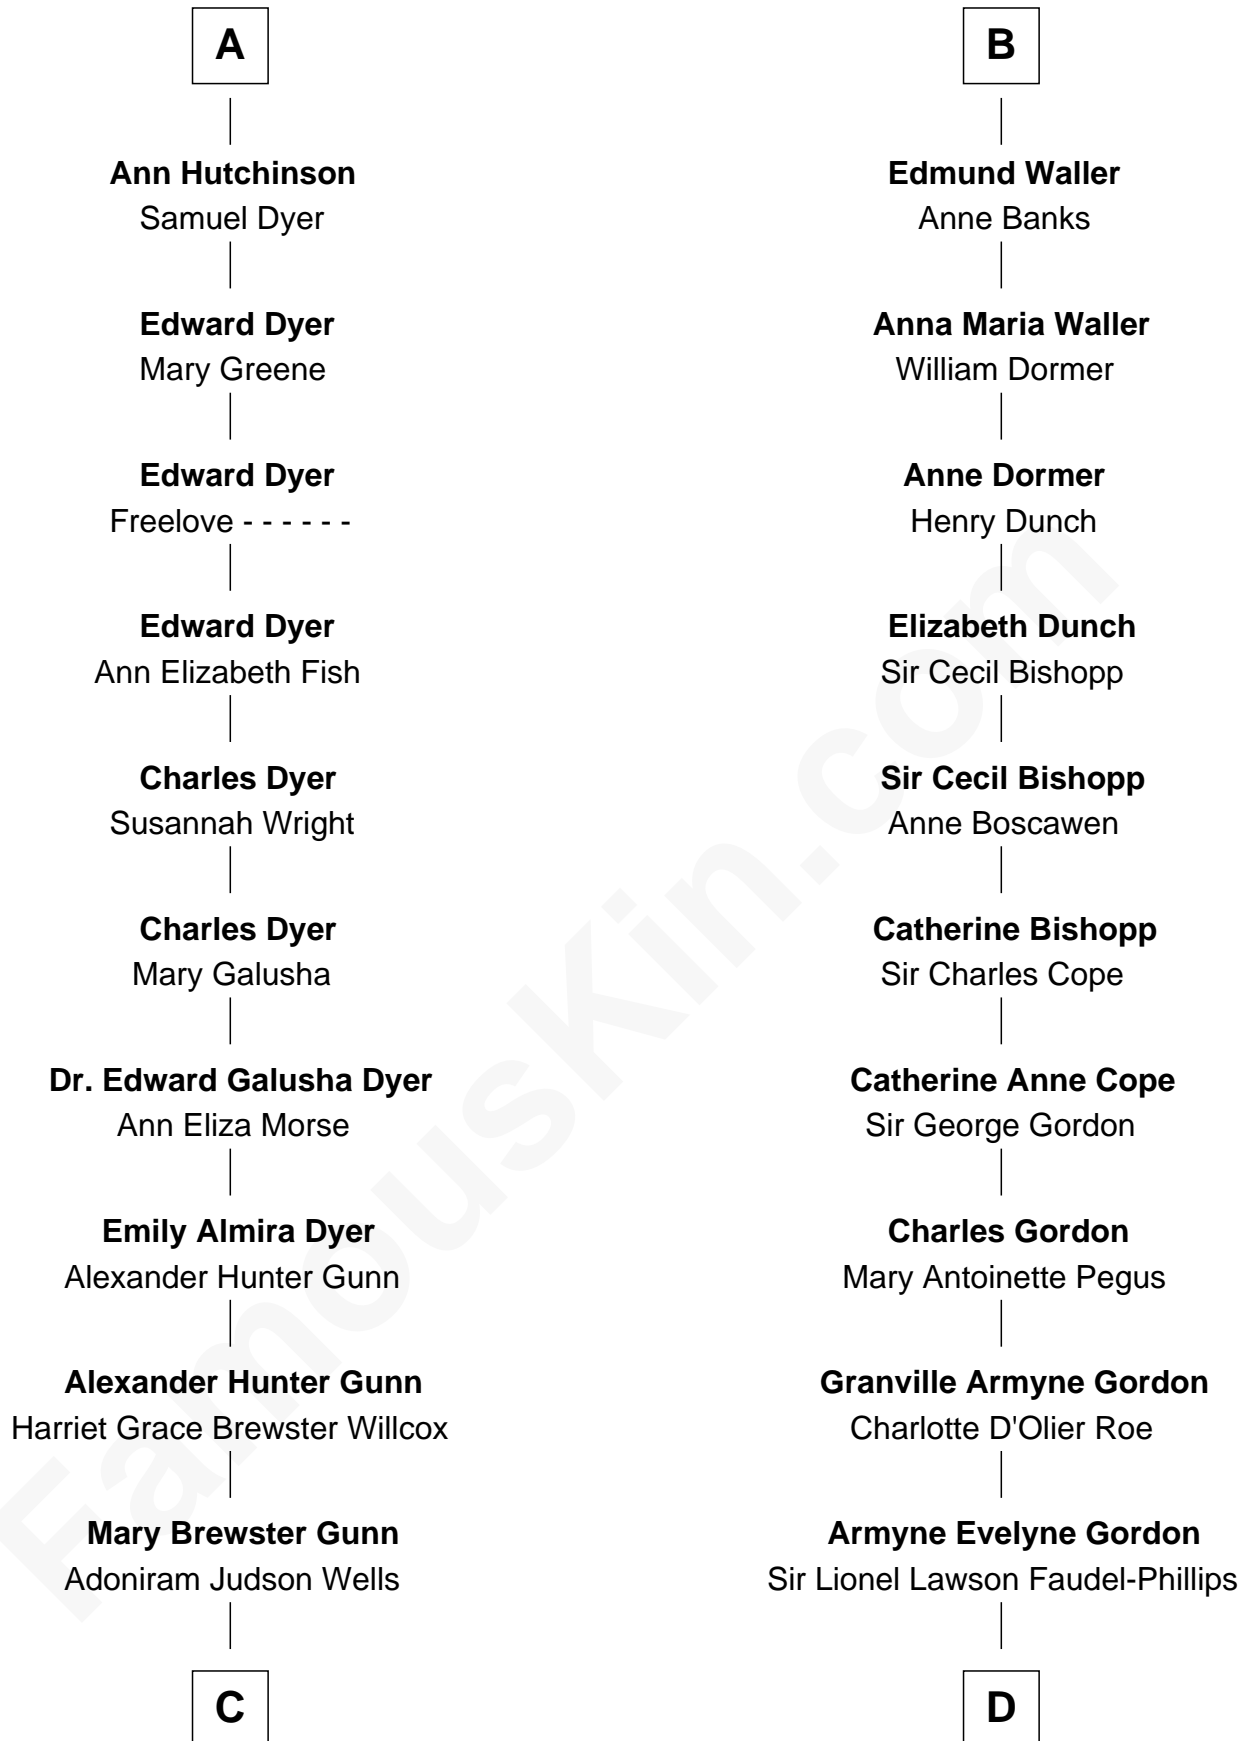

# FamousKin.com Relationship Chart of

**Elisabeth Shue**

*TV and Movie Actress*

18th cousin 2 times removed of

**Cara Delevingne**

*Fashion Model and Movie Actress*

**Sir Thomas Blount**

Margaret de Gresley

**C**

**Anne Brewster Wells**  
James William Shue

**Elisabeth Shue**  
*TV and Movie Actress*

**D**

**Anne Margaret Faudel-Phillips**  
John Vincent Sheffield

**Jane Armyne Sheffield**  
Sir Jocelyn Edward Greville Stevens

**Pandora Anne Stevens**  
Charles Hamar Delevingne

**Cara Delevingne**  
*Model and Actress*