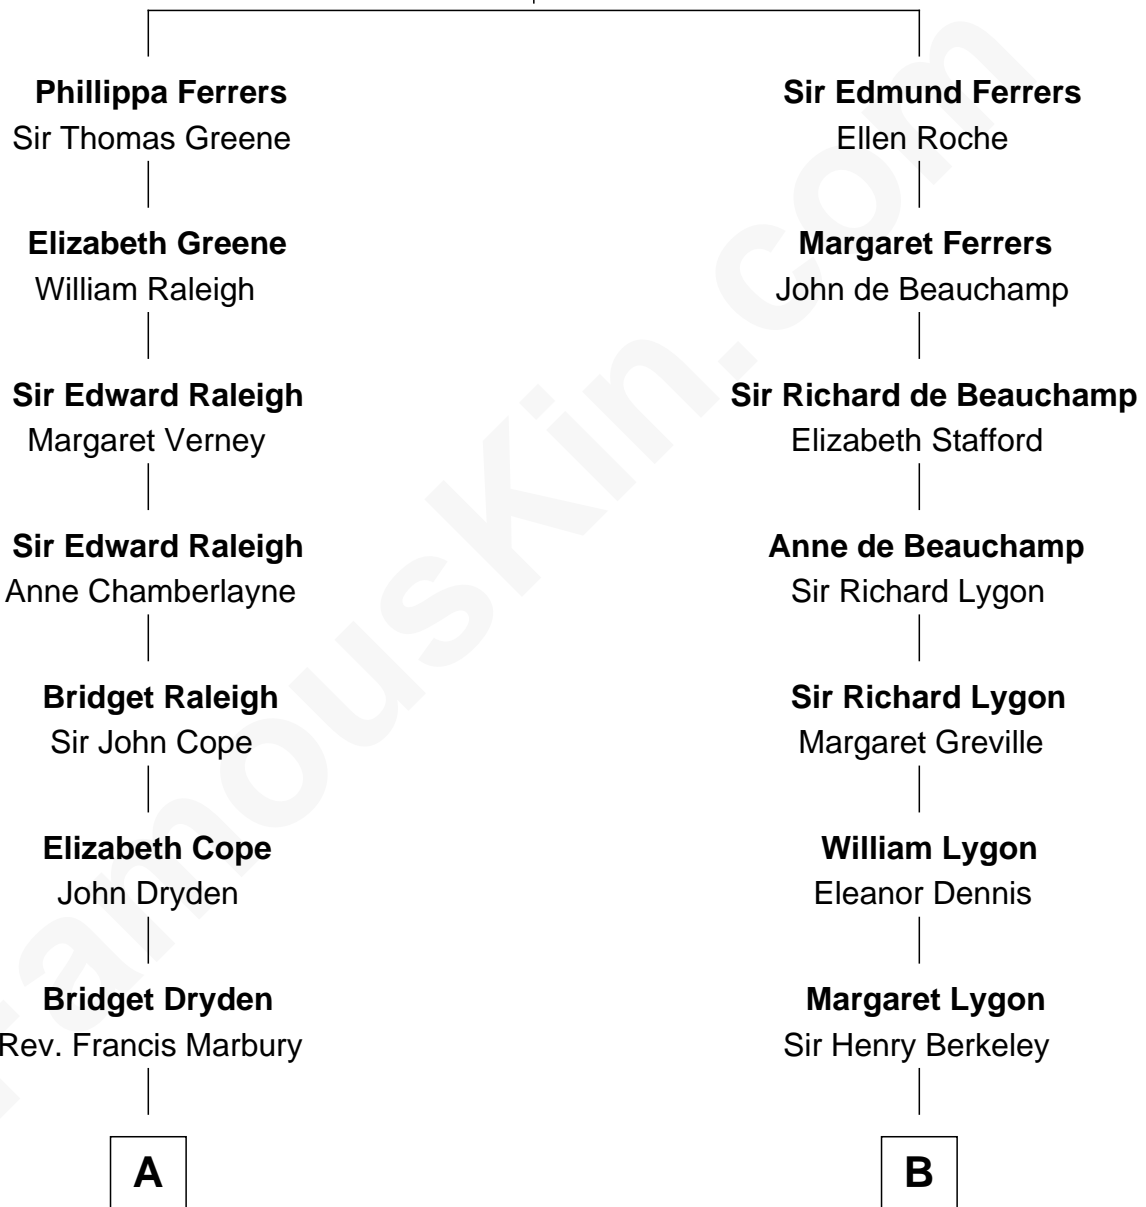

FamousKin.com Relationship Chart of

Elisabeth Shue

TV and Movie Actress

20th cousin of

Cara Delevingne

Fashion Model and Movie Actress

Robert de Ferrers
Margaret Despencer

C

Alexander Hunter Gunn
Harriet Grace Brewster Willcox

Mary Brewster Gunn
Adoniram Judson Wells

Anne Brewster Wells
James William Shue

Elisabeth Shue
TV and Movie Actress

D

Anne Margaret Faudel-Phillips
John Vincent Sheffield