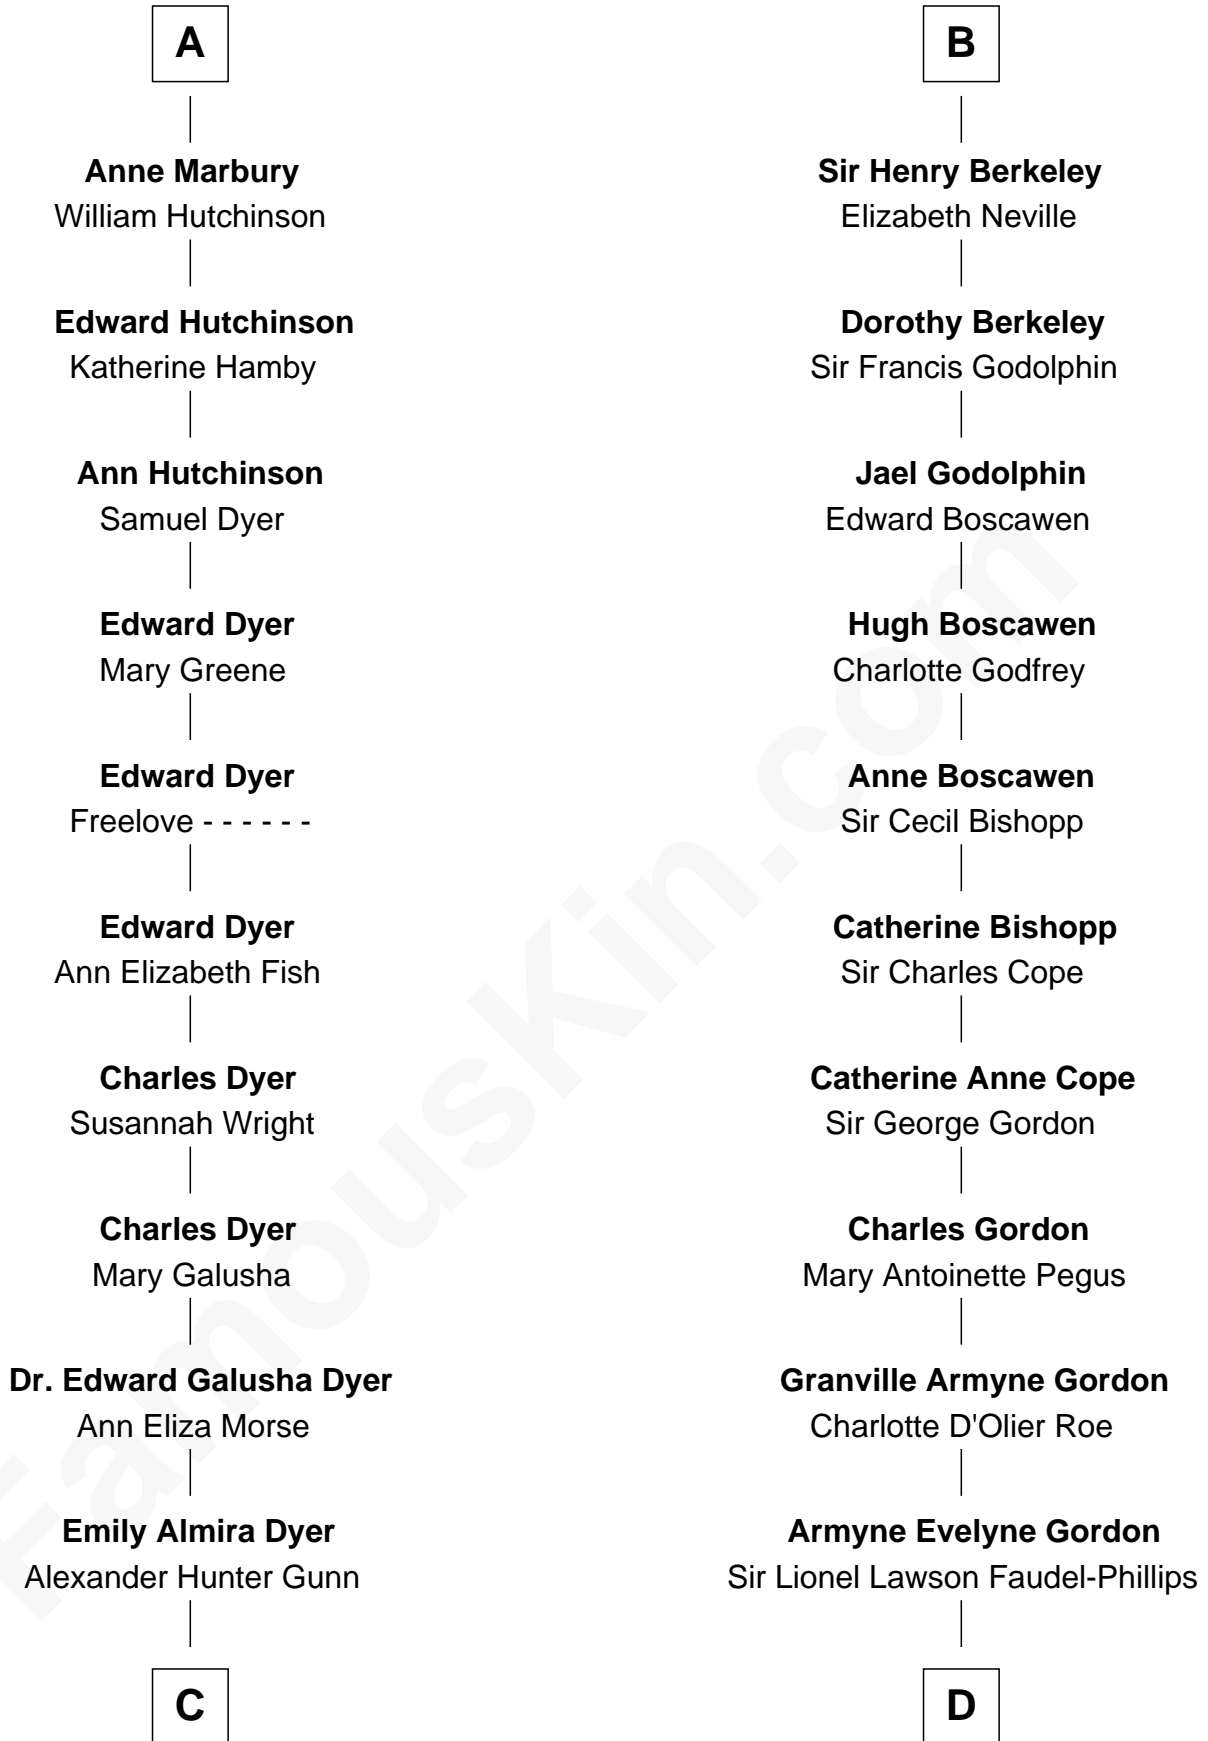

FamousKin.com Relationship Chart of

Elisabeth Shue

TV and Movie Actress

20th cousin of

Cara Delevingne

Fashion Model and Movie Actress

Robert de Ferrers
Margaret Despencer

C

Alexander Hunter Gunn
Harriet Grace Brewster Willcox

Mary Brewster Gunn
Adoniram Judson Wells

Anne Brewster Wells
James William Shue

Elisabeth Shue
TV and Movie Actress

D

Anne Margaret Faudel-Phillips
John Vincent Sheffield