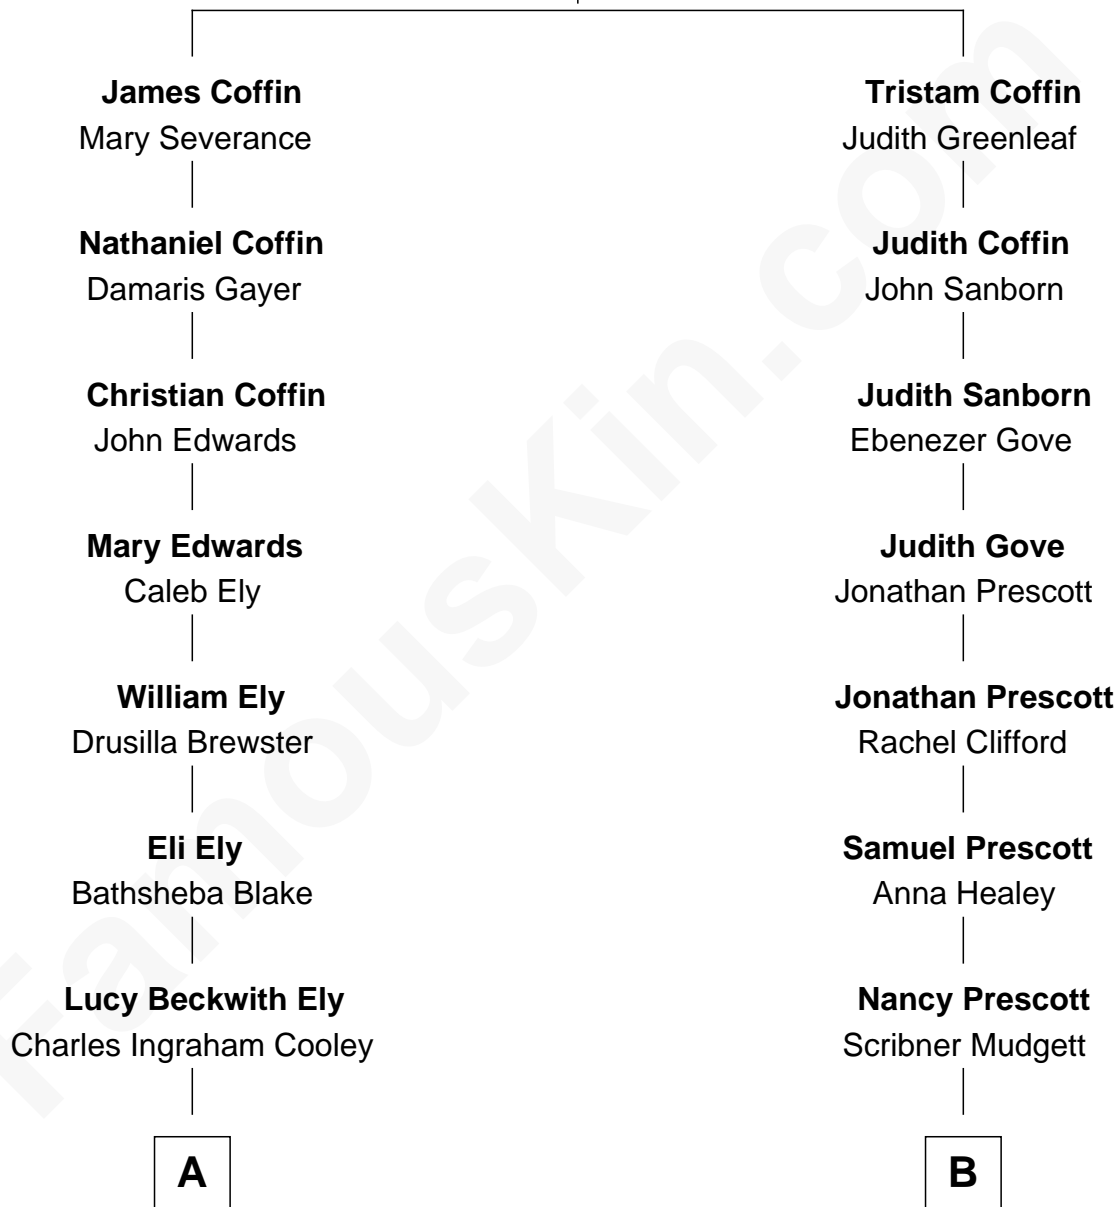

# FamousKin.com Relationship Chart of

**Elisabeth Shue**

TV and Movie Actress

8th cousin 3 times removed of

**Dr. H. H. Holmes**

Serial Killer aka "Devil in the White City"

**Tristram Coffin**

Dionis Stevens

**A**

**Mary Jane Cooley**  
Giles Buckingham Willcox

**Harriet Grace Brewster Willcox**  
Alexander Hunter Gunn

**Mary Brewster Gunn**  
Adoniram Judson Wells

**Anne Brewster Wells**  
James William Shue

**Elisabeth Shue**  
*TV and Movie Actress*

**B**

**Levi Horton Mudgett**  
Theodate Page Price

**Dr. H. H. Holmes**  
*Serial Killer Dr. H. H. Holmes*