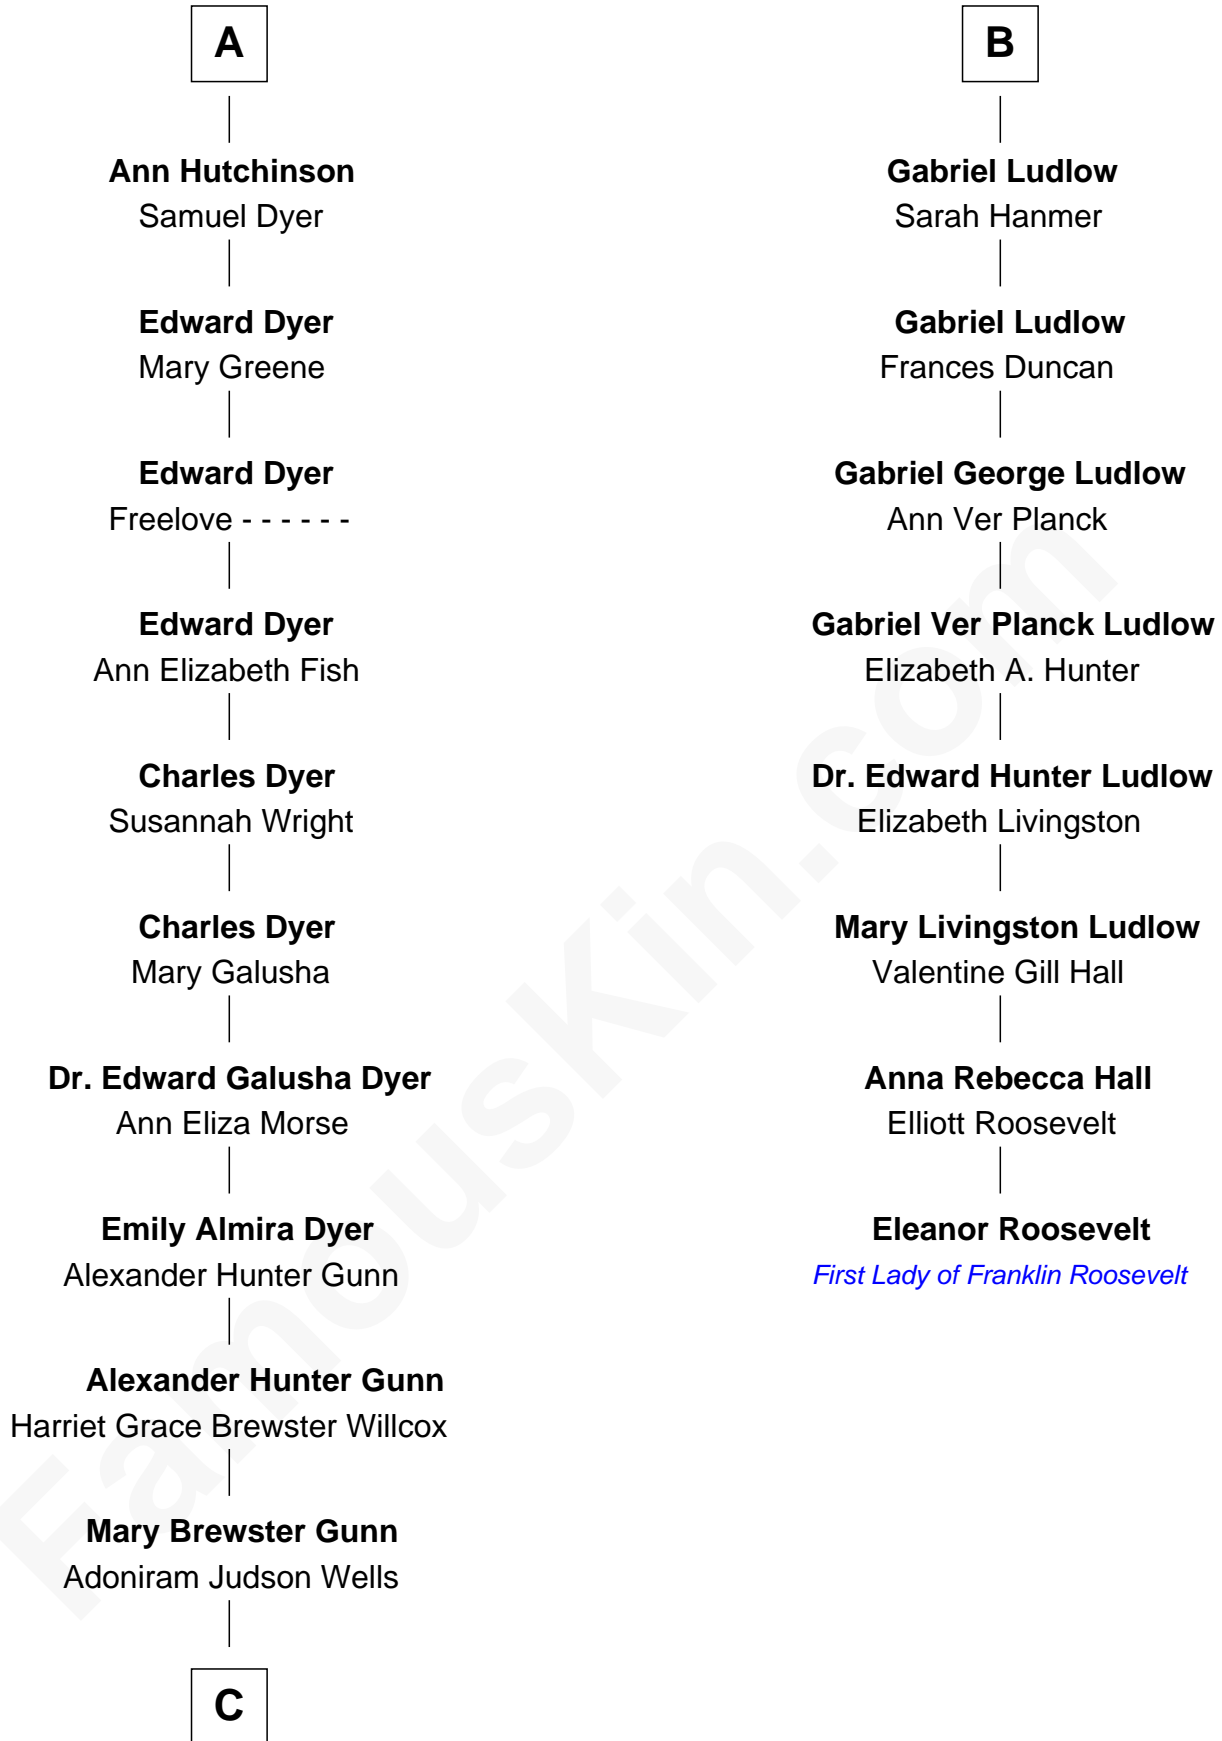

FamousKin.com Relationship Chart of

Elisabeth Shue

TV and Movie Actress

14th cousin 4 times removed of

Eleanor Roosevelt

First Lady of President Franklin D. Roosevelt

Sir Thomas Blount
Margaret de Gresley

C

—
Anne Brewster Wells

James William Shue

—
Elisabeth Shue

TV and Movie Actress

FamousKin.com