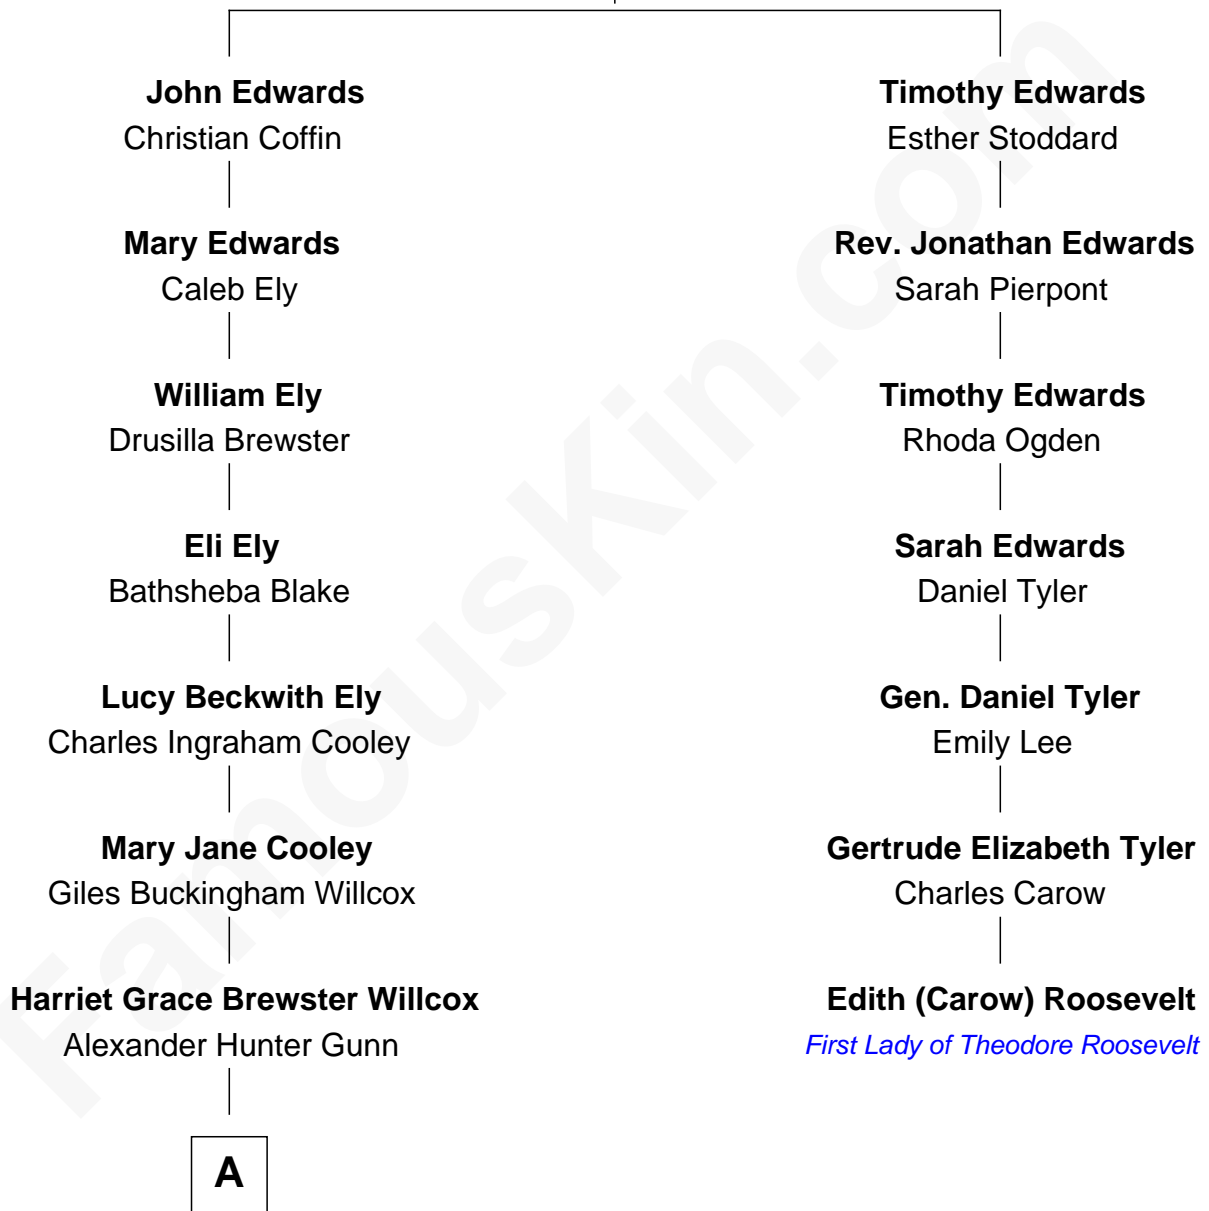

FamousKin.com Relationship Chart of

Elisabeth Shue

TV and Movie Actress

6th cousin 3 times removed of

Edith (Carow) Roosevelt

First Lady of President Theodore Roosevelt

Richard Edwards

*with wife
Mary Talcott*

*with wife
Elizabeth Tuttle*

A

—
Mary Brewster Gunn
Adoniram Judson Wells

—
Anne Brewster Wells
James William Shue

—
Elisabeth Shue
TV and Movie Actress

FamousKin.com