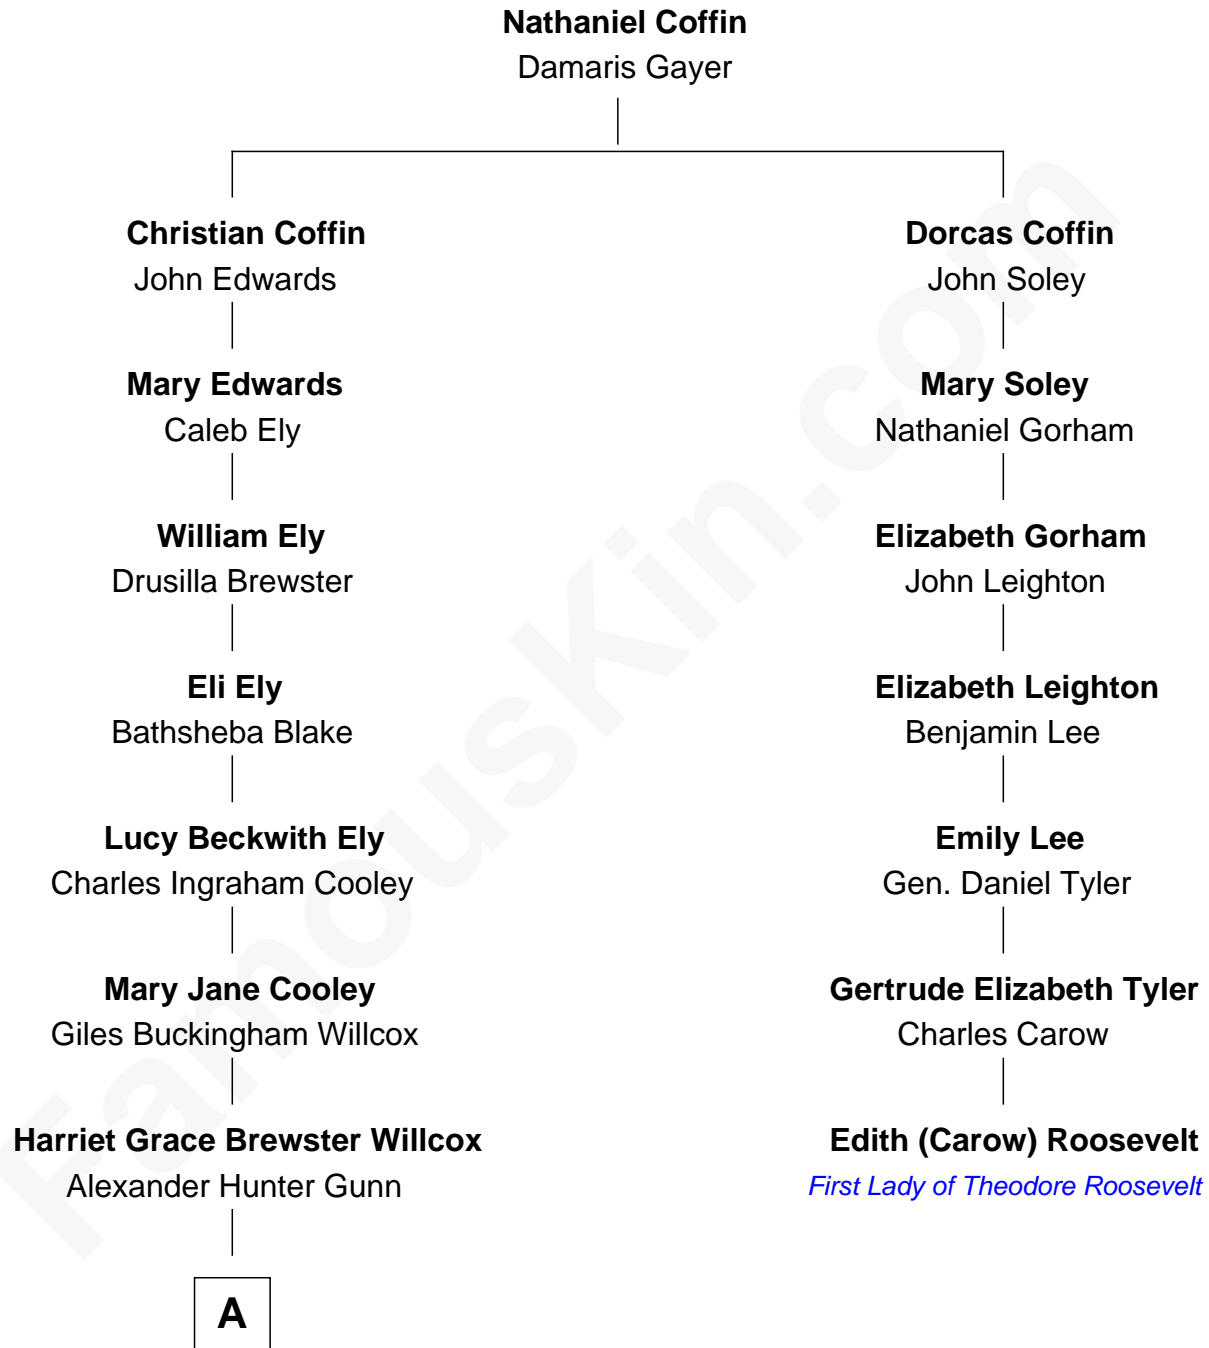

FamousKin.com Relationship Chart of

Elisabeth Shue

TV and Movie Actress

6th cousin 3 times removed of

Edith (Carow) Roosevelt

First Lady of President Theodore Roosevelt

A

—
Mary Brewster Gunn
Adoniram Judson Wells

—
Anne Brewster Wells
James William Shue

—
Elisabeth Shue
TV and Movie Actress

FamousKin.com