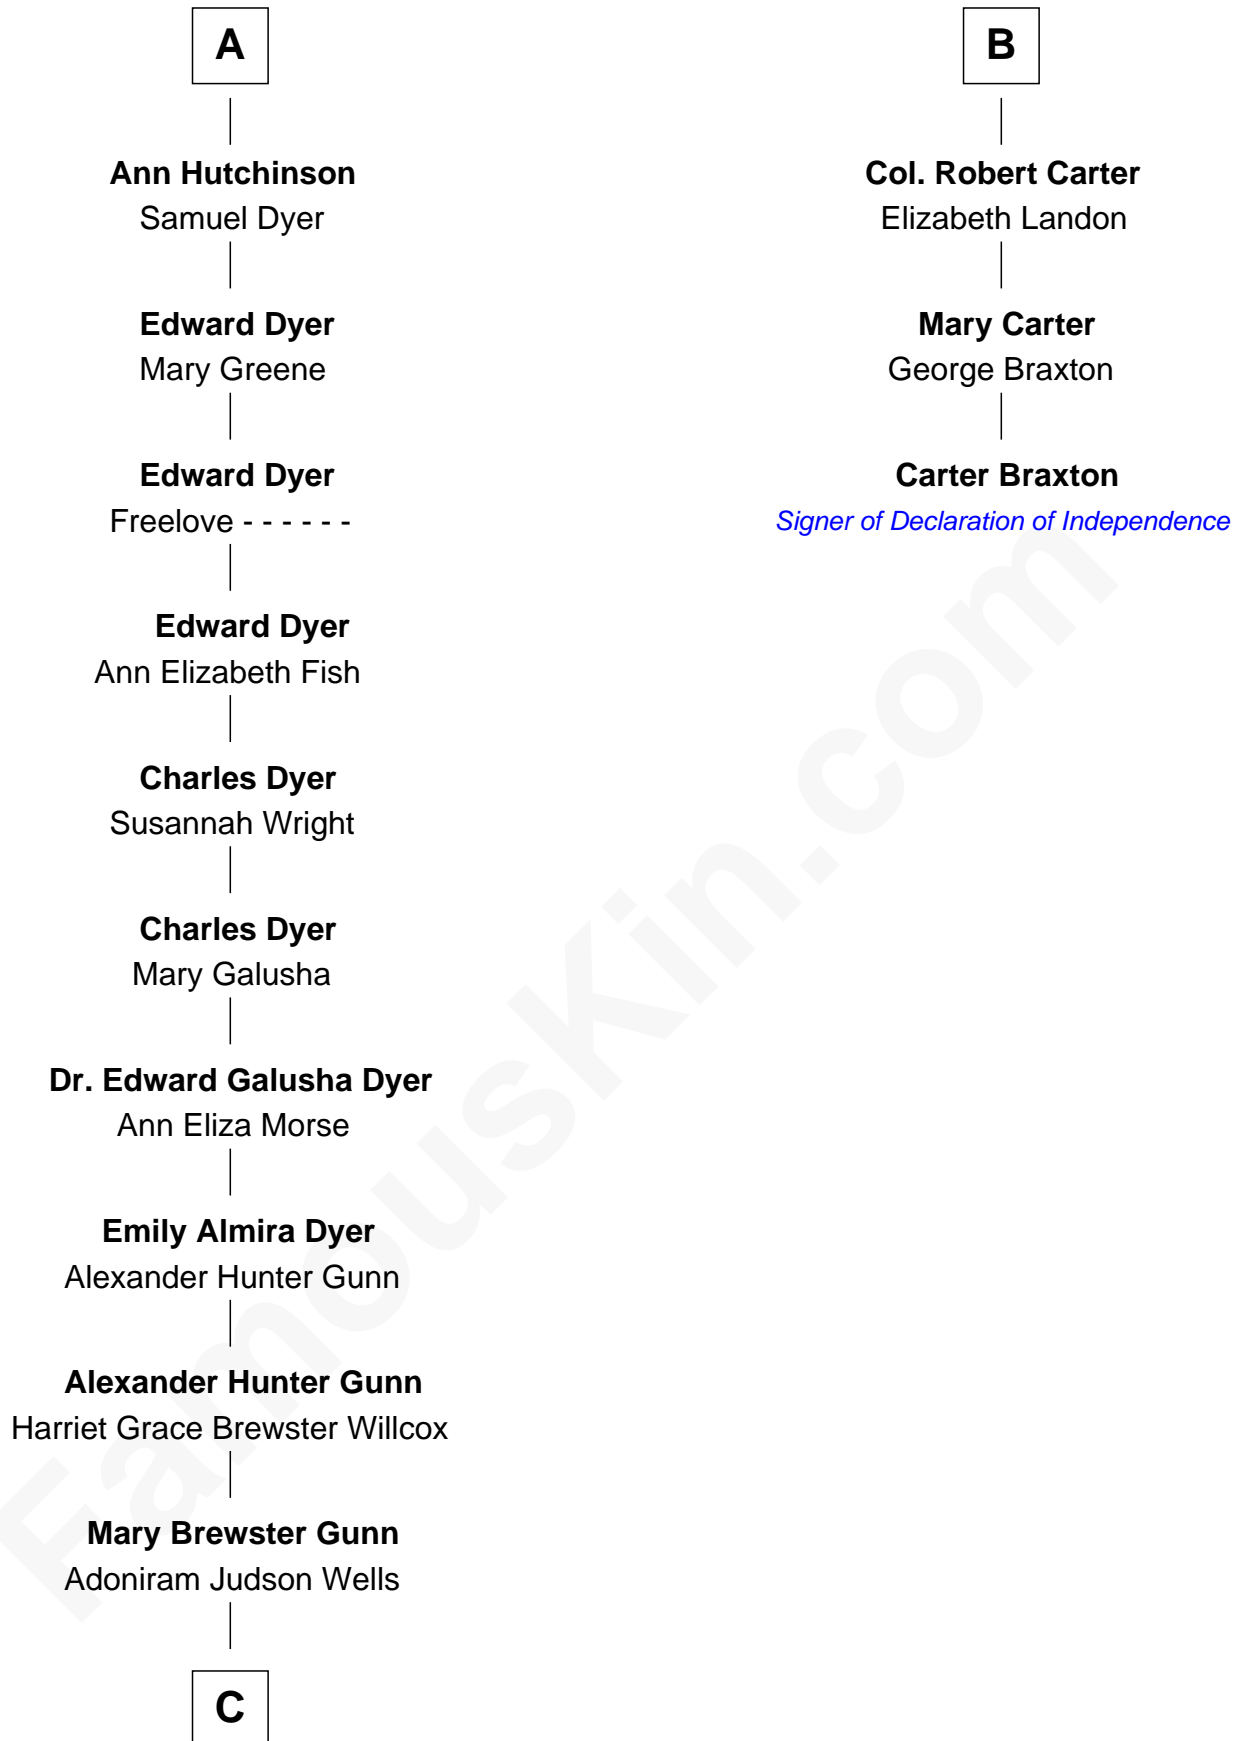

# FamousKin.com Relationship Chart of

**Elisabeth Shue**

*TV and Movie Actress*

9th cousin 9 times removed of

**Carter Braxton**

*Signer of the Declaration of Independence*

C

—  
**Anne Brewster Wells**

James William Shue

—  
**Elisabeth Shue**

*TV and Movie Actress*

FamousKin.com