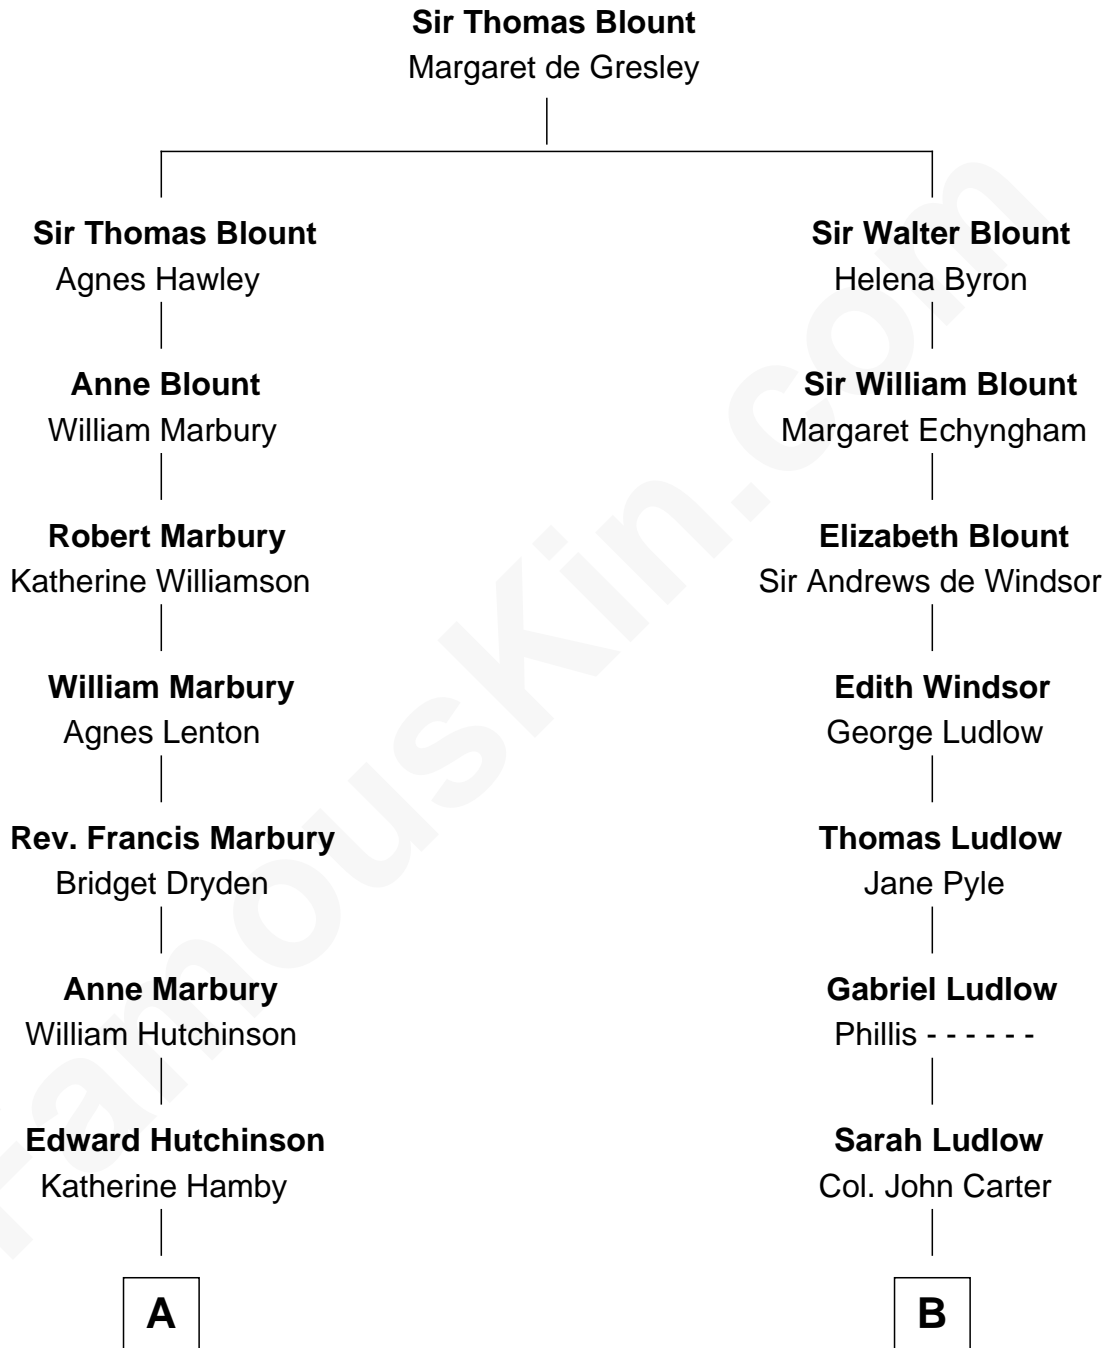

# FamousKin.com Relationship Chart of

**Elisabeth Shue**

*TV and Movie Actress*

9th cousin 9 times removed of

**Carter Braxton**

*Signer of the Declaration of Independence*

C

—  
**Anne Brewster Wells**

James William Shue

—  
**Elisabeth Shue**

*TV and Movie Actress*

FamousKin.com