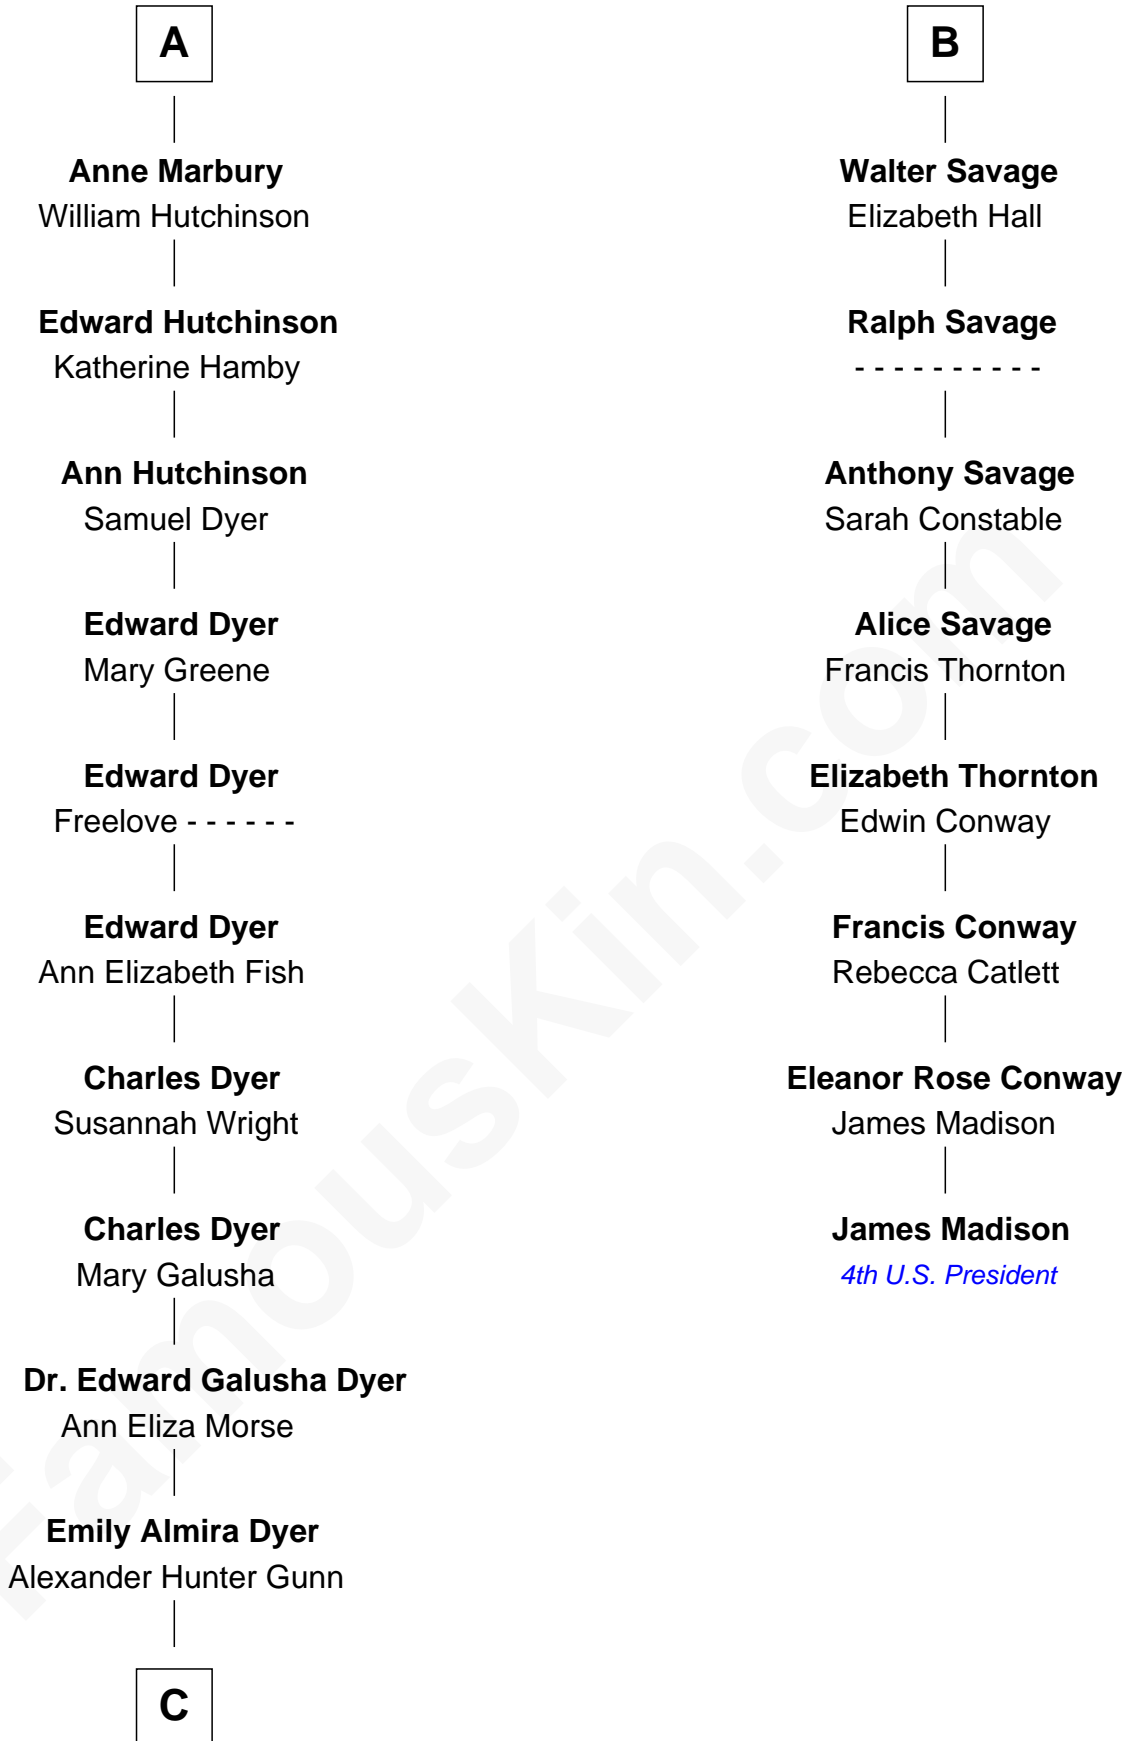

# FamousKin.com Relationship Chart of

**Elisabeth Shue**

*TV and Movie Actress*

14th cousin 6 times removed of

**James Madison**

*4th U.S. President*

**Robert de Ferrers**  
Margaret Despencer

**Phillippa Ferrers**  
Sir Thomas Greene

**A**

**Sir Edmund Ferrers**  
Ellen Roche

**Margaret Ferrers**  
John de Beauchamp

**Sir Richard de Beauchamp**  
Elizabeth Stafford

**Anne de Beauchamp**  
Sir Richard Lygon

**Sir Richard Lygon**  
Margaret Greville

**Anne Lygon**  
Sir Christopher Savage

**Francis Savage**  
Anne Sheldon

**B**

**C**

—  
**Alexander Hunter Gunn**  
Harriet Grace Brewster Willcox

—  
**Mary Brewster Gunn**  
Adoniram Judson Wells

—  
**Anne Brewster Wells**  
James William Shue