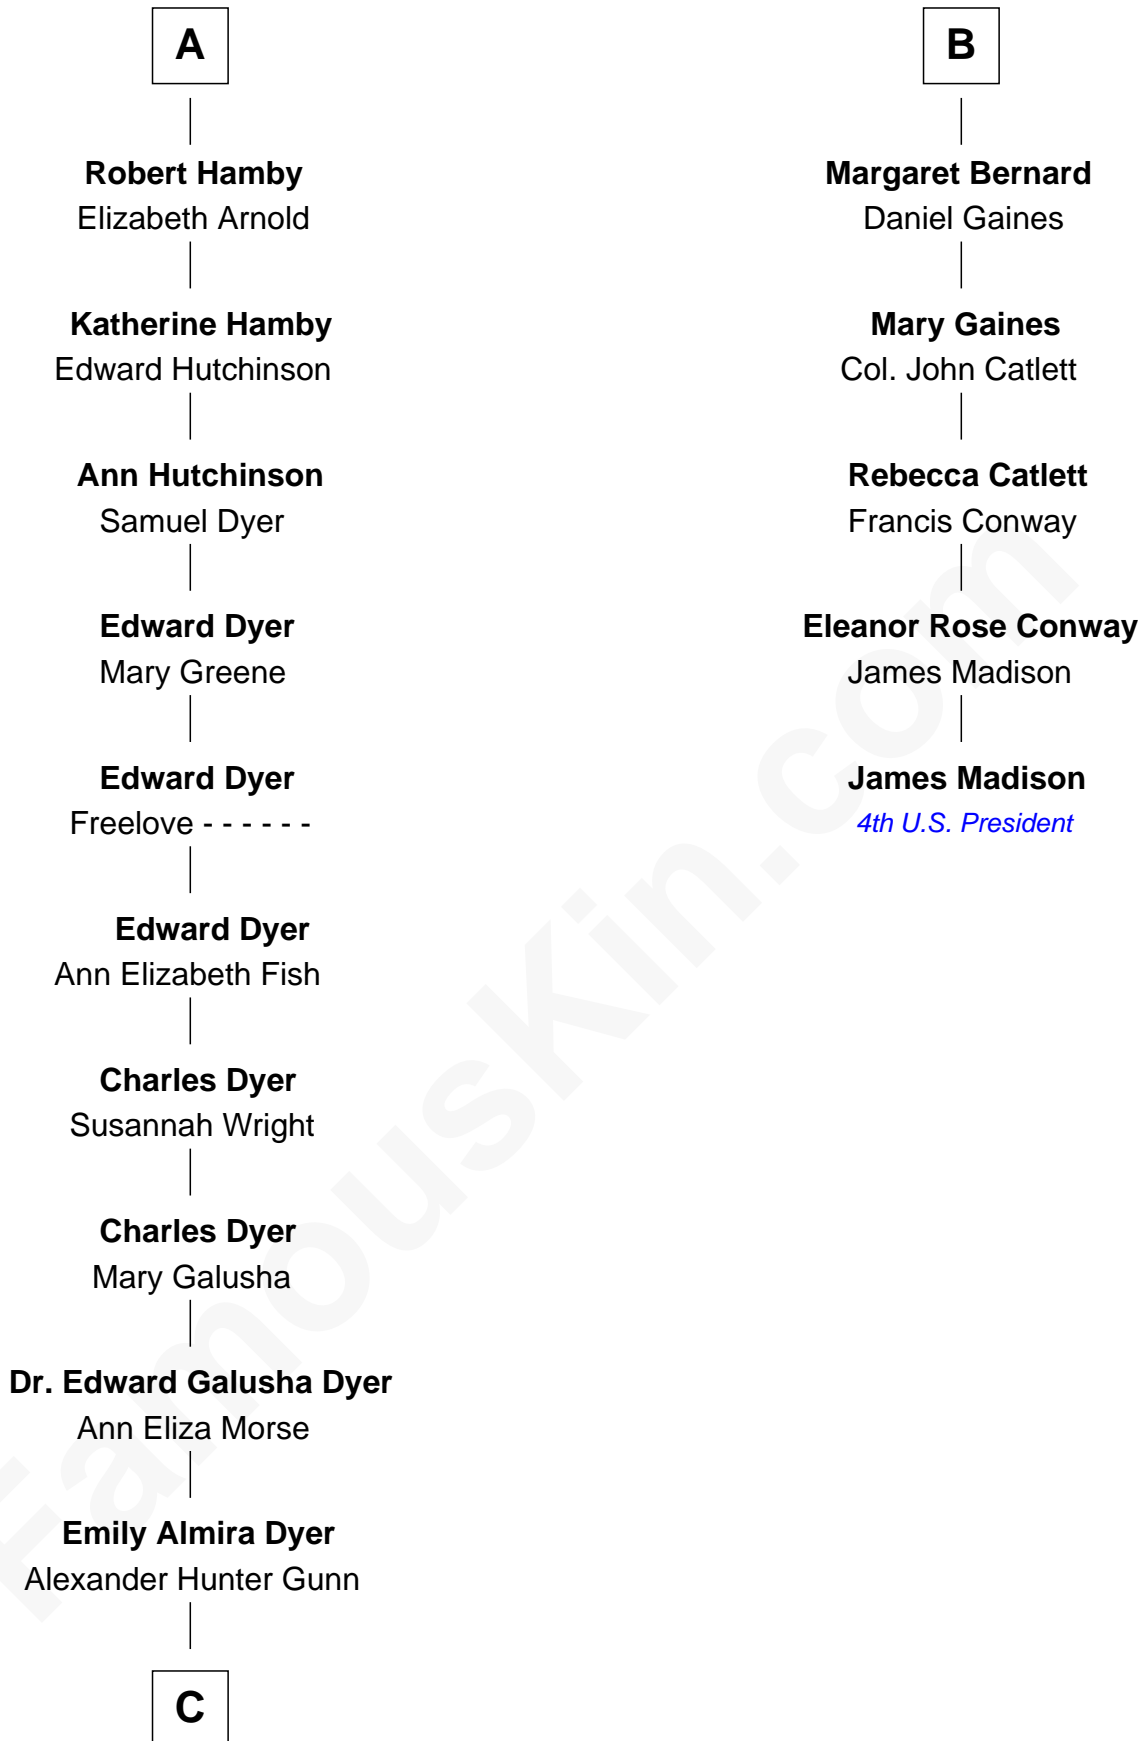

FamousKin.com Relationship Chart of

Elisabeth Shue

TV and Movie Actress

11th cousin 9 times removed of

James Madison

4th U.S. President

Stephen le Scrope

Margery de Welles

Anne Thimbleby

John Booth

Eleanor Booth

Edward Hamby

William Hamby

Margaret Blewett

A

John le Scrope

Cecily Muscote

Francis Bernard

Alice Hazlewood

Sir Francis Bernard

Mary Woolhouse

B

C

—
Alexander Hunter Gunn
Harriet Grace Brewster Willcox

—
Mary Brewster Gunn
Adoniram Judson Wells

—
Anne Brewster Wells
James William Shue

—
Elisabeth Shue
TV and Movie Actress

FamousKin.com