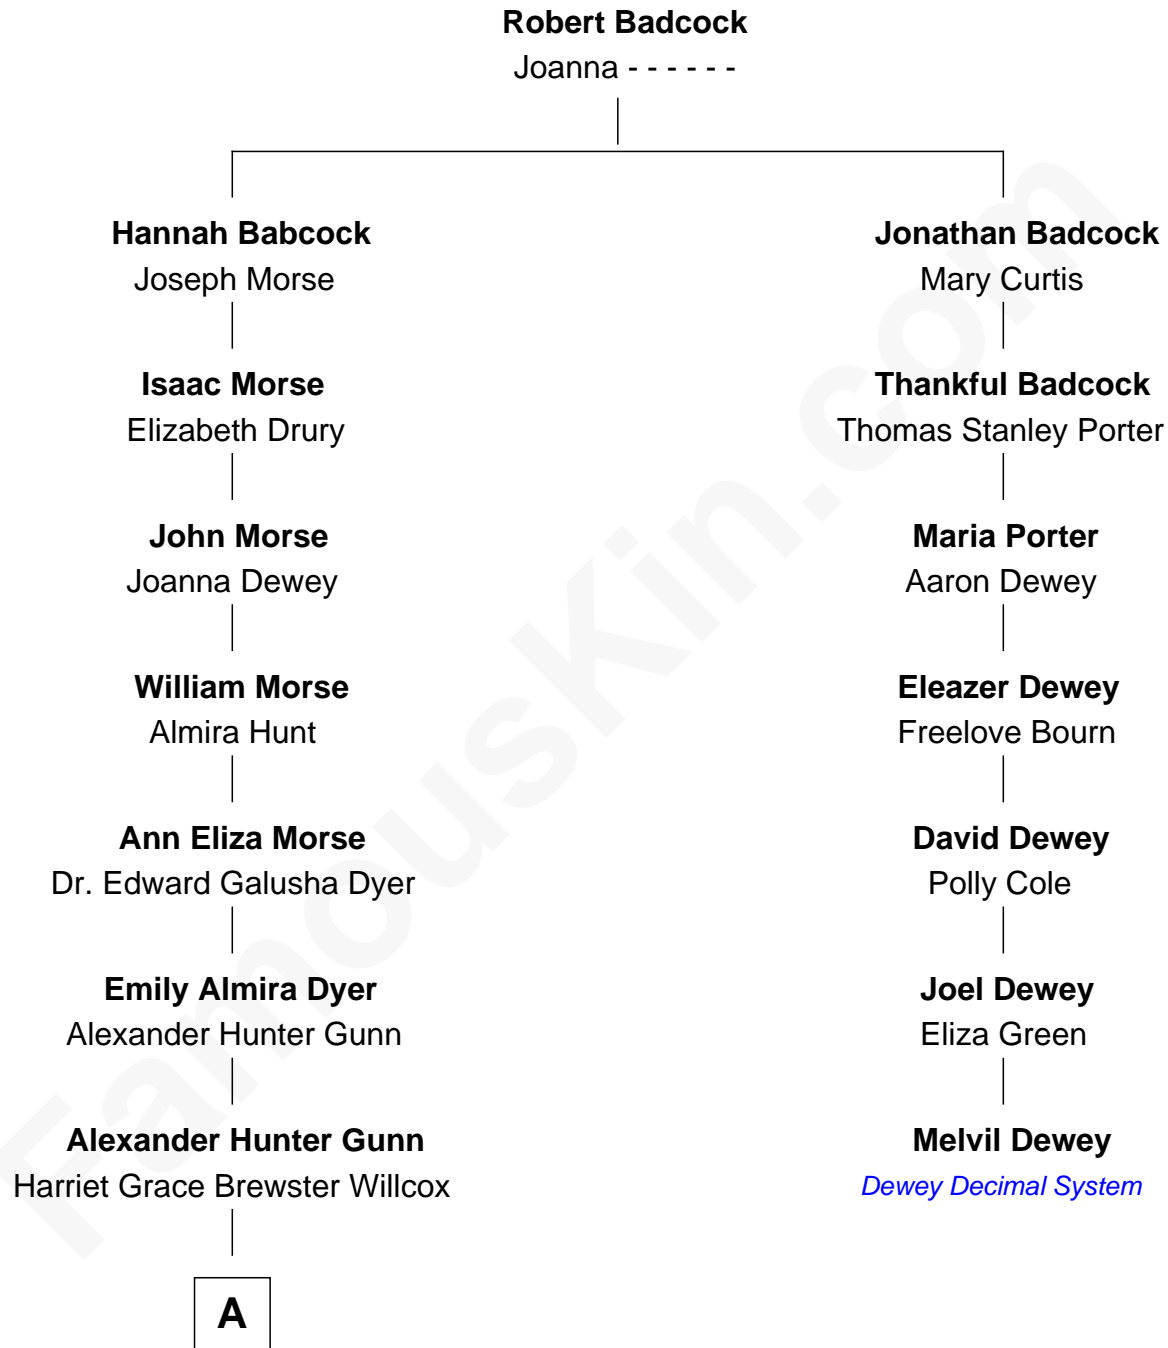

# FamousKin.com Relationship Chart of

**Elisabeth Shue**

*TV and Movie Actress*

6th cousin 3 times removed of

**Melvil Dewey**

*Inventor of the Dewey Decimal System*

A

—  
**Mary Brewster Gunn**  
Adoniram Judson Wells

—  
**Anne Brewster Wells**  
James William Shue

—  
**Elisabeth Shue**  
*TV and Movie Actress*

FamousKin.com