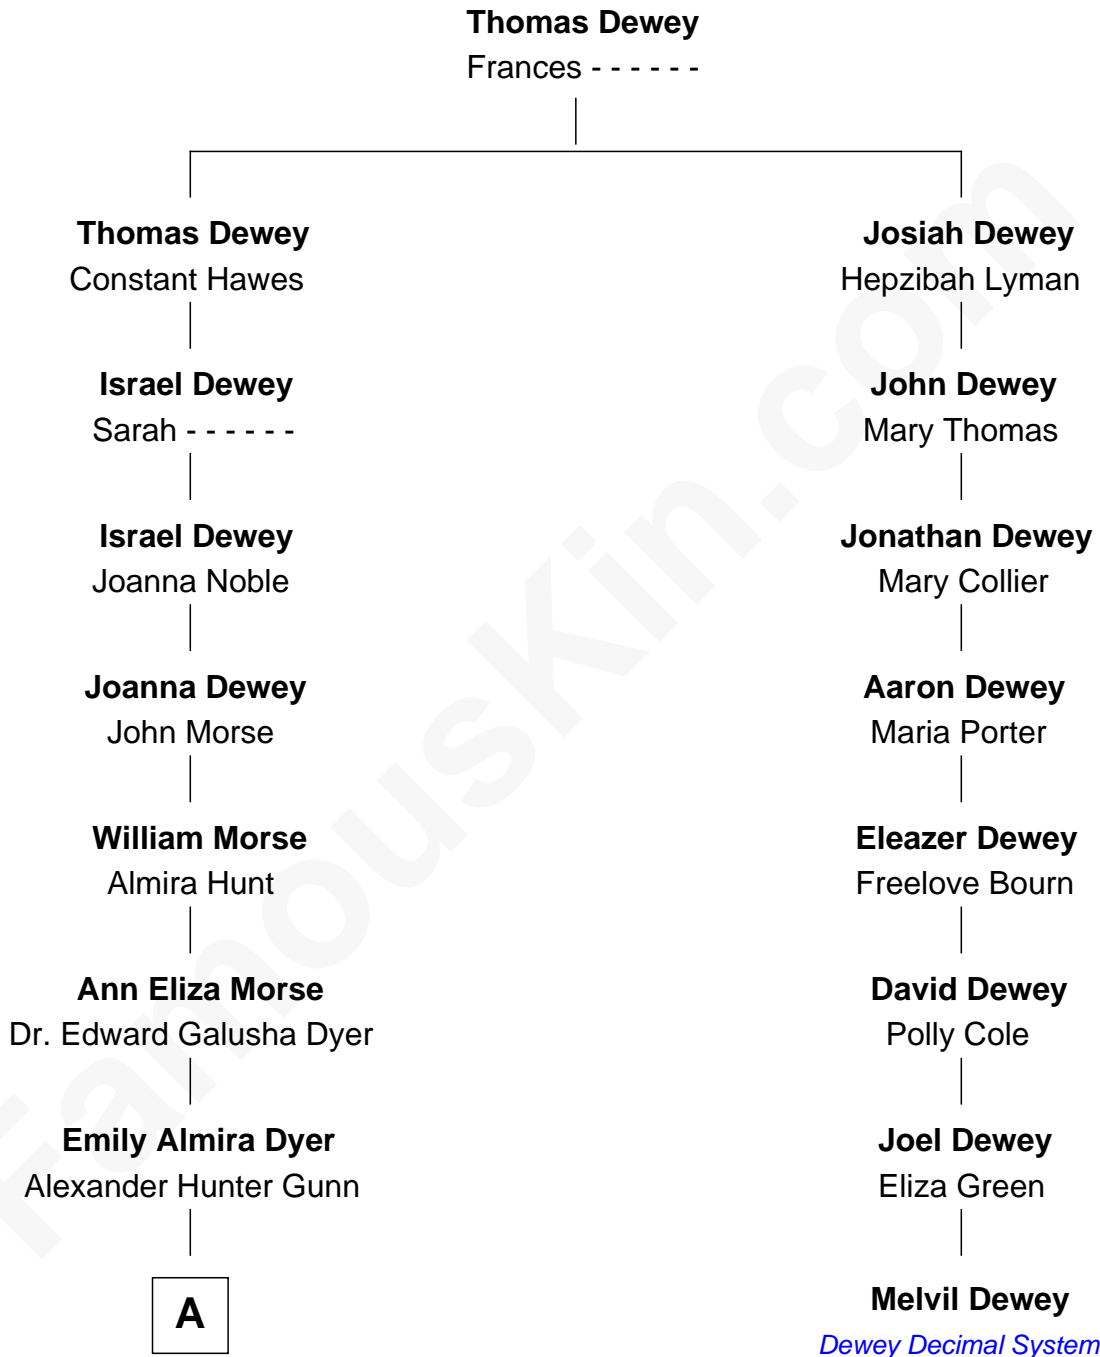

# FamousKin.com Relationship Chart of

**Elisabeth Shue**

*TV and Movie Actress*

7th cousin 3 times removed of

**Melvil Dewey**

*Inventor of the Dewey Decimal System*

**A**

—  
**Alexander Hunter Gunn**  
Harriet Grace Brewster Willcox

—  
**Mary Brewster Gunn**  
Adoniram Judson Wells

—  
**Anne Brewster Wells**  
James William Shue

—  
**Elisabeth Shue**  
*TV and Movie Actress*